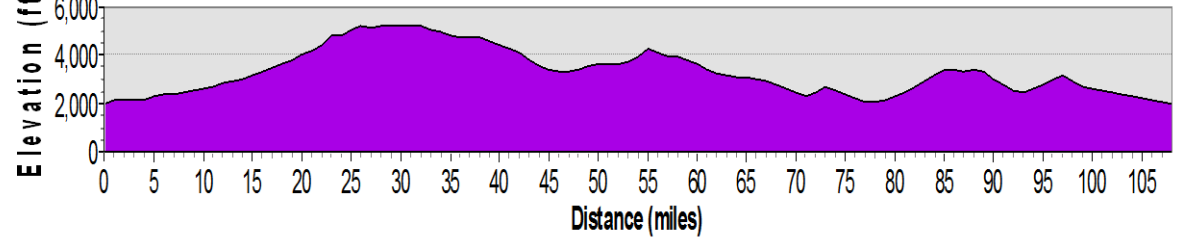

Blue Mountain Elevation Profile

Legend

- Bikeway
- 5 Mile Markers
- Camping
- Group Camping
- Drinking Water
- Restrooms
- Food
- Lodging
- WiFi
- Unique Feature

Blue Mountain Century Scenic Bikeway

Oregon Parks and Recreation Department
 725 Summer St. NE, Suite C
 Salem OR, 97301
 Info: (800) 551-6949
 www.oregonstateparks.org
 Reservations Northwest (800) 452-5687