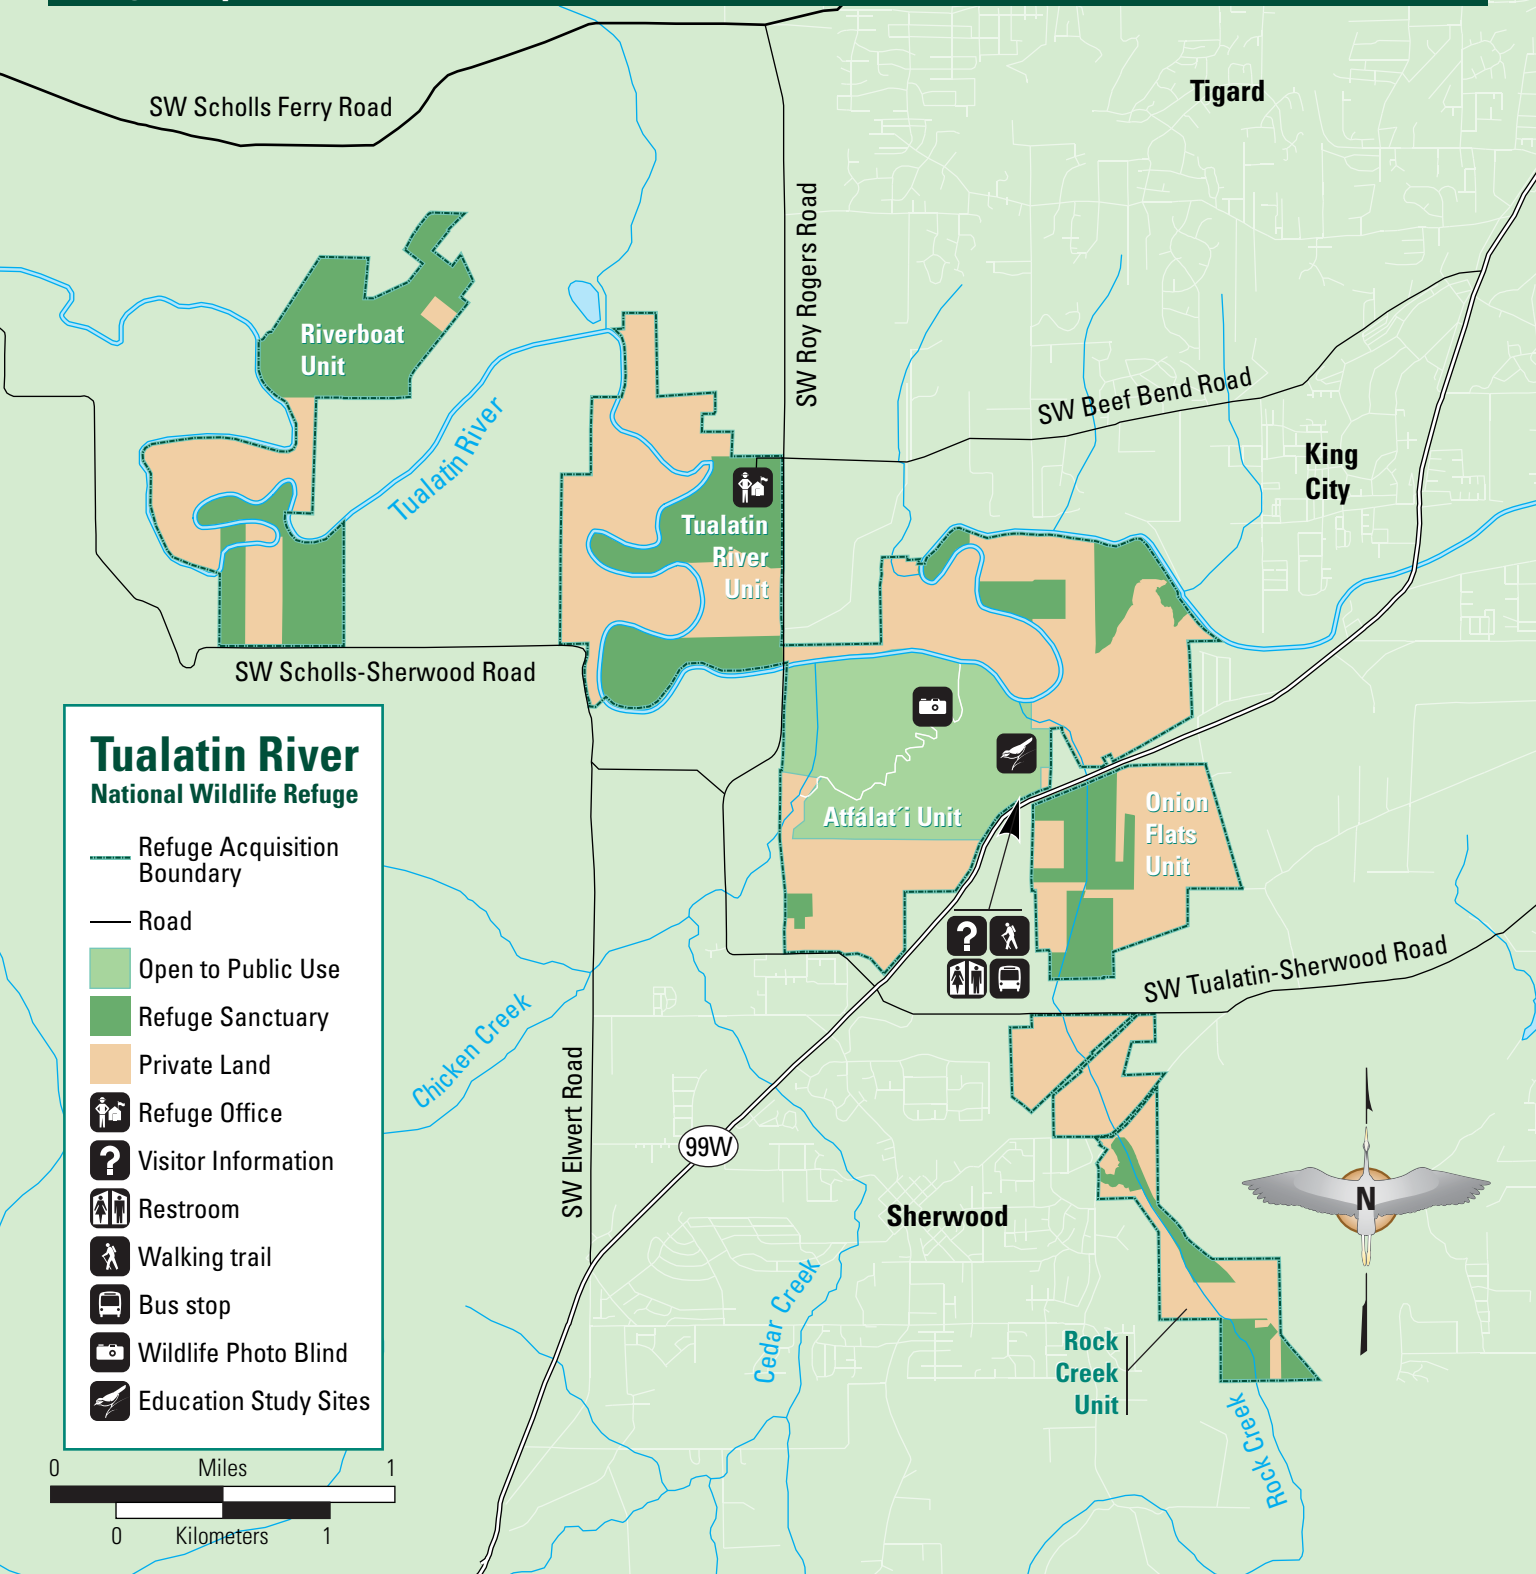

Refuge Map

Tualatin River National Wildlife Refuge

- Refuge Acquisition Boundary
- Road
- Open to Public Use
- Refuge Sanctuary
- Private Land
- Refuge Office
- Visitor Information
- Restroom
- Walking trail
- Bus stop
- Wildlife Photo Blind
- Education Study Sites