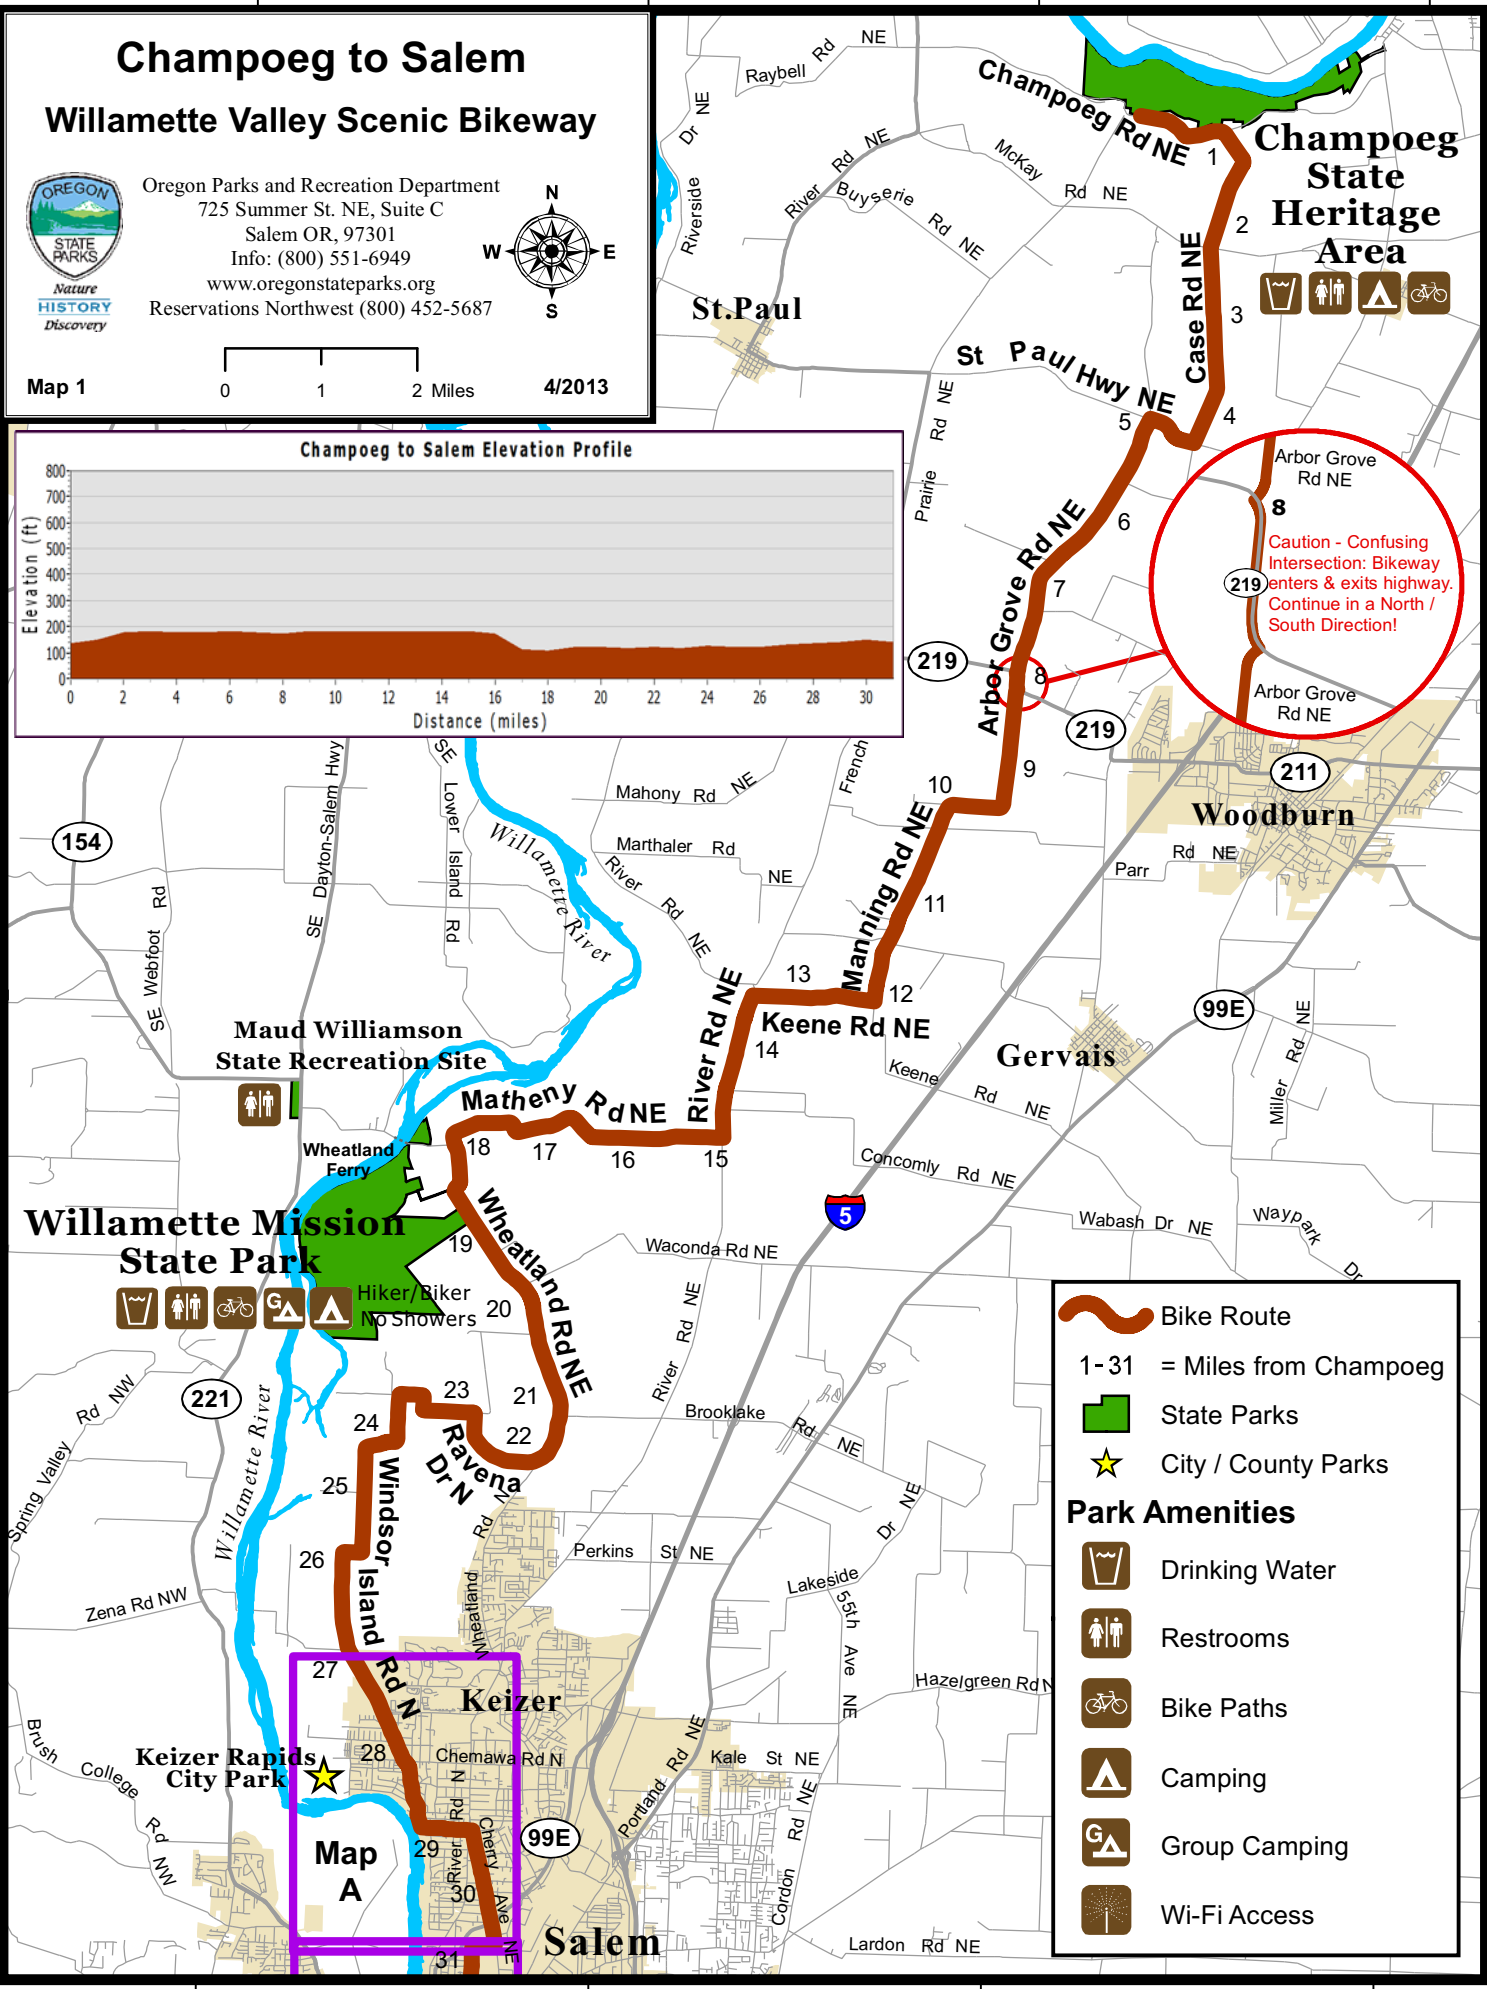

123°5'0"W

123°0'0"W

122°55'0"W

122°50'0"W

45°15'0"N

45°15'0"N

45°10'0"N

45°10'0"N

Map 1

4/2013

Champoeg to Salem Elevation Profile

Caution - Confusing Intersection: Bikeway enters & exits highway. Continue in a North / South Direction!

Bike Route

1-31 = Miles from Champoeg

State Parks

City / County Parks

Park Amenities

- Drinking Water
- Restrooms
- Bike Paths
- Camping
- Group Camping
- Wi-Fi Access

123°5'0"W

123°0'0"W

122°55'0"W

122°50'0"W