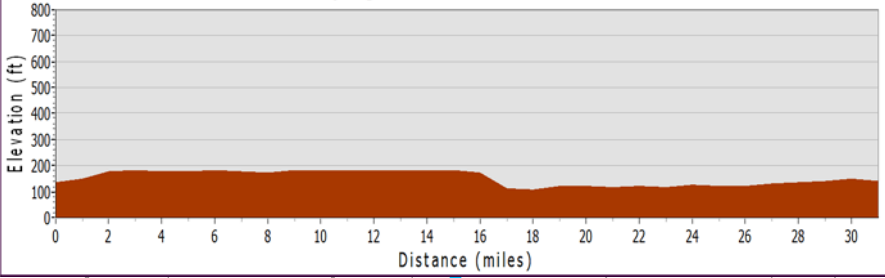

45°50'0"N

45°50'0"N

45°0'0"N

45°0'0"N

Champoeg to Salem

Willamette Valley Scenic Bikeway

Oregon Parks and Recreation Department
 725 Summer St. NE, Suite C
 Salem OR, 97301
 Info: (800) 551-6949
 www.oregonstateparks.org
 Reservations Northwest (800) 452-5687

Map 1

4/2013

Champoeg to Salem Elevation Profile

Caution - Confusing Intersection: Bikeway enters & exits highway. Continue in a North / South Direction!

Bike Route

1-31 = Miles from Champoeg

State Parks

City / County Parks