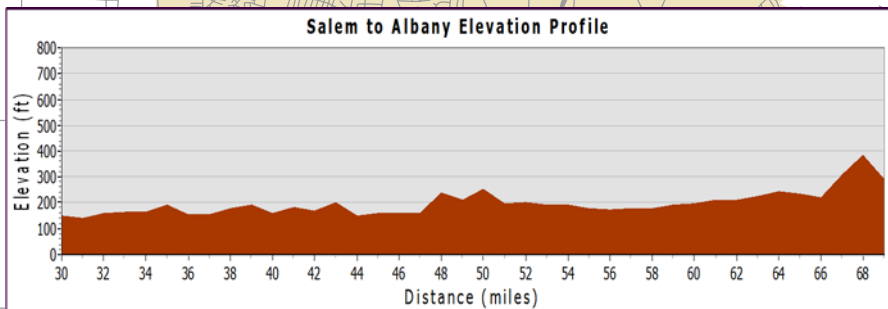

Map 2

4/2013

Map B

- Bike Route
- 31-68 = Miles from Champoeg
- State Parks
- City / County Parks
- Park Amenities**
- Drinking Water
- Restrooms
- Bike Paths
- Camping
- Wi-Fi Access

44°55'0"N

44°50'0"N

44°45'0"N

44°55'0"N

44°50'0"N

44°45'0"N

123°10'0"W

123°5'0"W

123°0'0"W

122°55'0"W