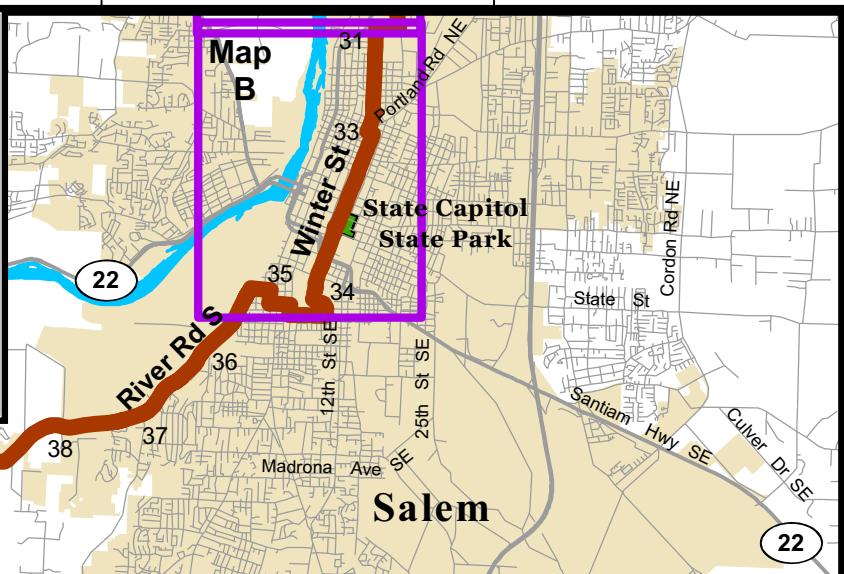

Map 2

4/2013

Map B

- Bike Route
- 31-68 = Miles from Champoeg
- State Parks
- City / County Parks
- Park Amenities**
- Drinking Water
- Restrooms
- Bike Paths
- Camping
- Wi-Fi Access

44°55'0"N

44°50'0"N

44°45'0"N

44°55'0"N

44°50'0"N

44°45'0"N

123°10'0"W

123°5'0"W

123°0'0"W

122°55'0"W