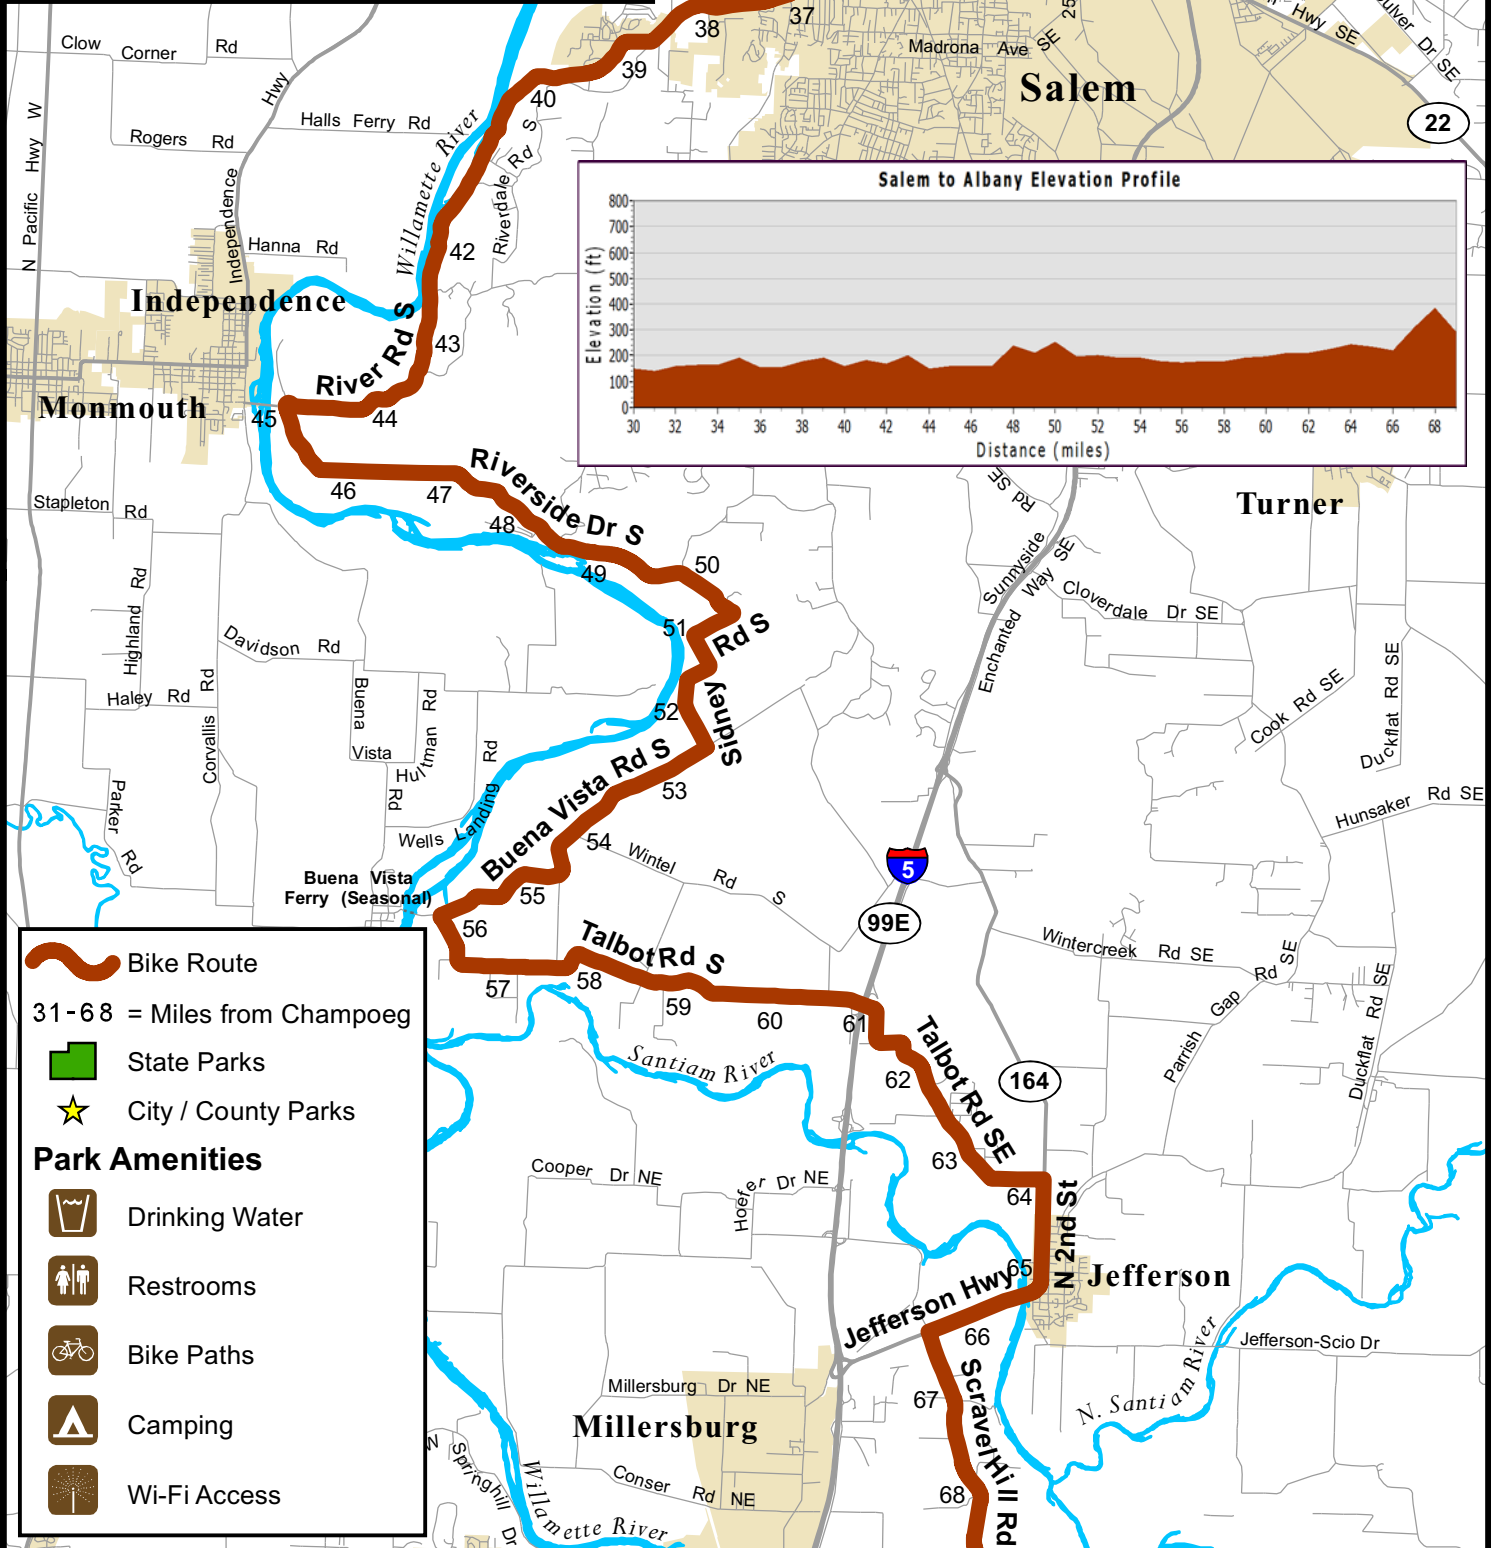

Map 2

4/2013

Map B

- Bike Route
- 31-68 = Miles from Champoeg
- State Parks
- City / County Parks
- Park Amenities**
- Drinking Water
- Restrooms
- Bike Paths
- Camping
- Wi-Fi Access

44°55'0"N

44°50'0"N

44°45'0"N

44°55'0"N

44°50'0"N

44°45'0"N

123°10'0"W

123°5'0"W

123°0'0"W

122°55'0"W