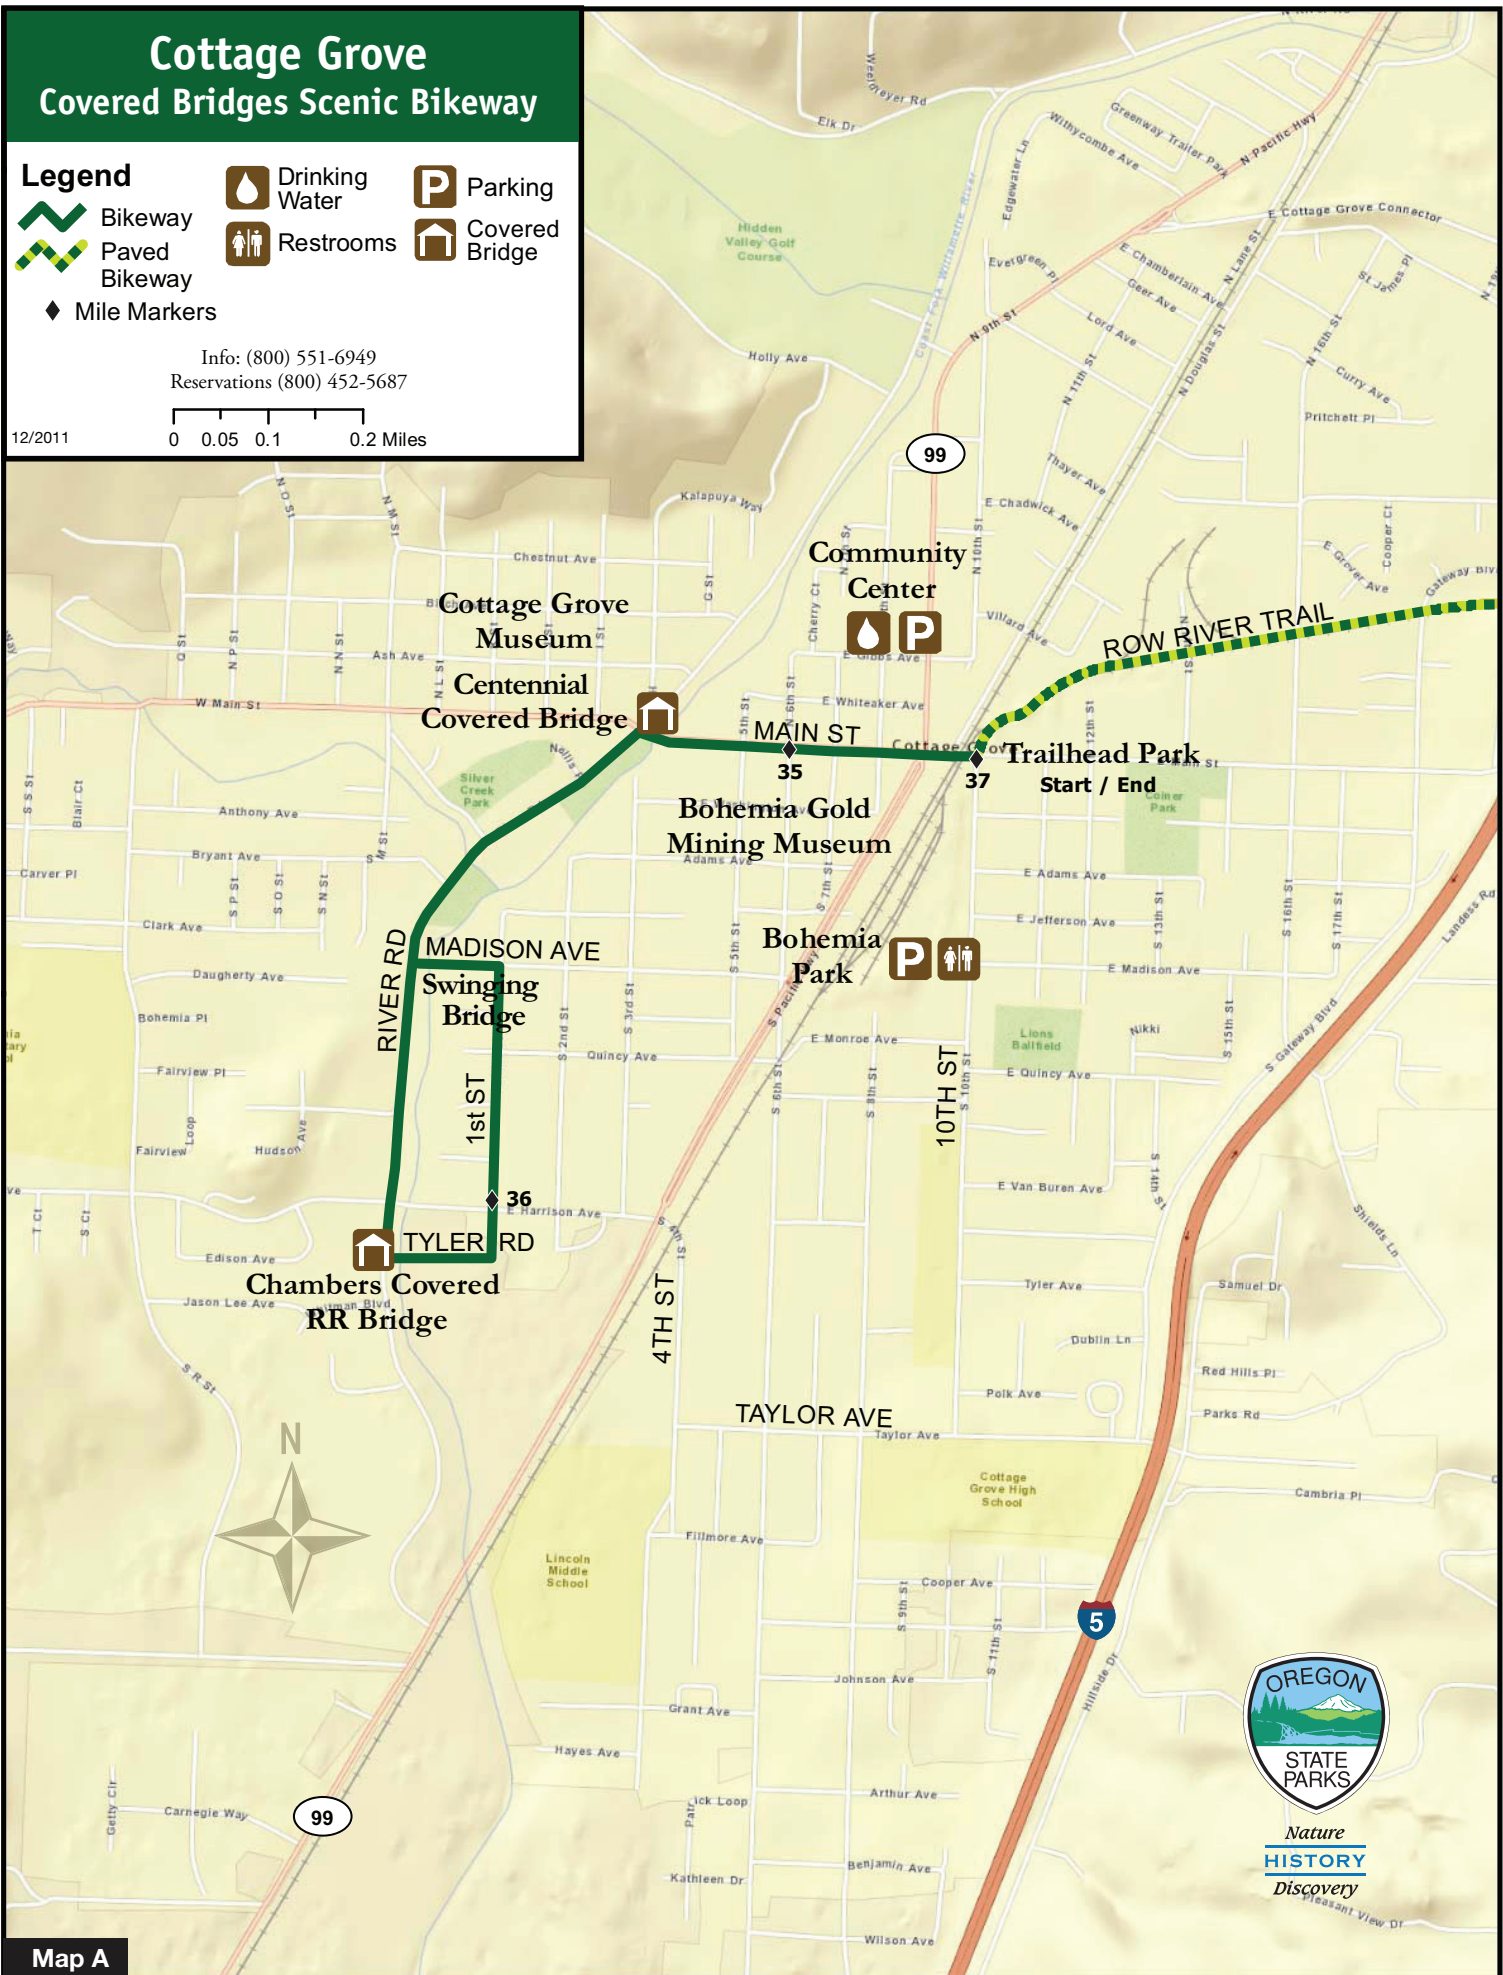

Cottage Grove Covered Bridges Scenic Bikeway

Legend

-  Bikeway
-  Paved Bikeway
-  Mile Markers

-  Drinking Water
-  Restrooms
-  Parking
-  Covered Bridge

Info: (800) 551-6949
Reservations (800) 452-5687

12/2011

Nature
HISTORY
Discovery