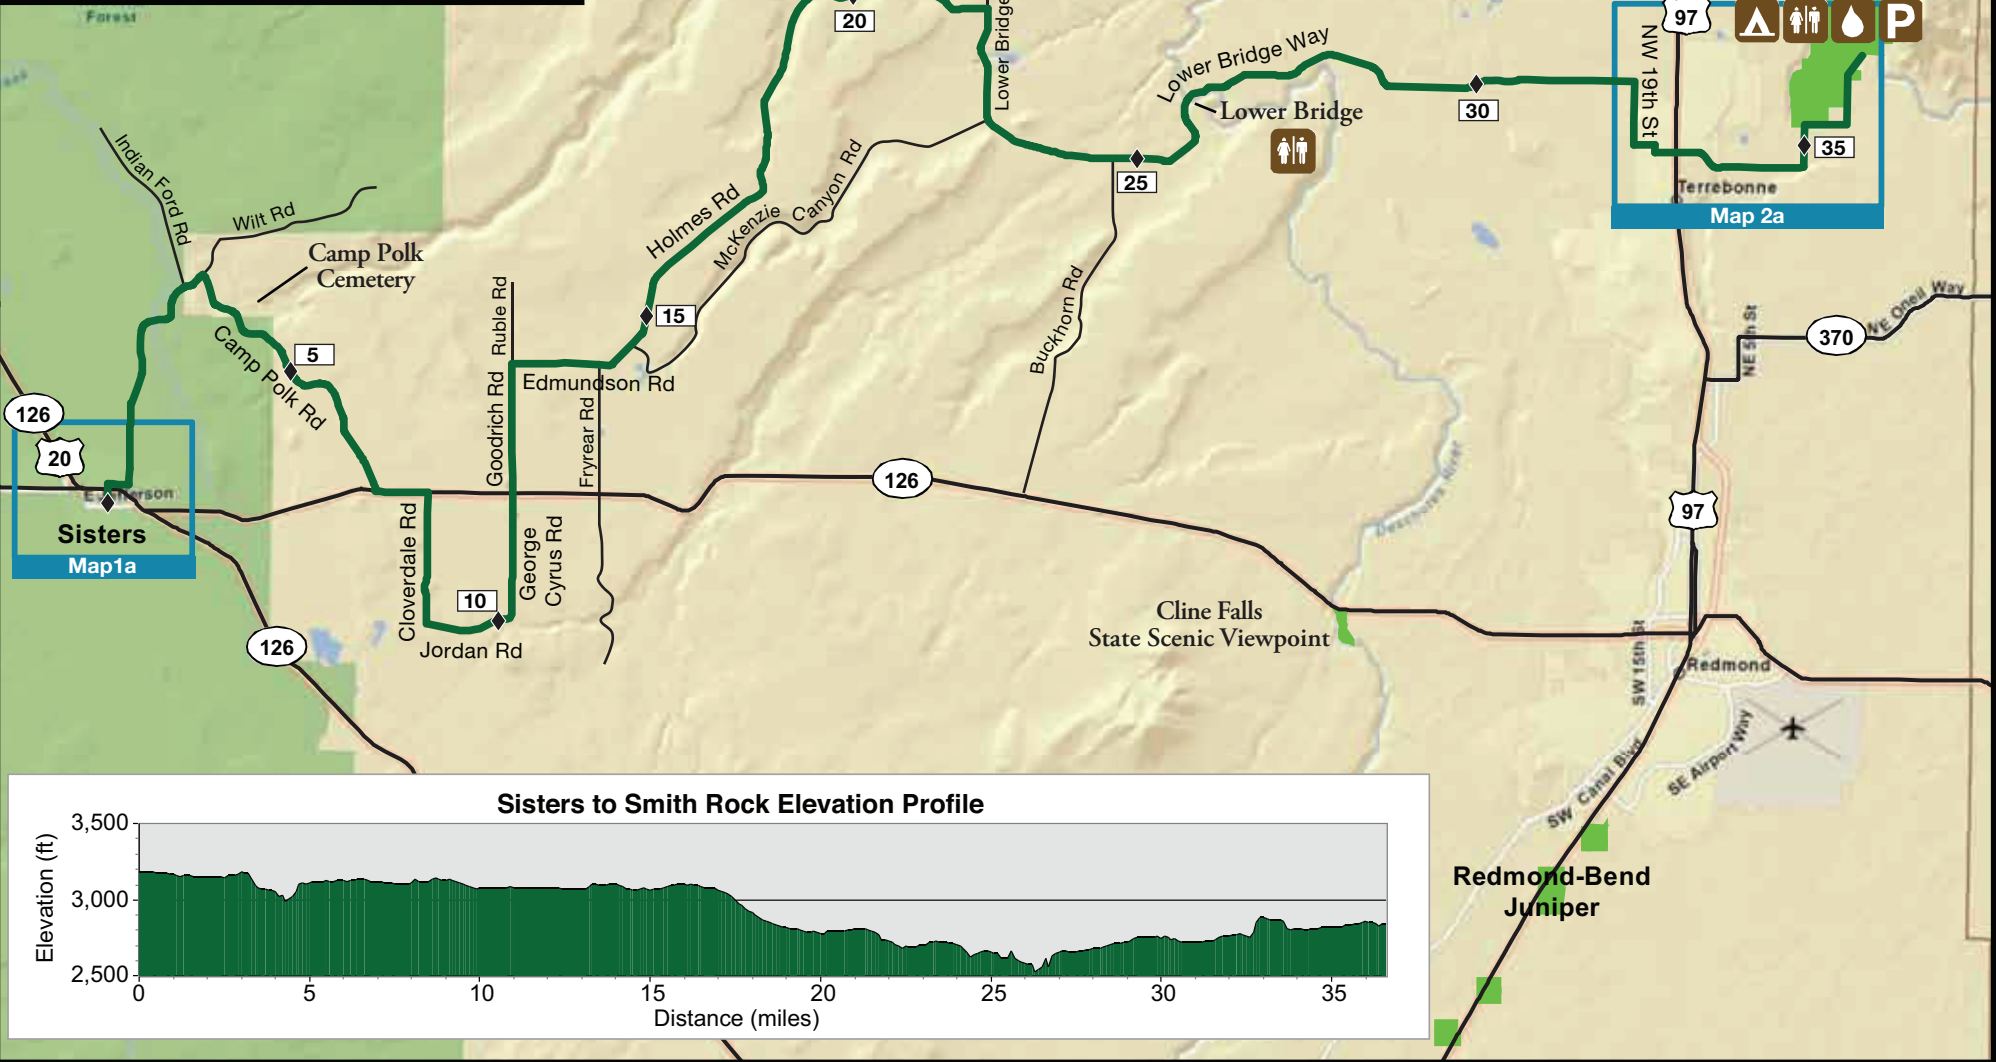

Sisters to Smith Rock Scenic Bikeway

Legend

-  Bikeway
-  Mile Markers
-  Camping
-  Drinking Water
-  Restrooms
-  Parking

Info: (800) 551-6949
Reservations (800) 452-5687

9/2011

Sisters
Map1a

Smith Rock State Park

Map 2a

Redmond-Bend
Juniper