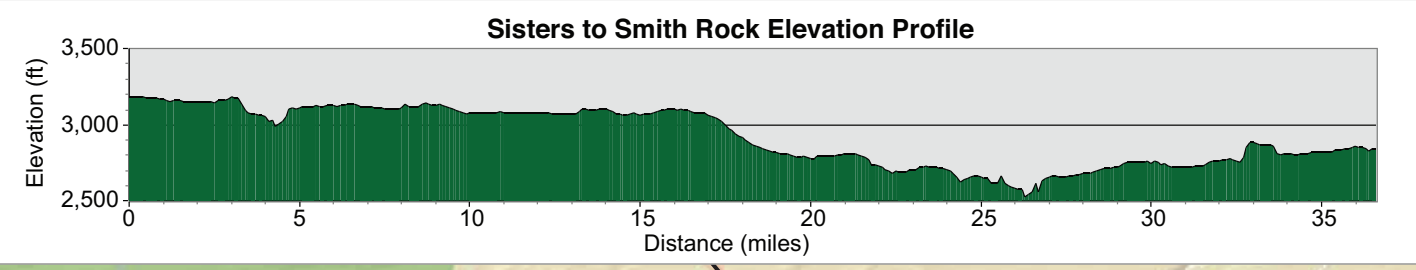

Sisters to Smith Rock Scenic Bikeway

Legend

-  Bikeway
-  Mile Markers
-  Camping
-  Drinking Water
-  Restrooms
-  Parking

Info: (800) 551-6949
Reservations (800) 452-5687

9/2011

Sisters
Map1a

Smith Rock State Park

Map 2a

Redmond-Bend
Juniper