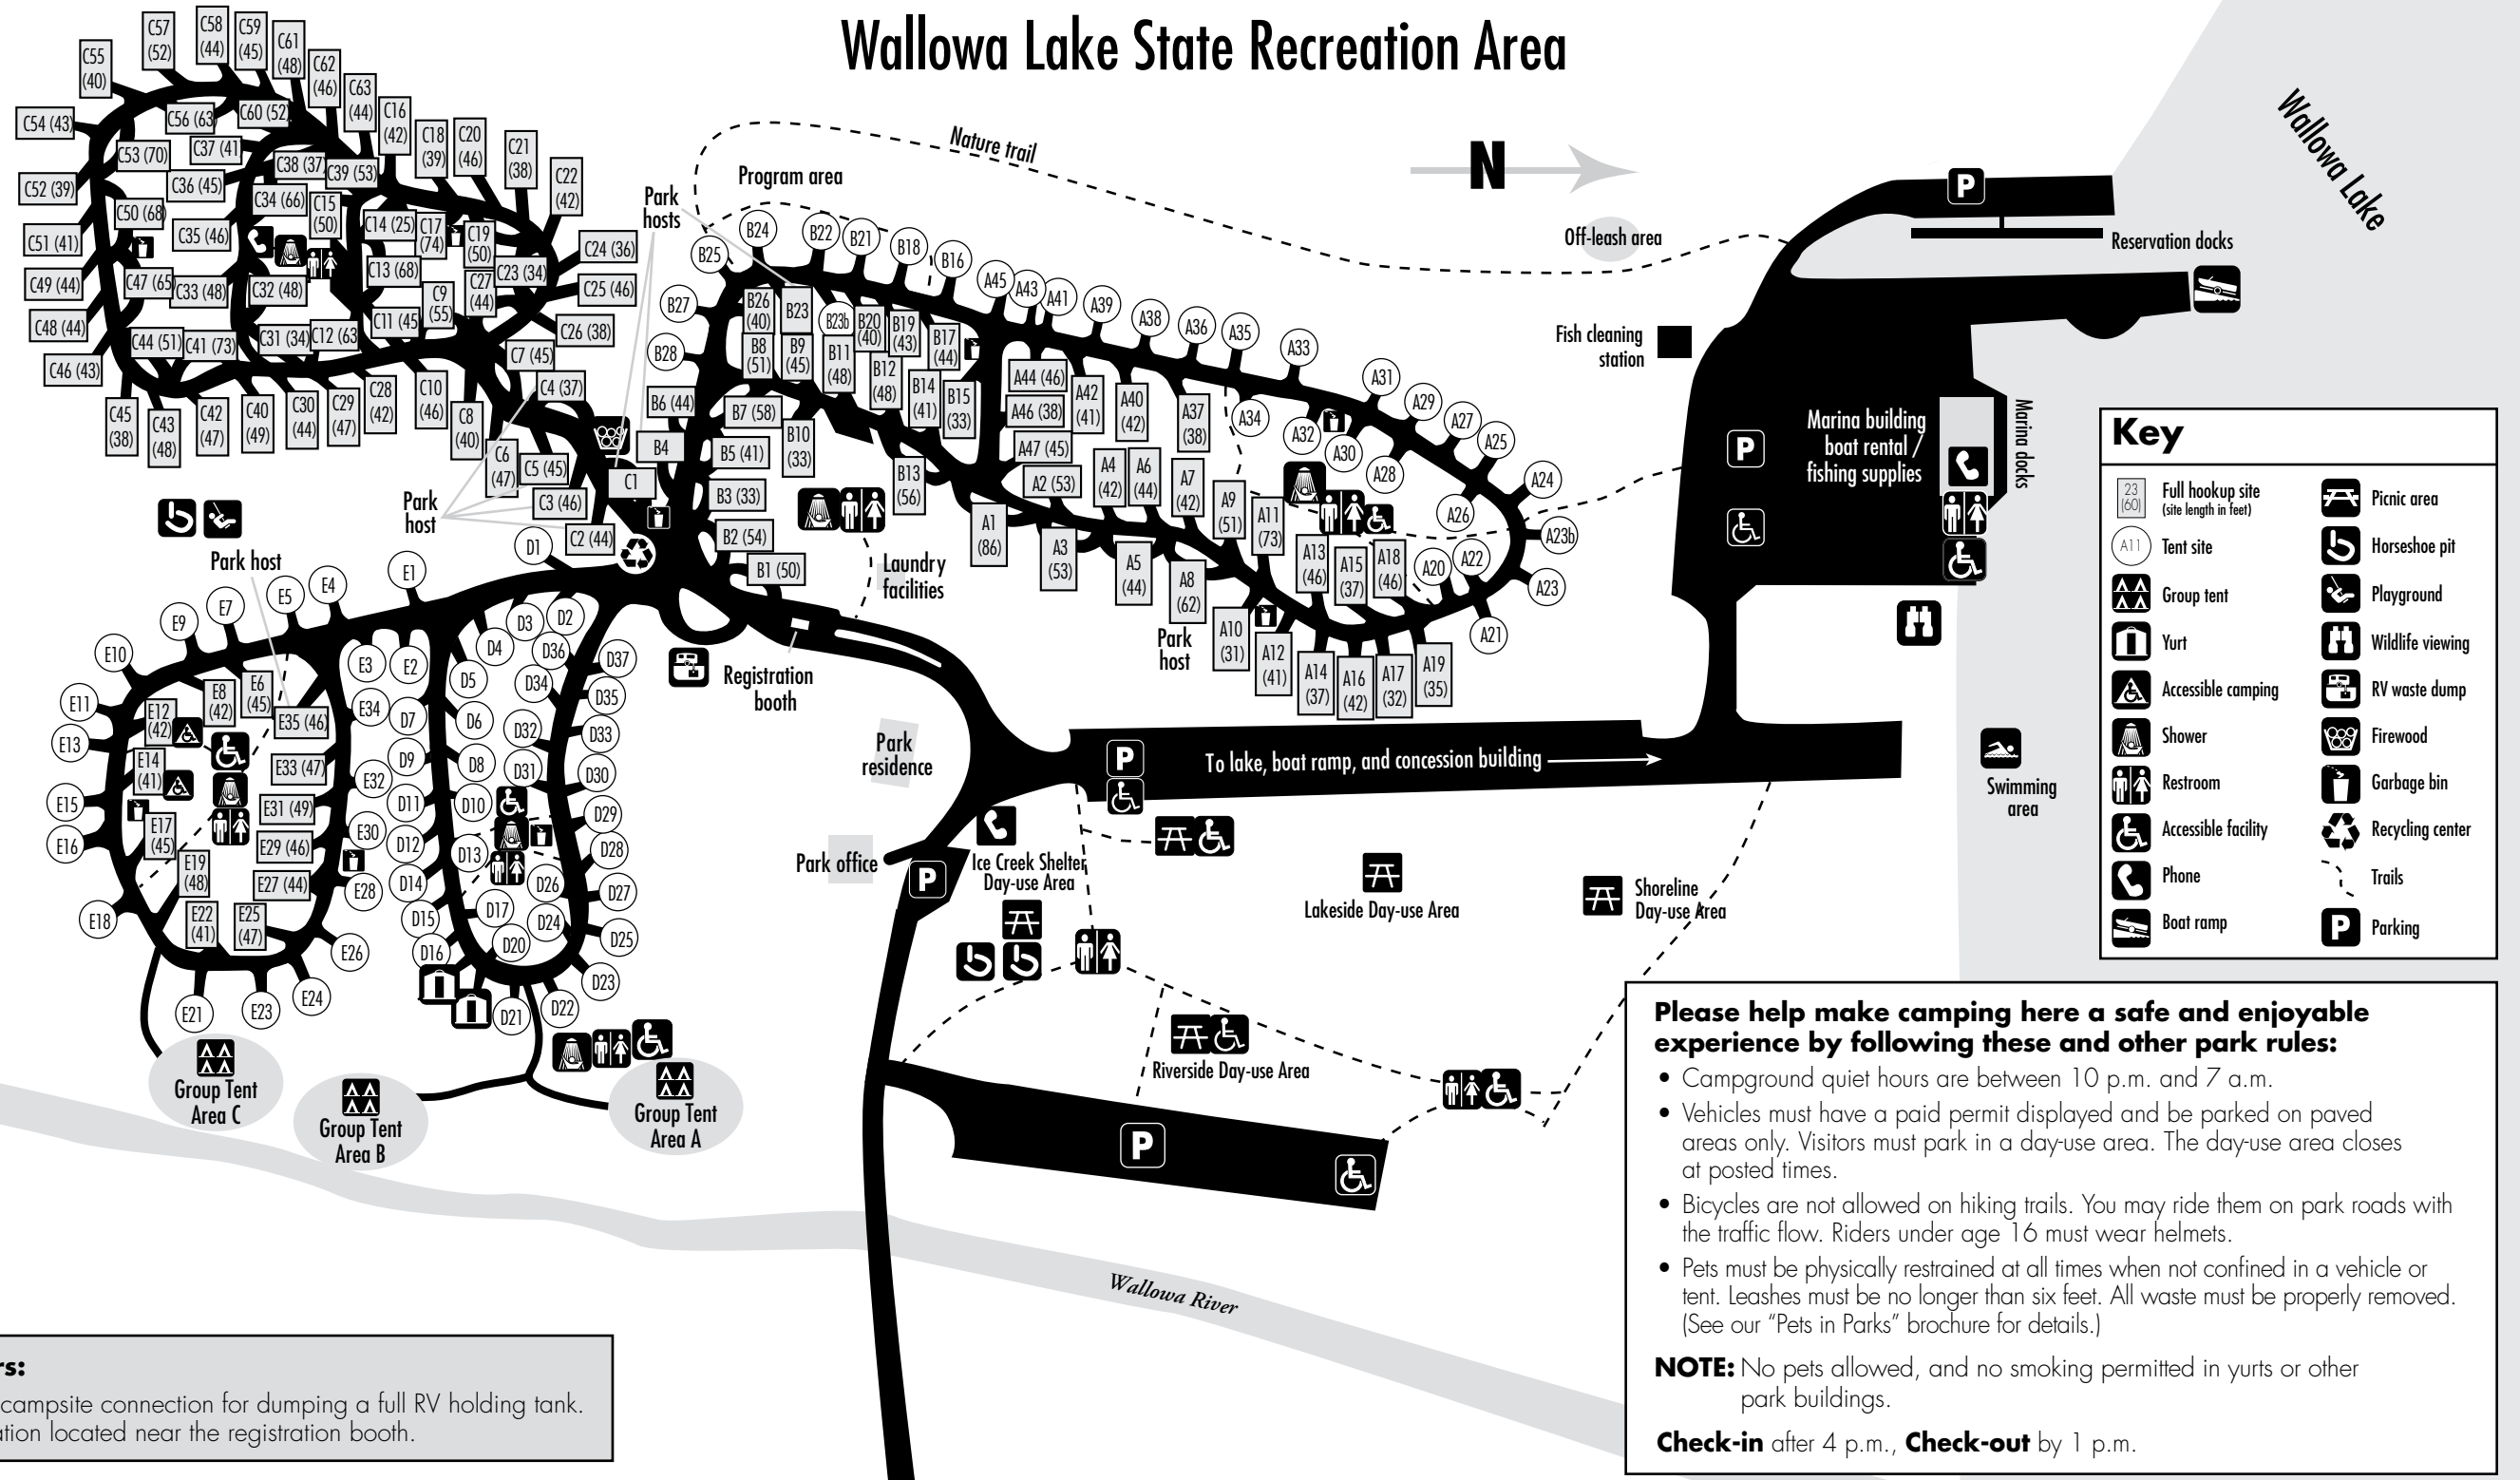

Wallowa Lake State Recreation Area

ATTENTION RVers:

Please do not use a campsite connection for dumping a full RV holding tank. Use our RV dump station located near the registration booth.