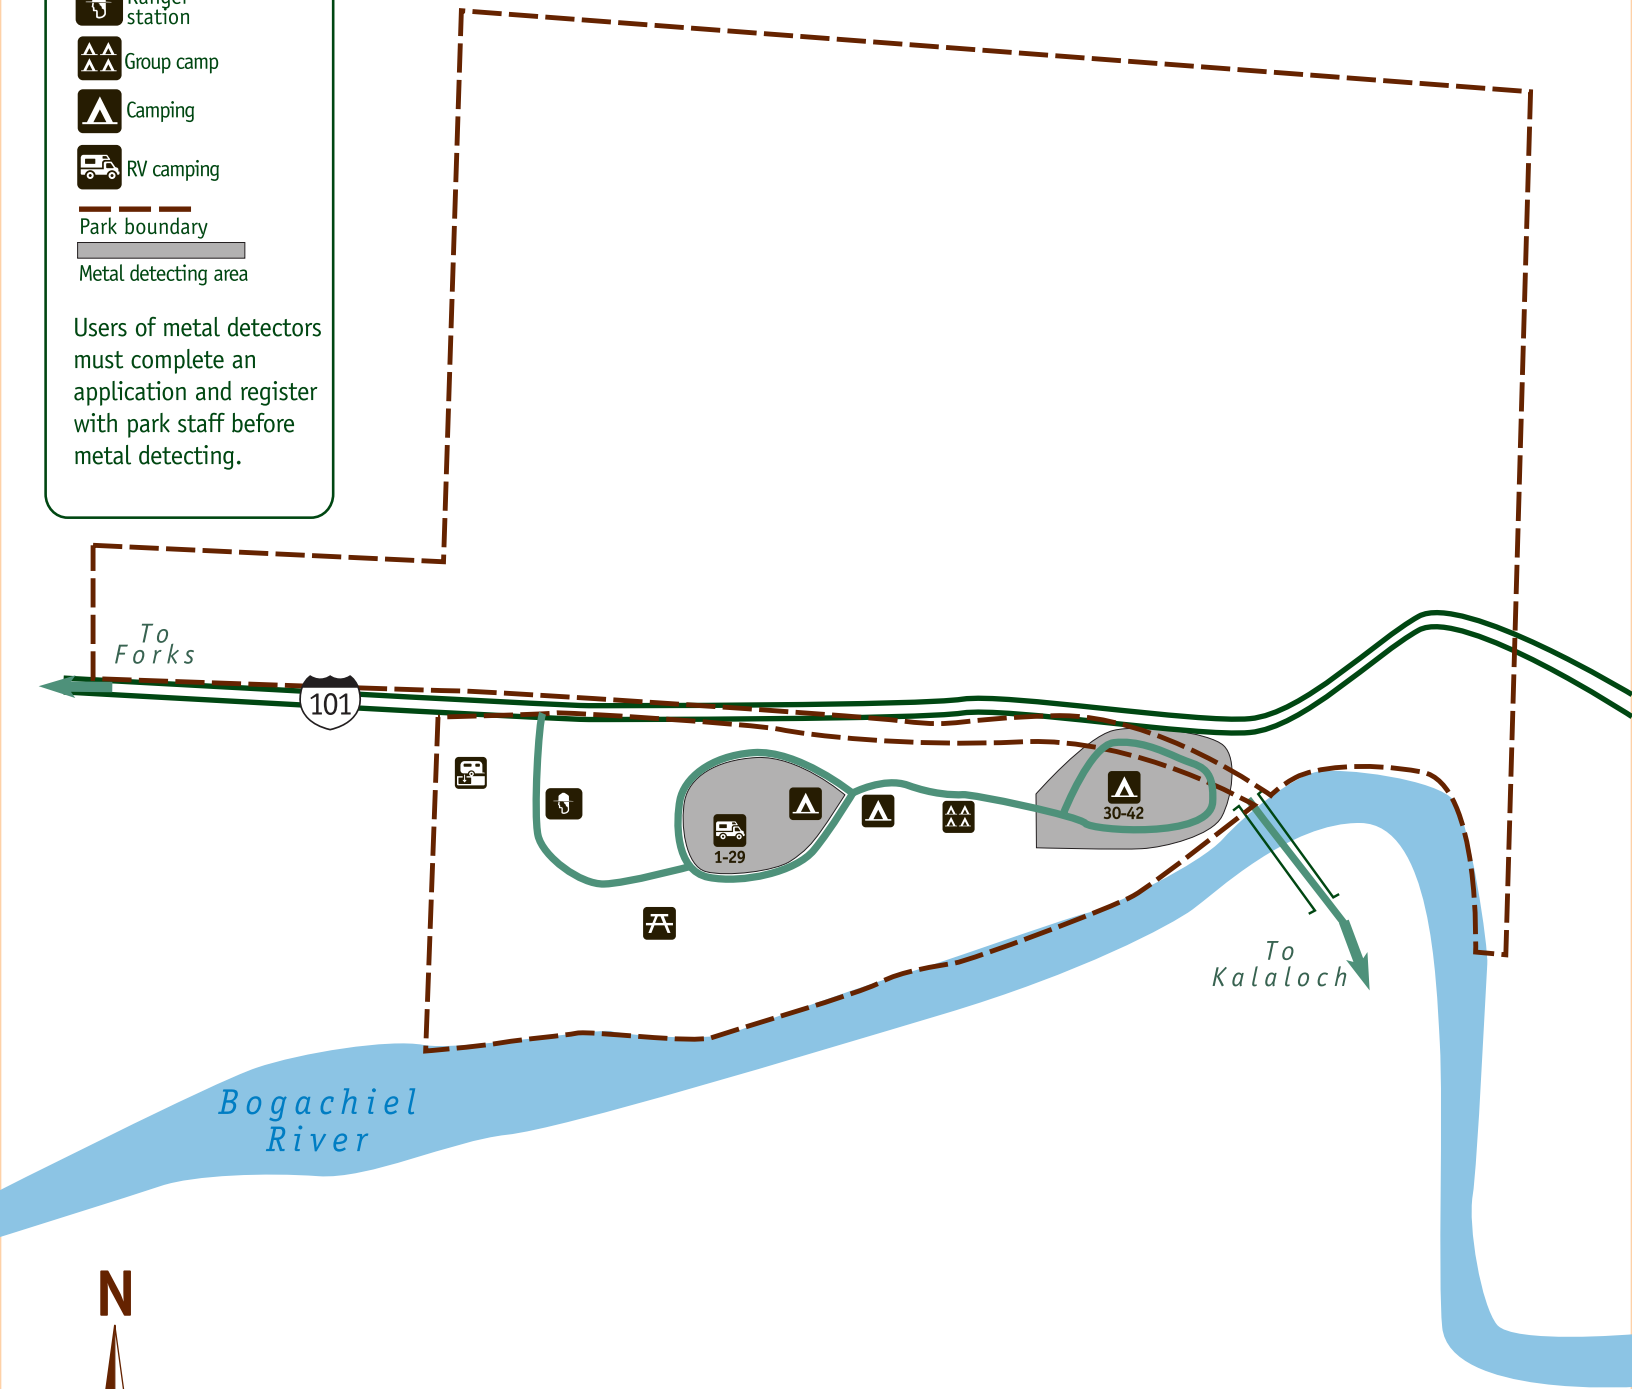

Bogachiel State Park

- Picnic area
- Trailer dump
- Ranger station
- Group camp
- Camping
- RV camping
- Park boundary
- Metal detecting area

Users of metal detectors must complete an application and register with park staff before metal detecting.