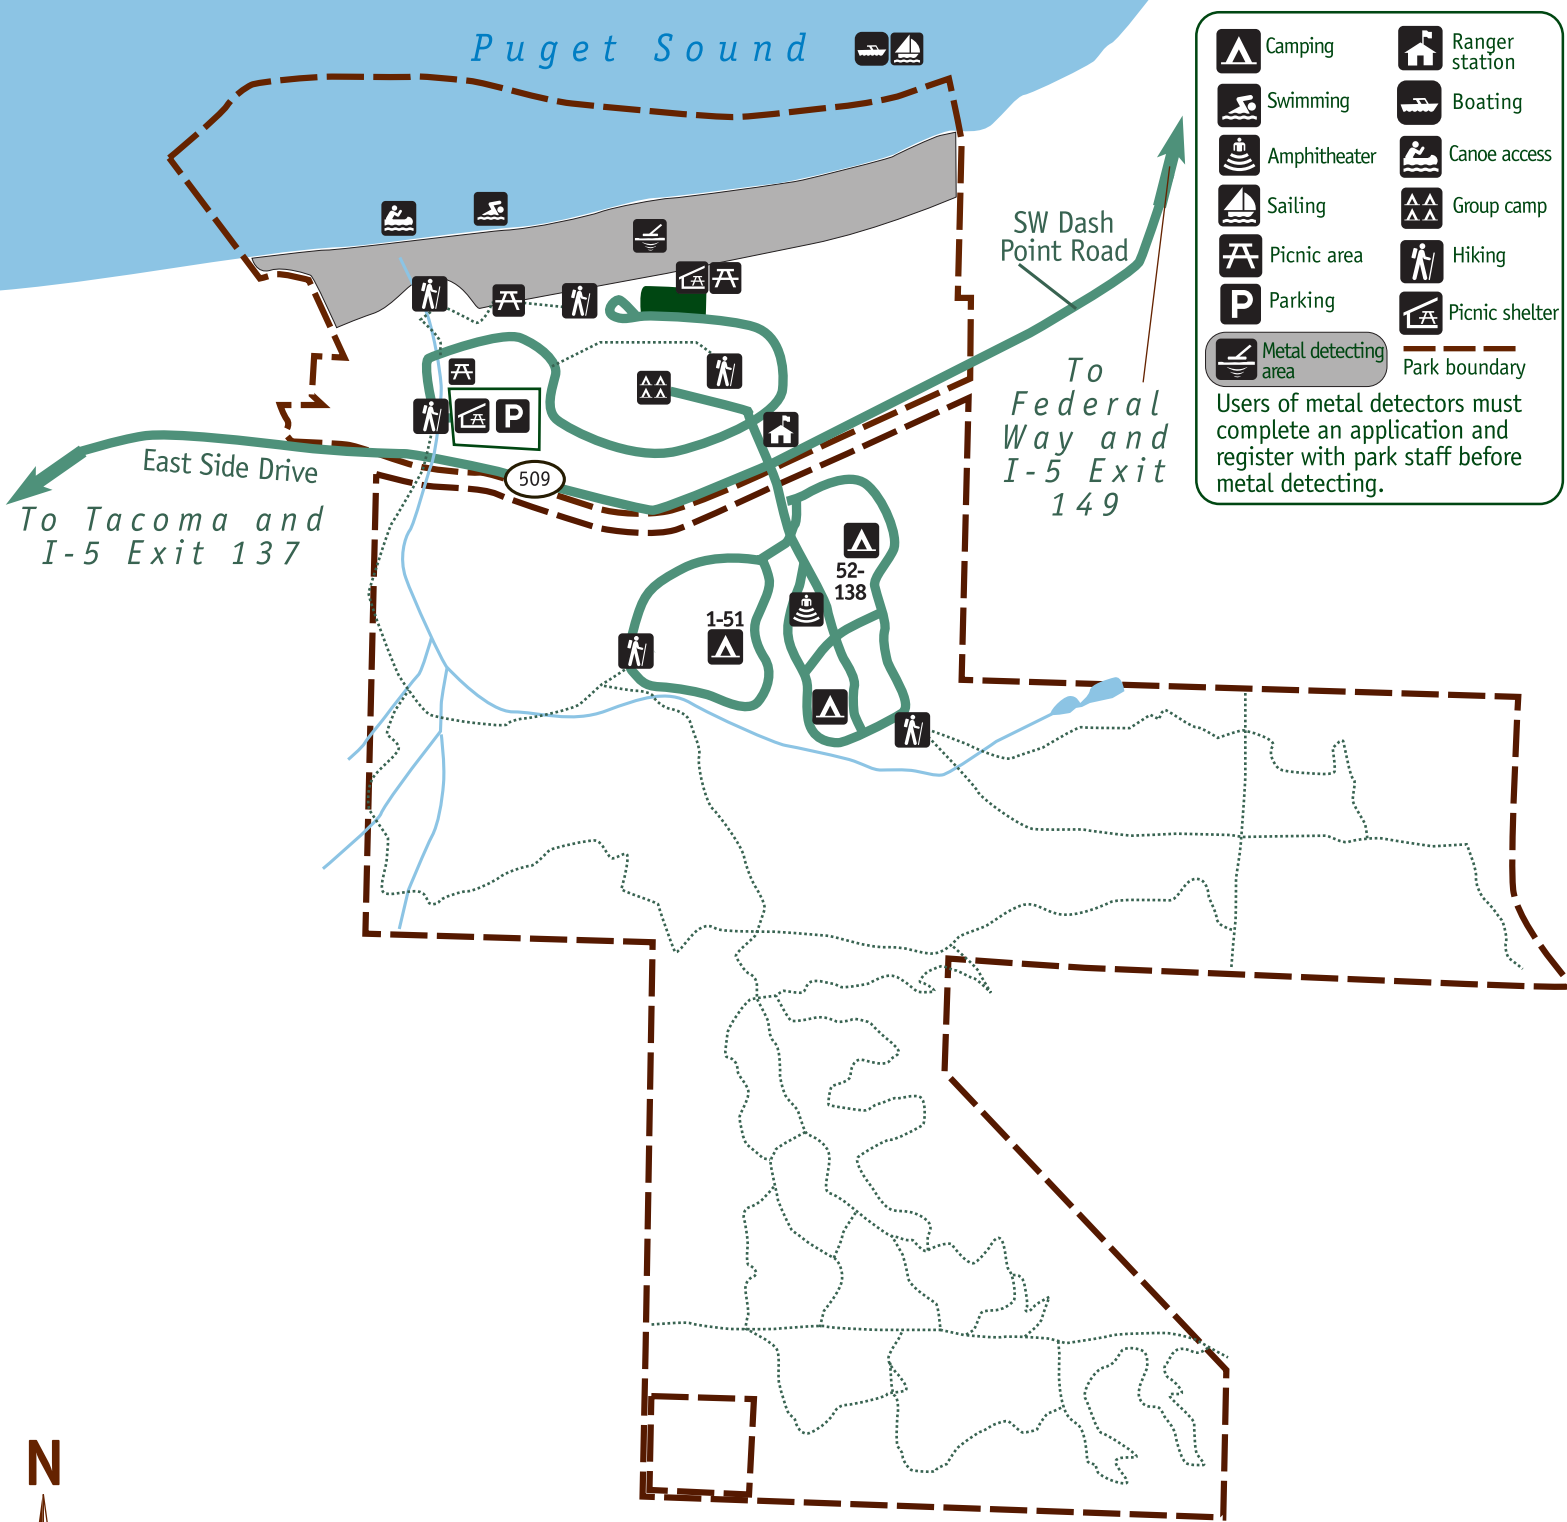

# Dash Point State Park

Puget Sound

	Camping		Ranger station
	Swimming		Boating
	Amphitheater		Canoe access
	Sailing		Group camp
	Picnic area		Hiking
	Parking		Picnic shelter
	Metal detecting area		Park boundary