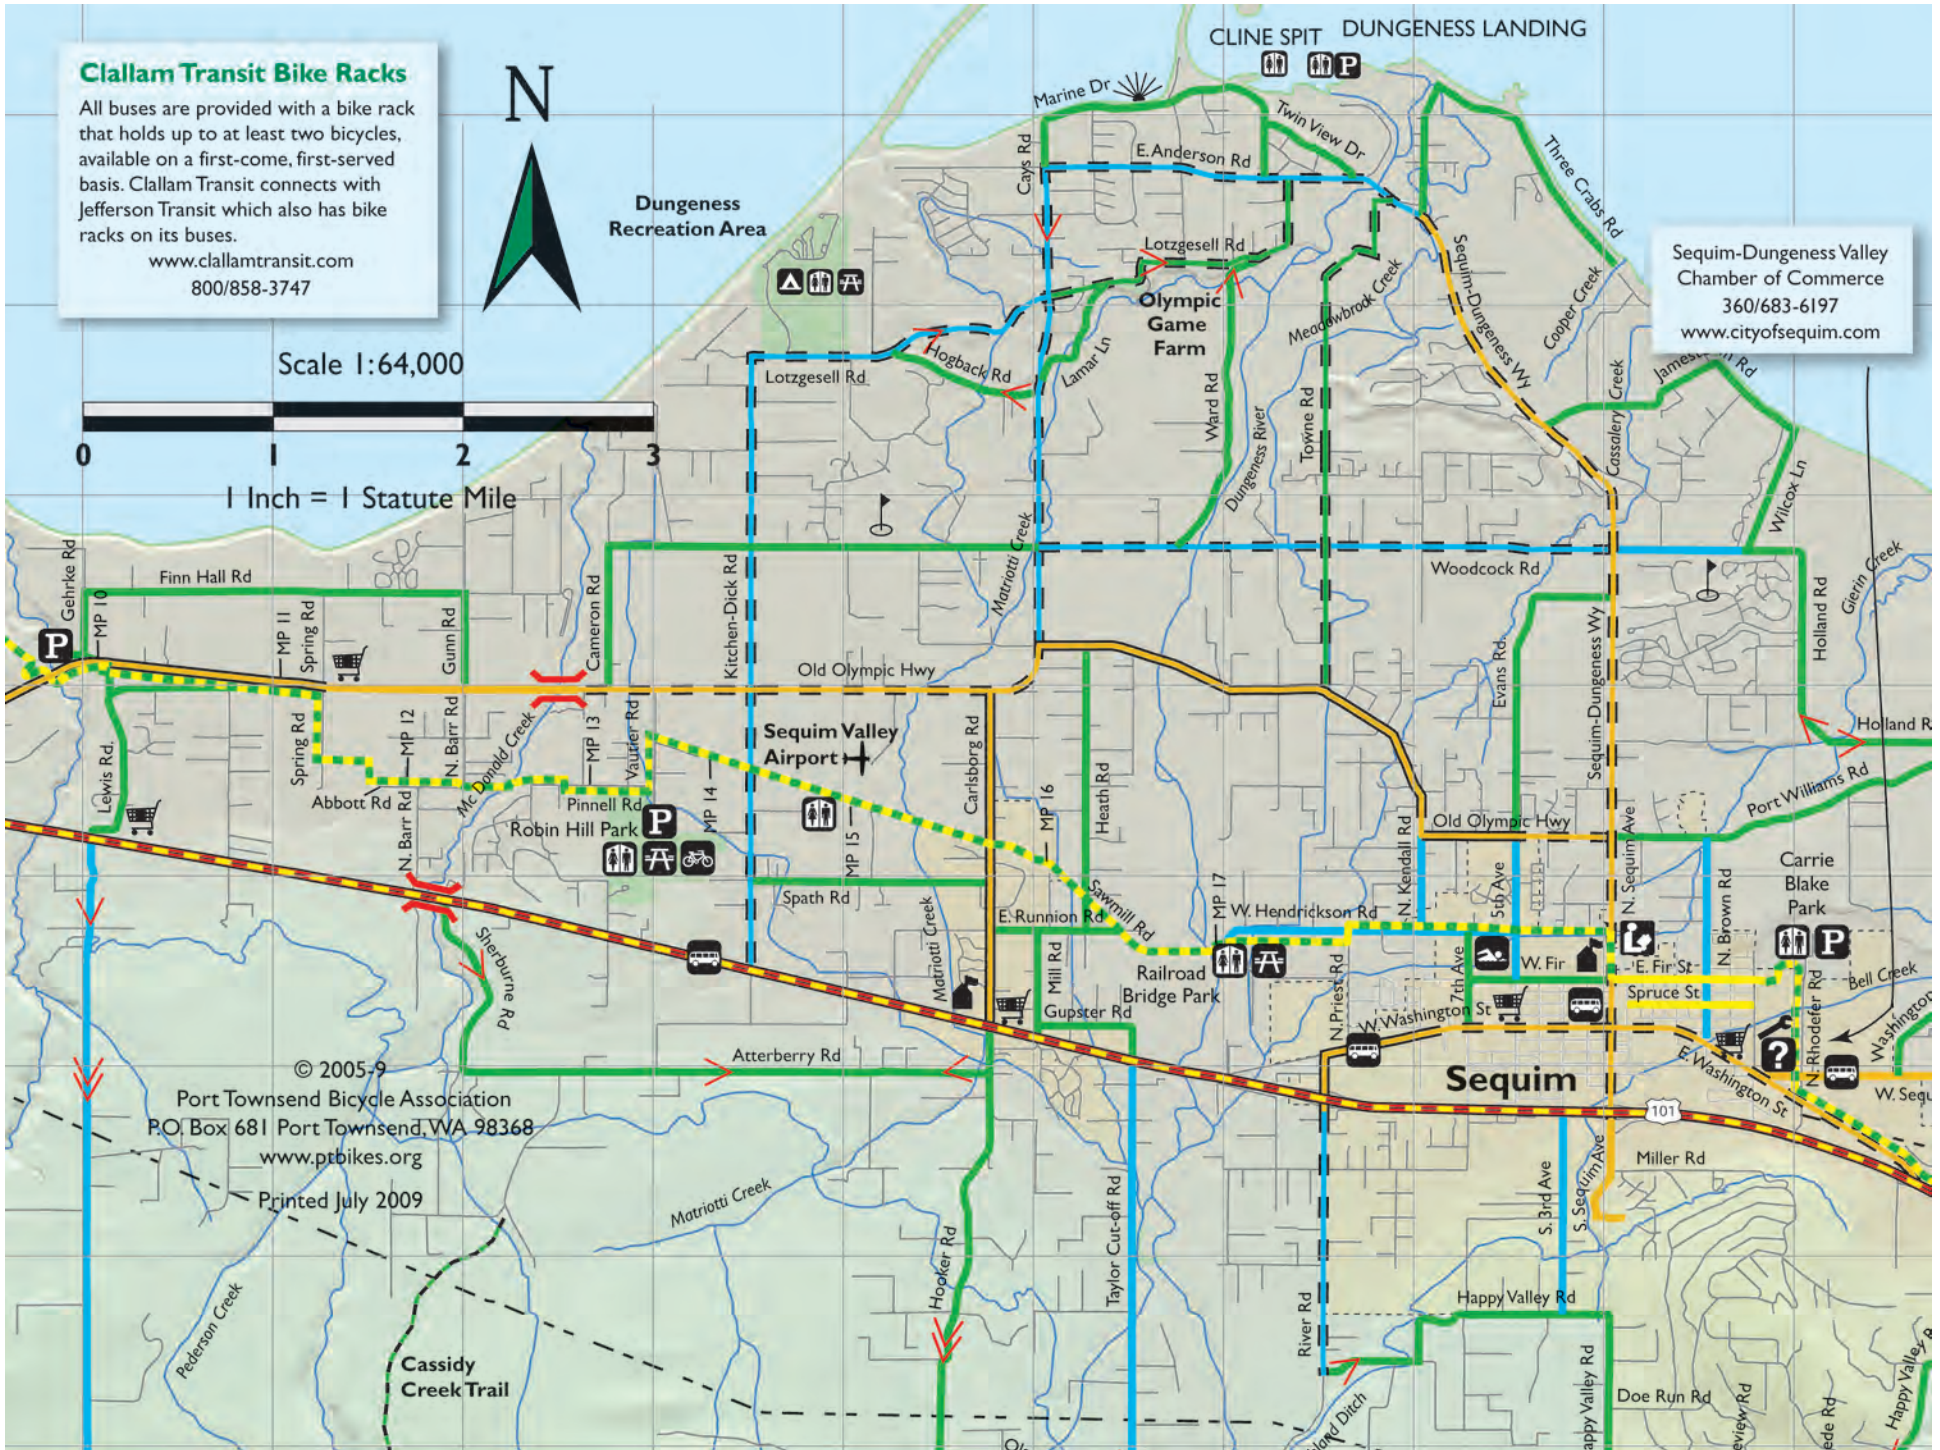

Clallam Transit Bike Racks

All buses are provided with a bike rack that holds up to at least two bicycles, available on a first-come, first-served basis. Clallam Transit connects with Jefferson Transit which also has bike racks on its buses.

www.clallamtransit.com
800/858-3747

Scale 1:64,000

1 Inch = 1 Statute Mile

Sequim-Dungeness Valley
Chamber of Commerce
360/683-6197
www.cityofsequim.com

© 2005-9
Port Townsend Bicycle Association
P.O. Box 681 Port Townsend, WA 98368
www.ptbikes.org

Printed July 2009

Cassidy
Creek Trail