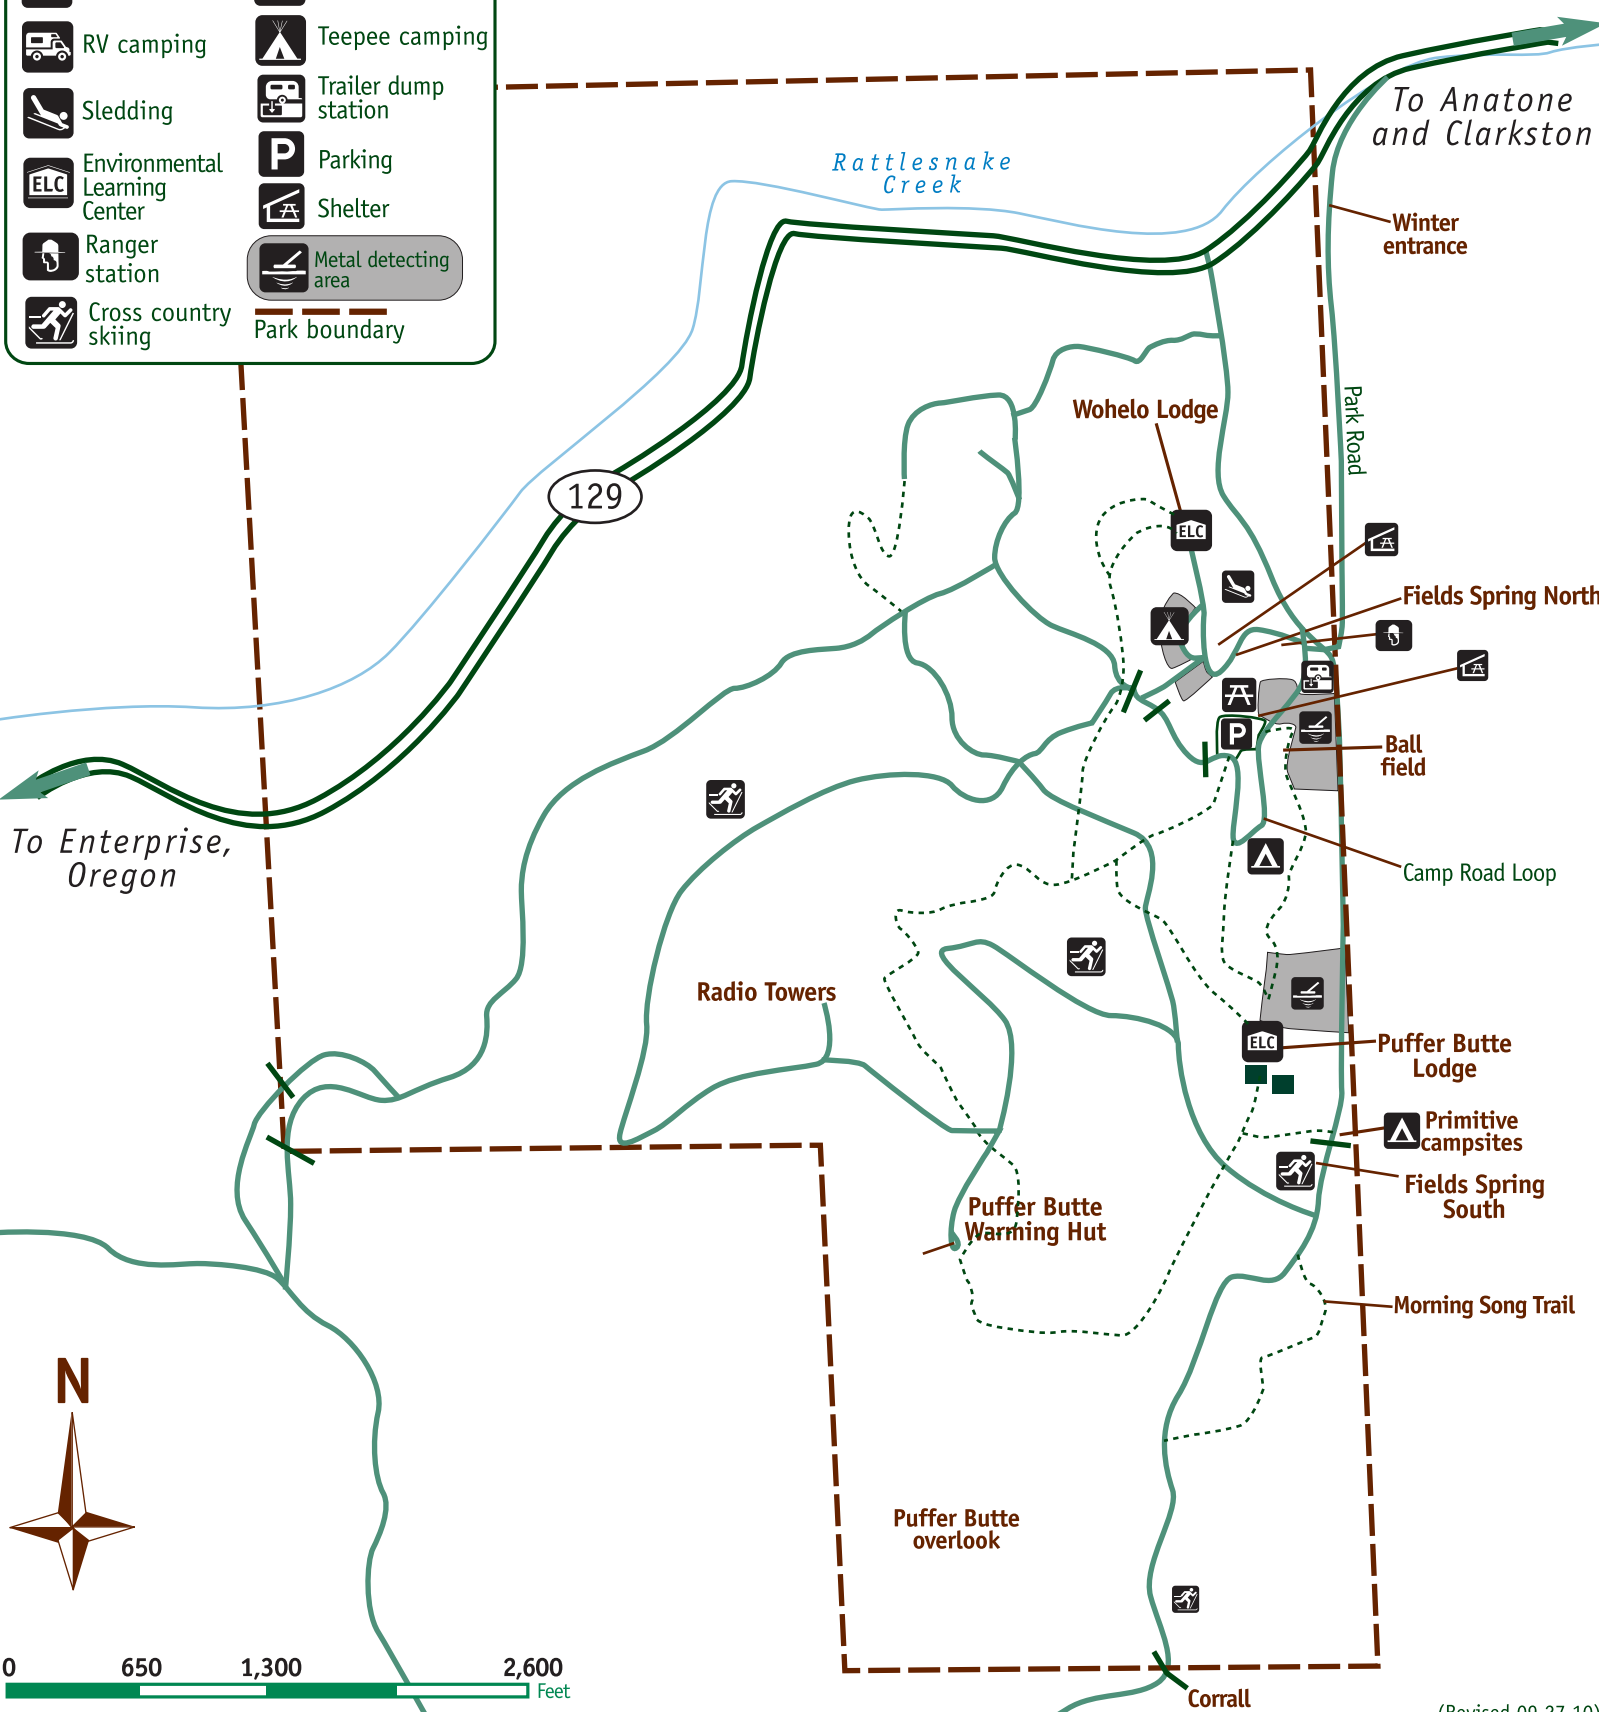

# Fields Spring State Park

- Picnic area
- RV camping
- Sledding
- Environmental Learning Center
- Ranger station
- Cross country skiing
- Camping
- Teepee camping
- Trailer dump station
- Parking
- Shelter
- Metal detecting area
- Park boundary