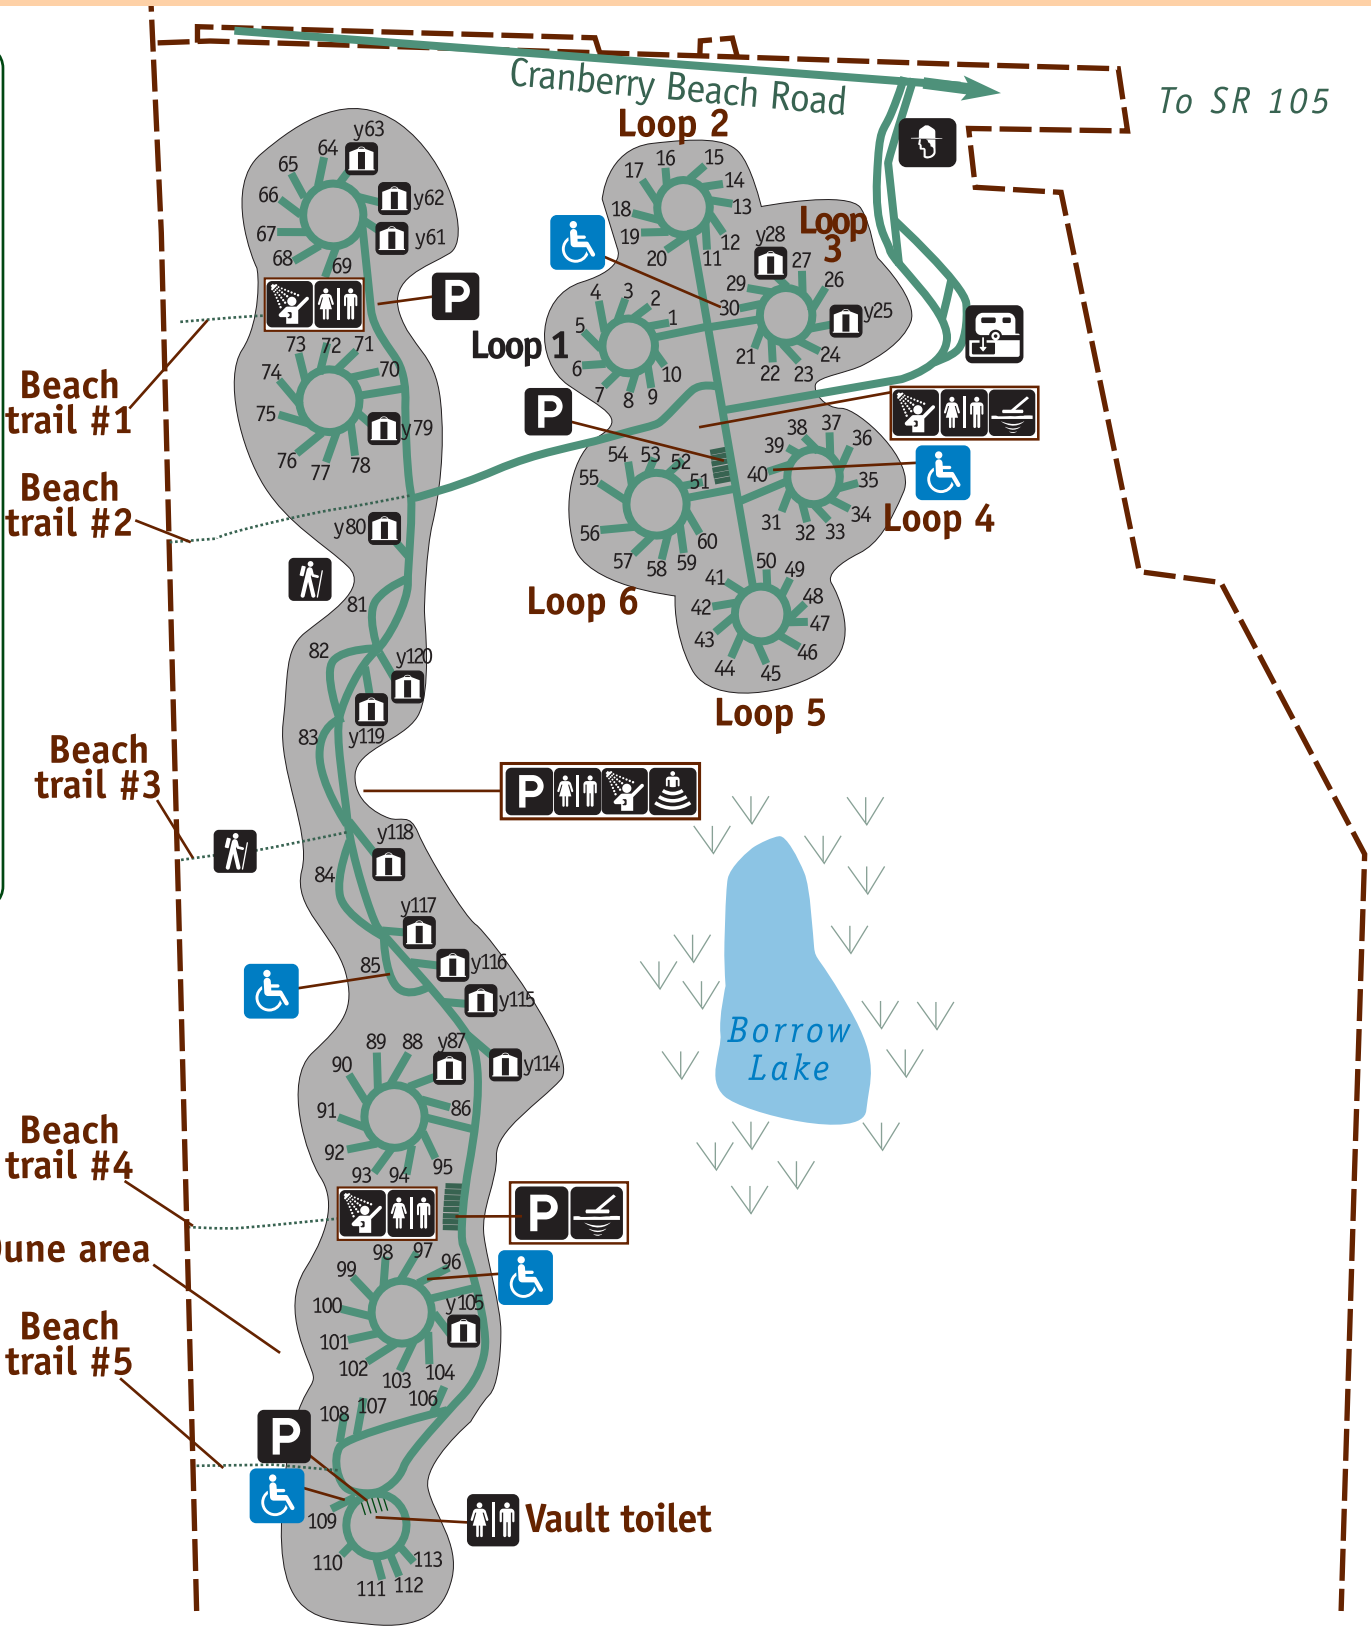

Grayland Beach State Park

- Hiking
 - Yurt
 - Amphitheater
 - Restroom
 - Shower
 - ADA accessible
 - Trailer dump
 - Ranger station
 - Undeveloped area
 - Park boundary
 - Metal detecting area
- Users of metal detectors must complete an application and register with park staff before metal detecting.

(Revised 12.30.10)