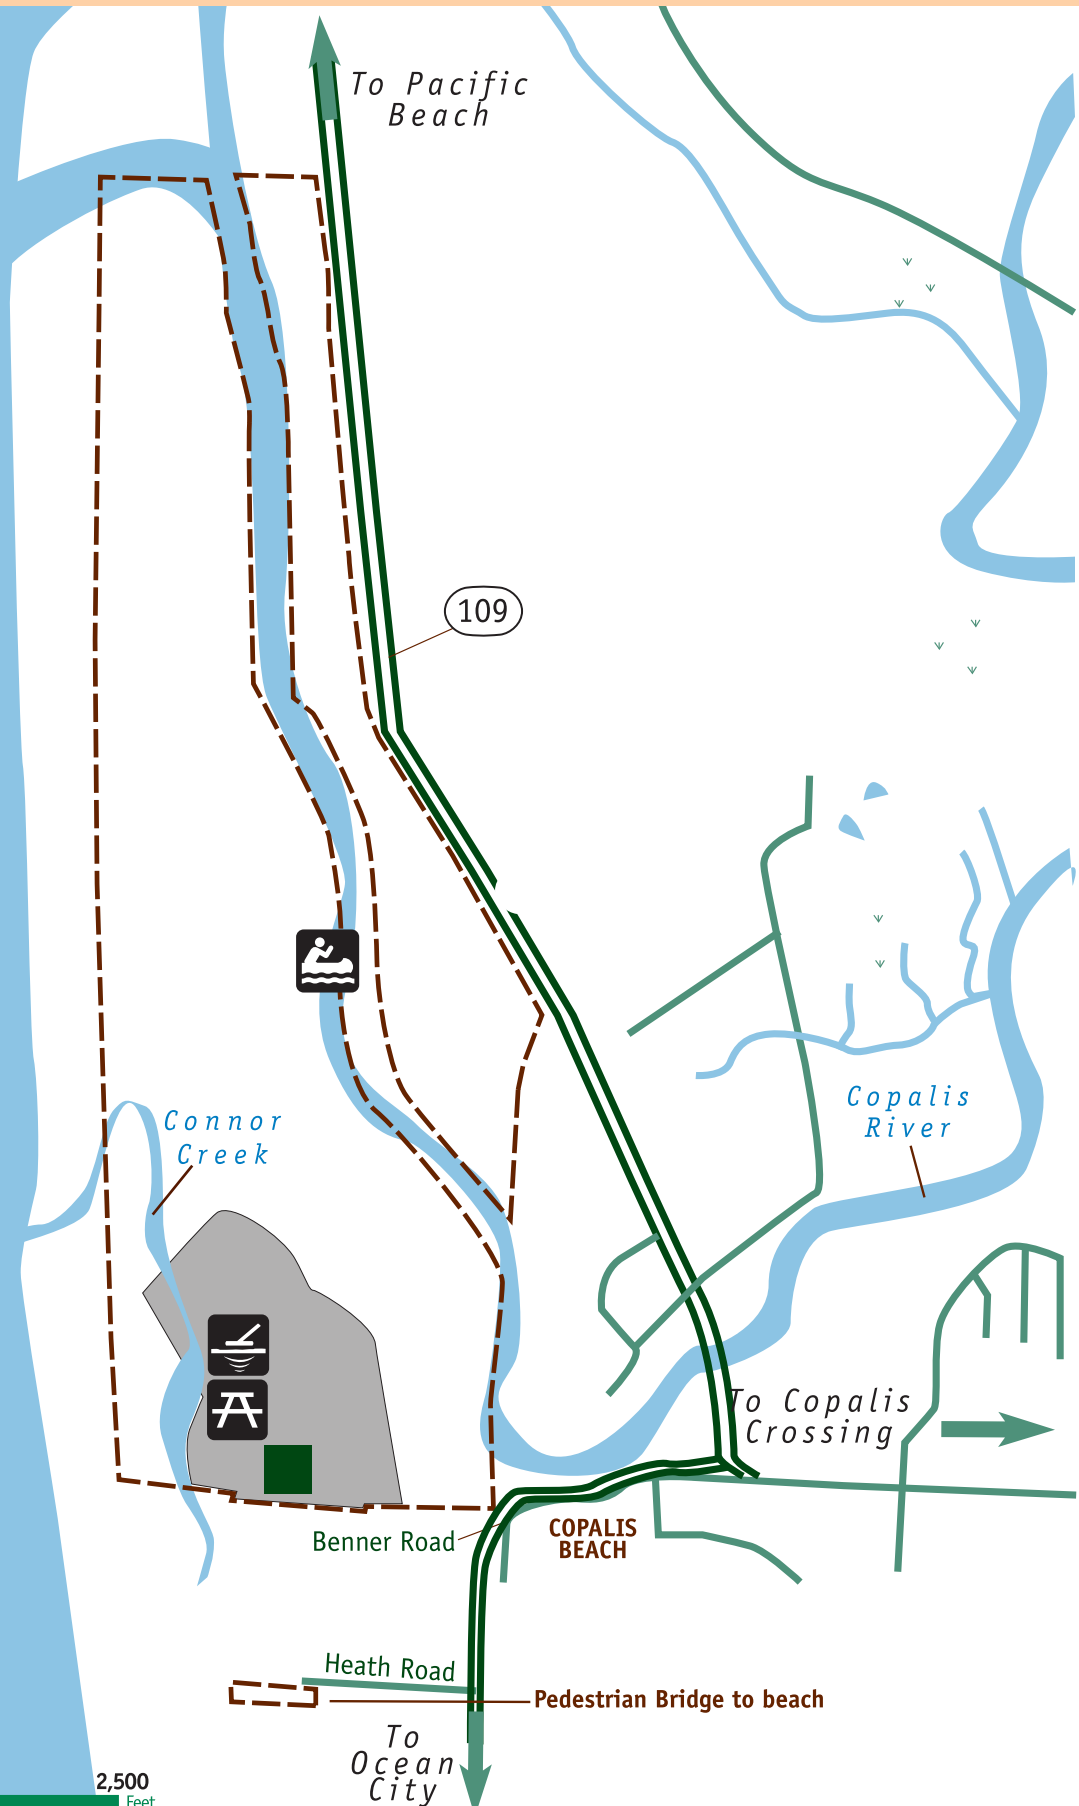

# Griffiths-Priday State Park

- Hiking
- Picnic area
- Canoe access
- Park boundary
- Metal detecting area

Users of metal detectors must complete an application and register with park staff before metal detecting.

Pacific Ocean

Connor Creek

Copalis River

Benner Road

COPALIS BEACH

Heath Road

Pedestrian Bridge to beach

To Ocean City

To Pacific Beach

To Copalis Crossing

109