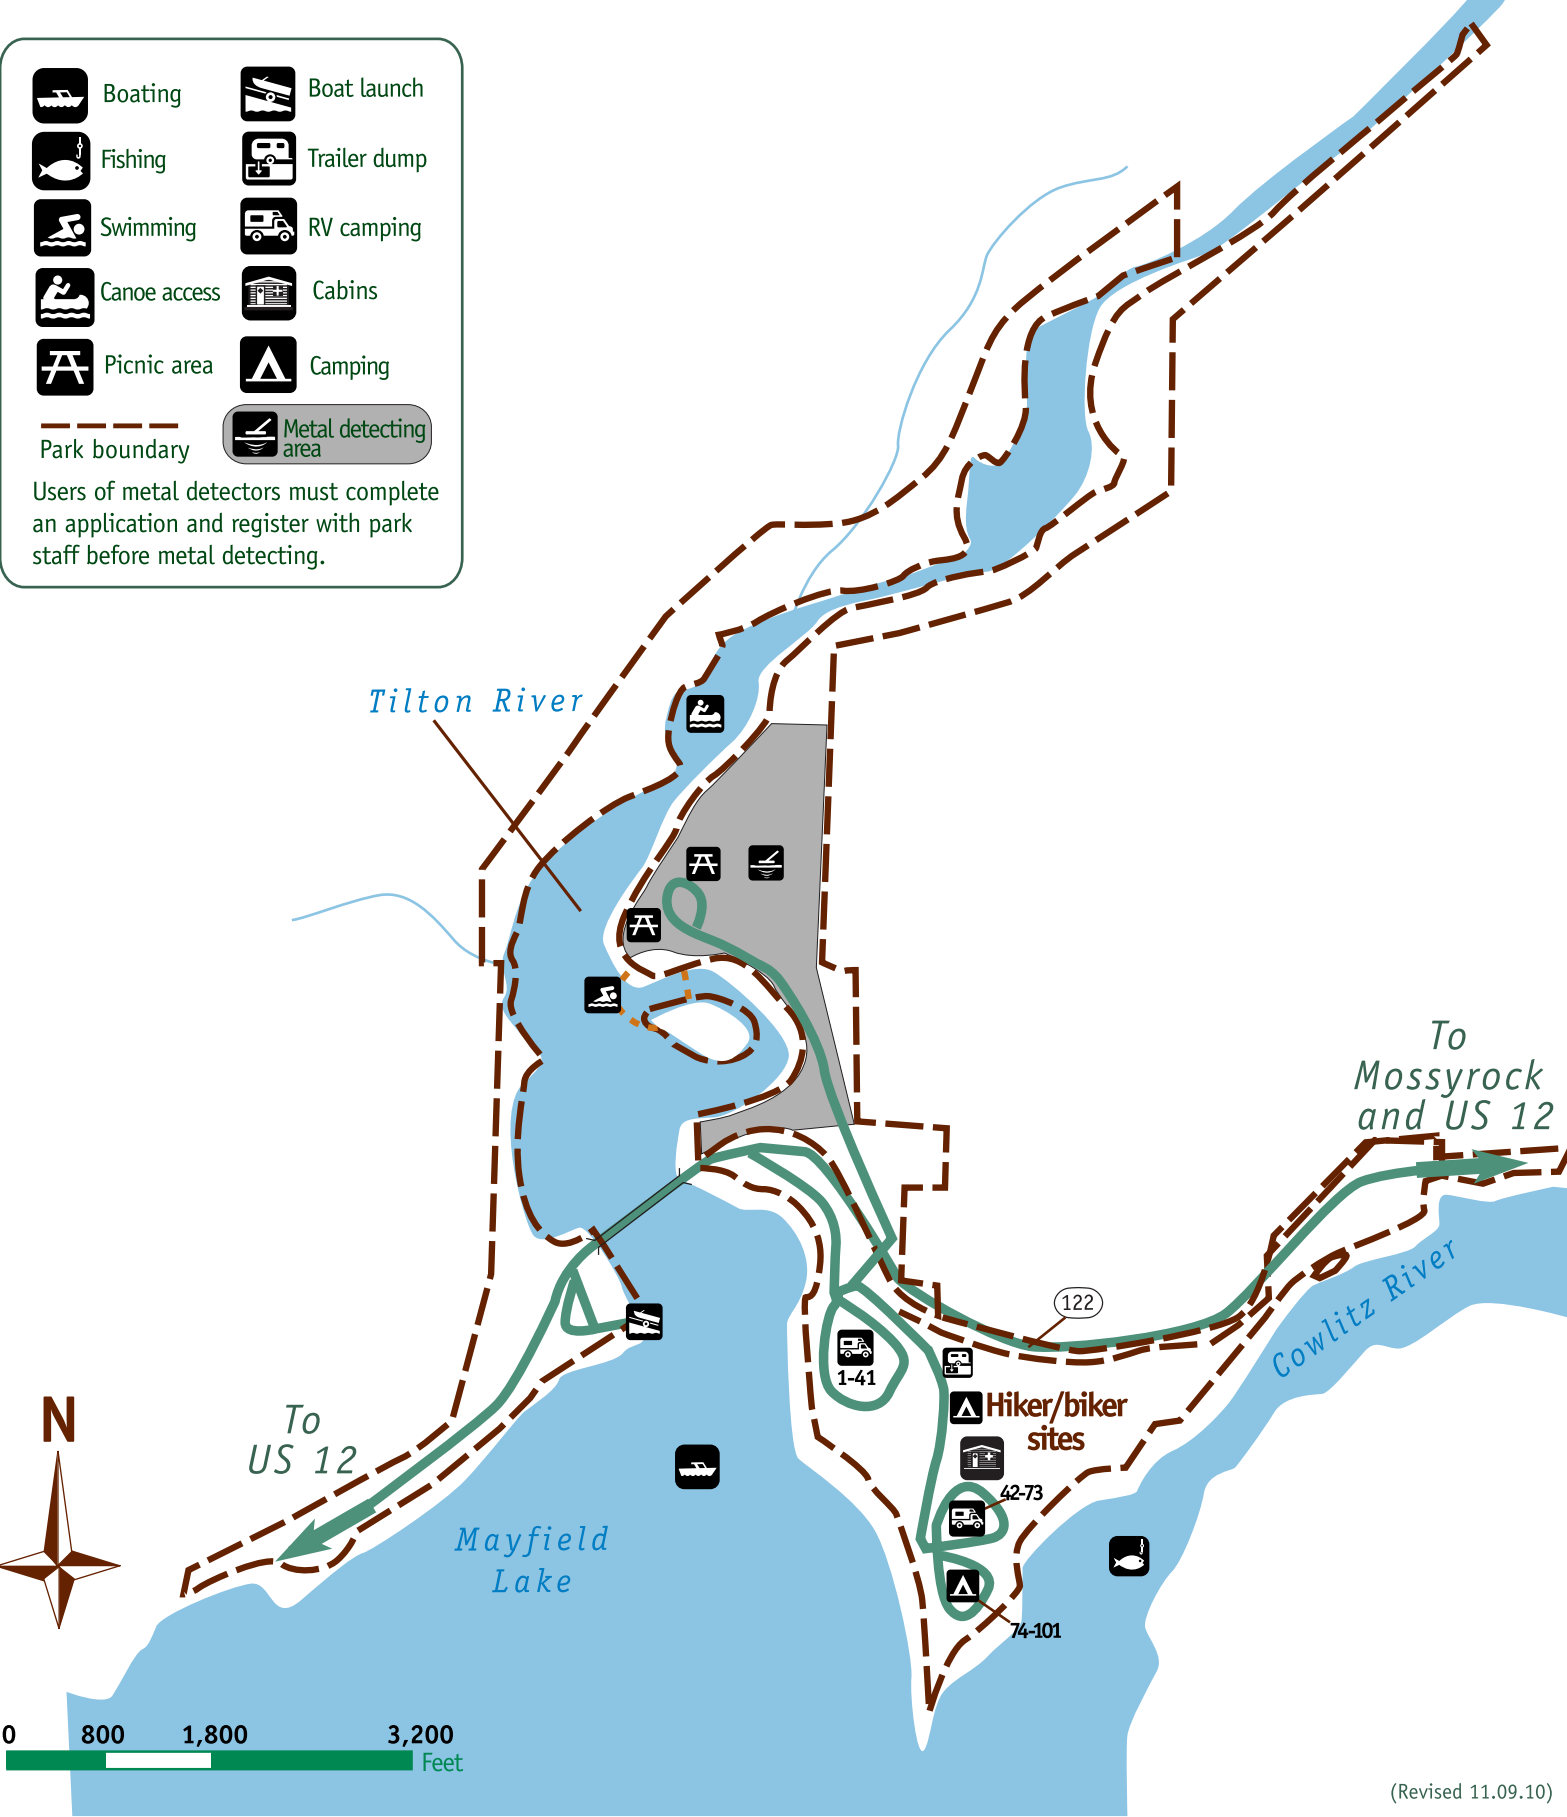

# Ike Kinswa State Park

	Boating		Boat launch
	Fishing		Trailer dump
	Swimming		RV camping
	Canoe access		Cabins
	Picnic area		Camping
	Park boundary		Metal detecting area

Users of metal detectors must complete an application and register with park staff before metal detecting.