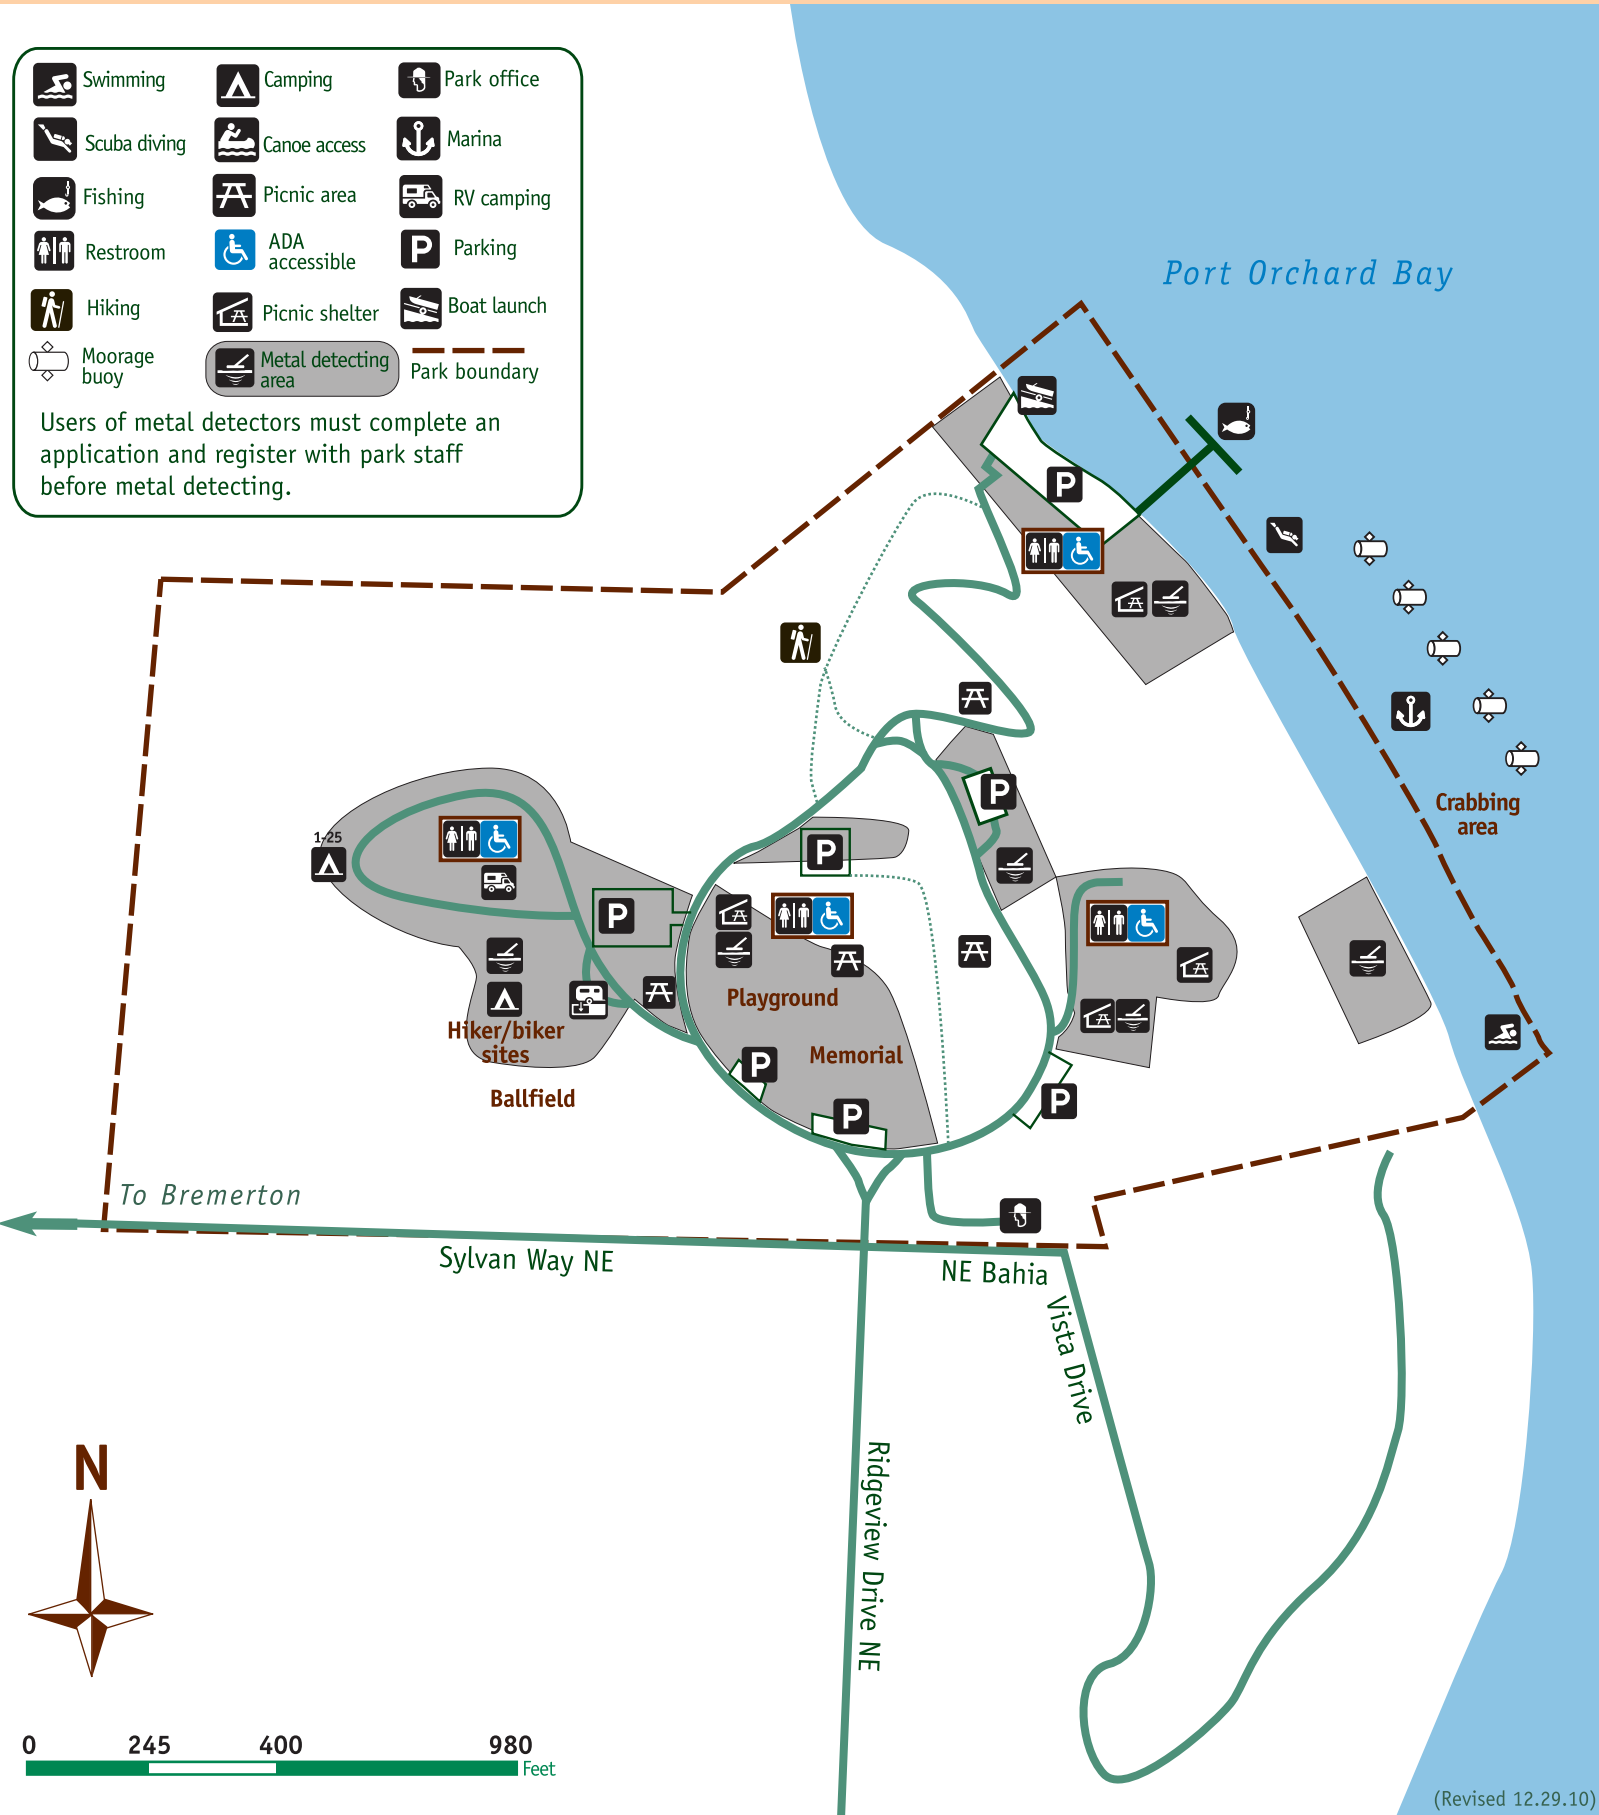

Illahee State Park

Swimming	Camping	Park office
Scuba diving	Canoe access	Marina
Fishing	Picnic area	RV camping
Restroom	ADA accessible	Parking
Hiking	Picnic shelter	Boat launch
Moorage buoy	Metal detecting area	Park boundary

Users of metal detectors must complete an application and register with park staff before metal detecting.

(Revised 12.29.10)