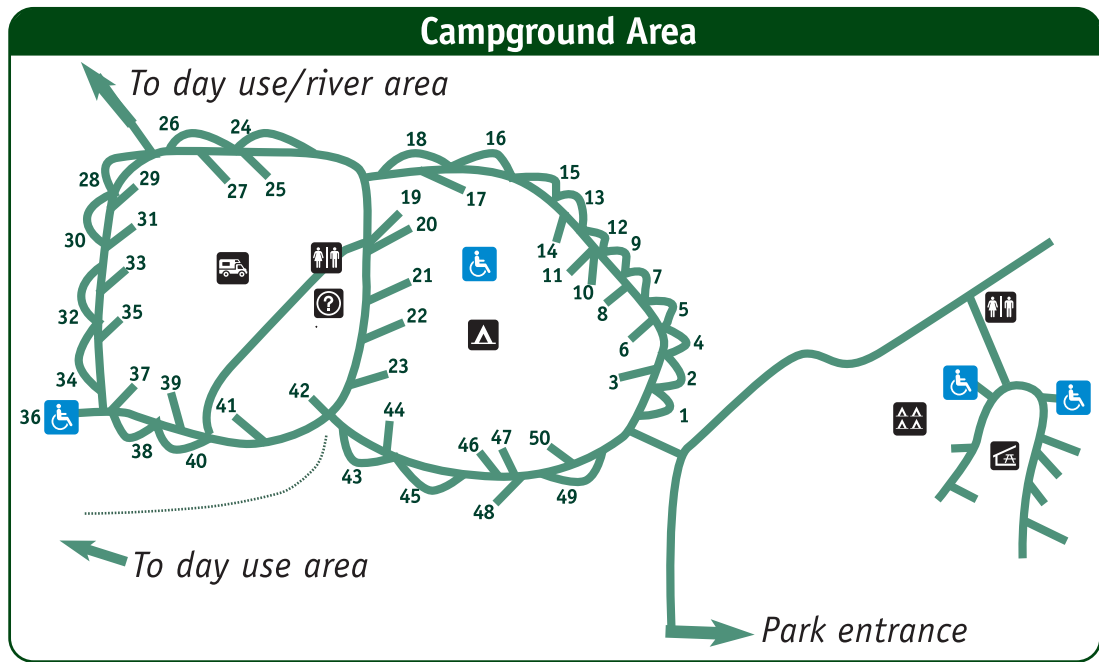

Picnic shelter	RV camping	Camping	Hiking
Kitchen shelter	Information	Welcome station	Fishing
Canoe access	Group camp	Restroom	ADA accessible
Trailer dump	Ranger station	Metal detecting area	

Users of metal detectors must complete an application and register with park staff before metal detecting.