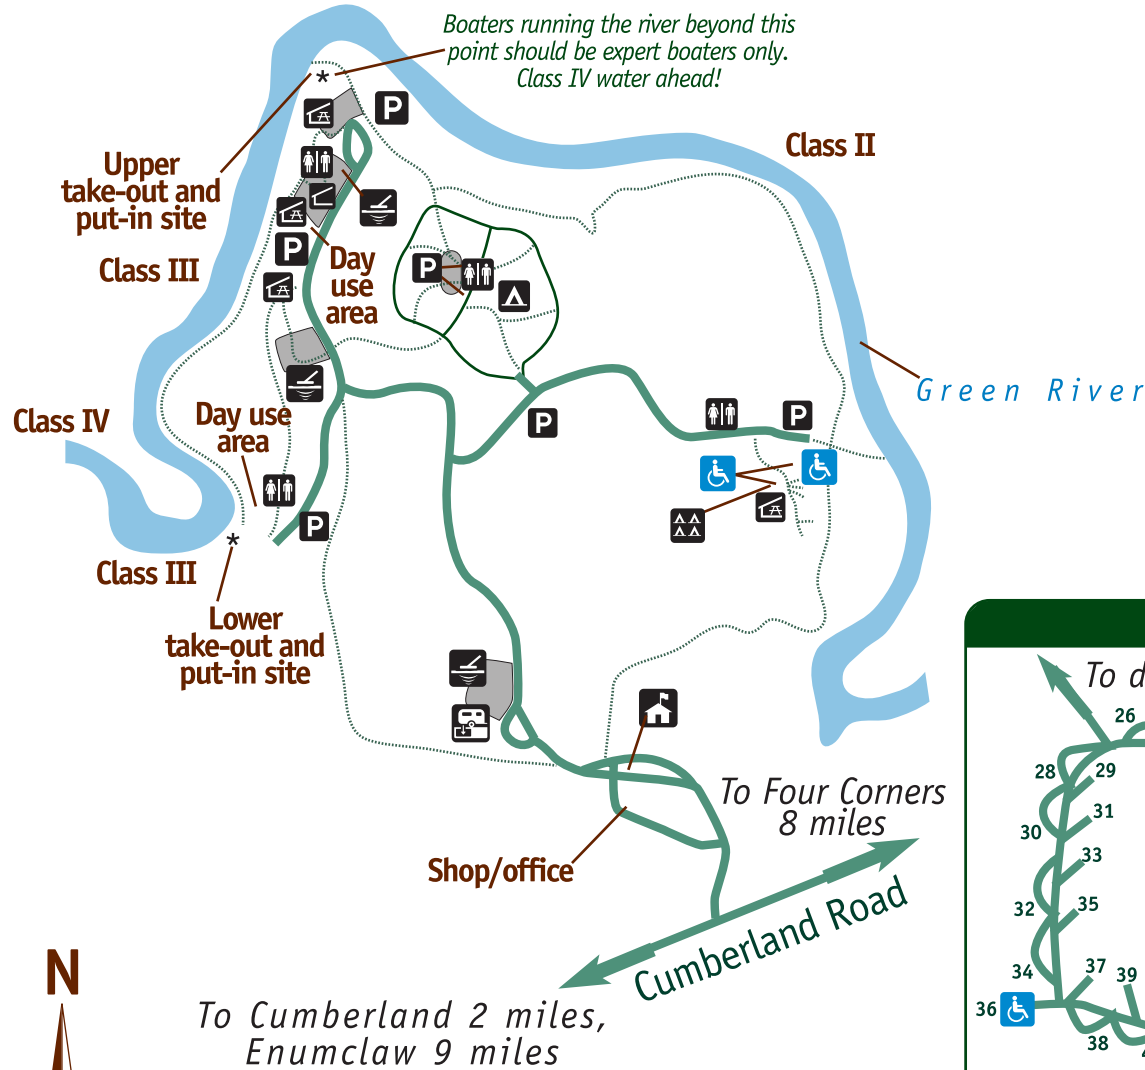

Kanaskat-Palmer State Park

Picnic shelter	RV camping	Camping	Hiking
Kitchen shelter	Information	Welcome station	Fishing
Canoe access	Group camp	Restroom	ADA accessible
Trailer dump	Ranger station	Metal detecting area	