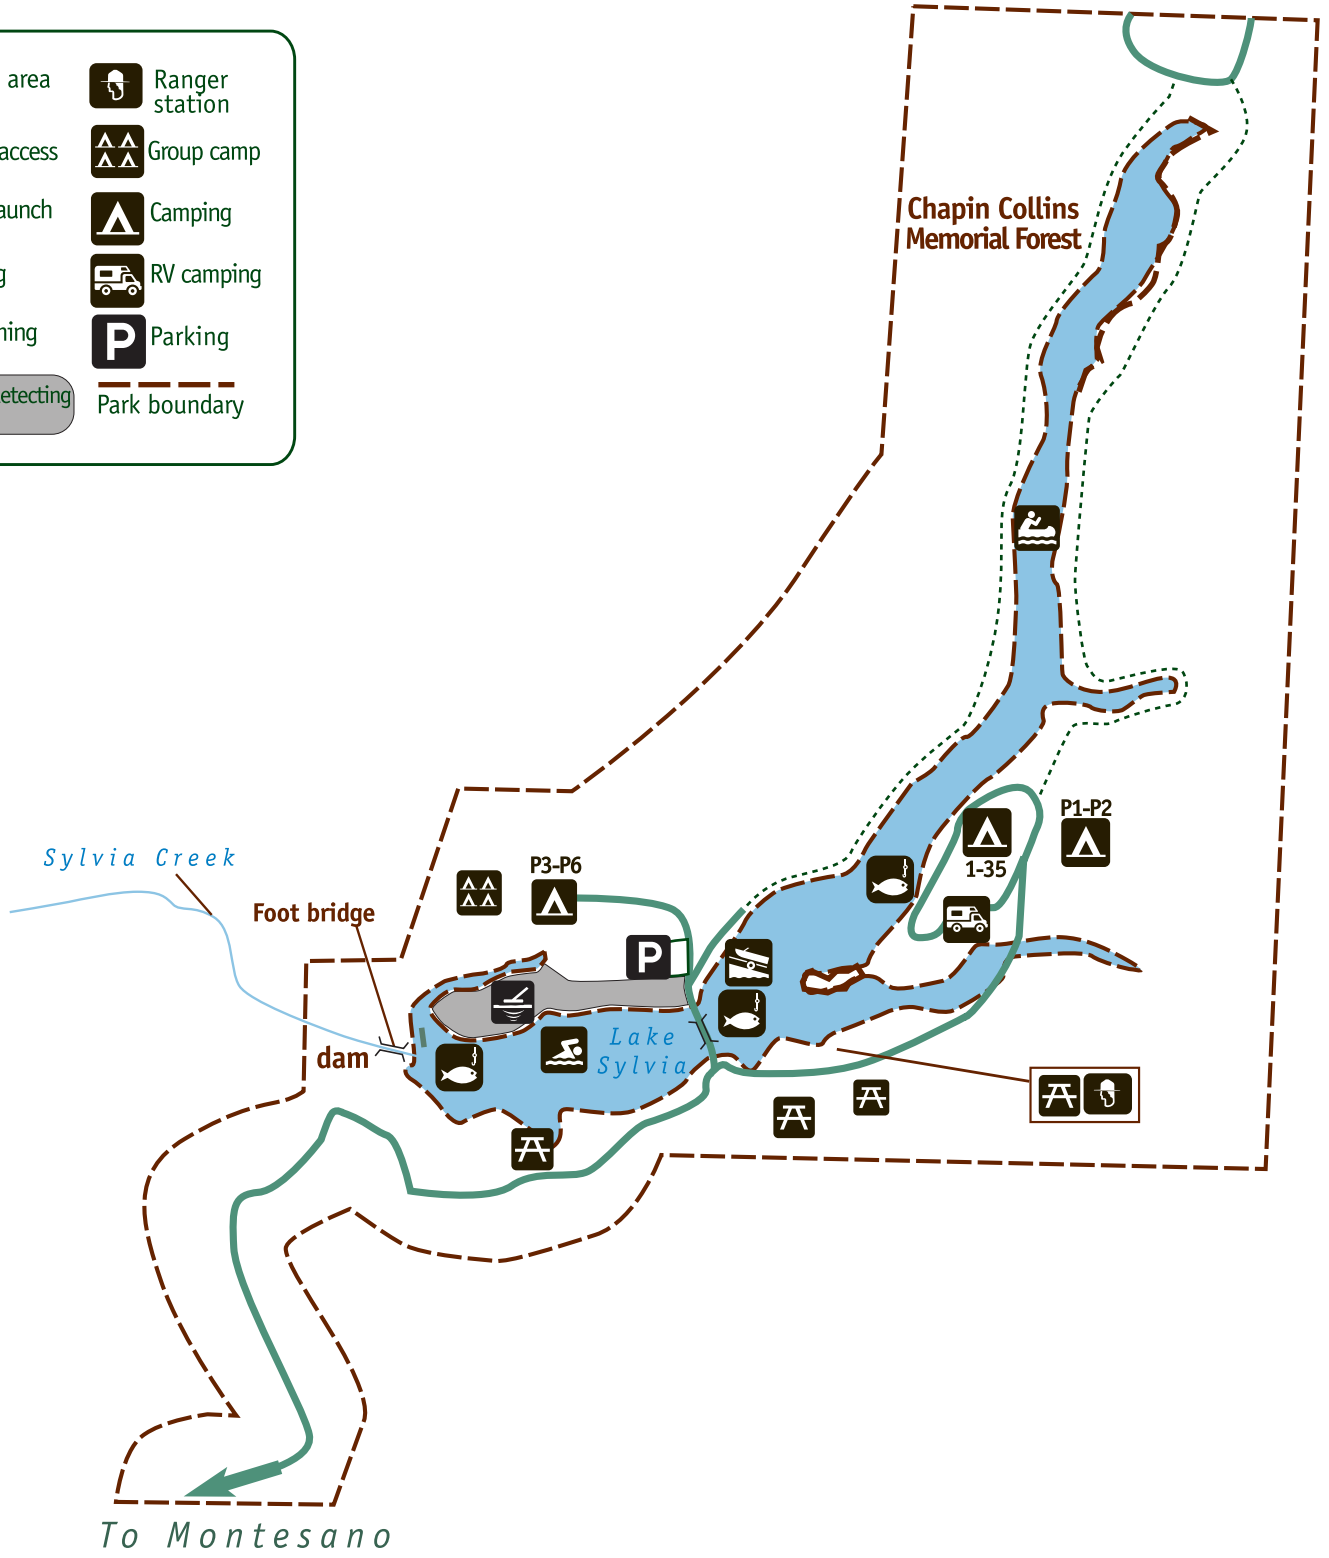

Lake Sylvania State Park

	Picnic area		Ranger station
	Canoe access		Group camp
	Boat launch		Camping
	Fishing		RV camping
	Swimming		Parking
	Metal detecting area		Park boundary

(Revised 10.06.10)