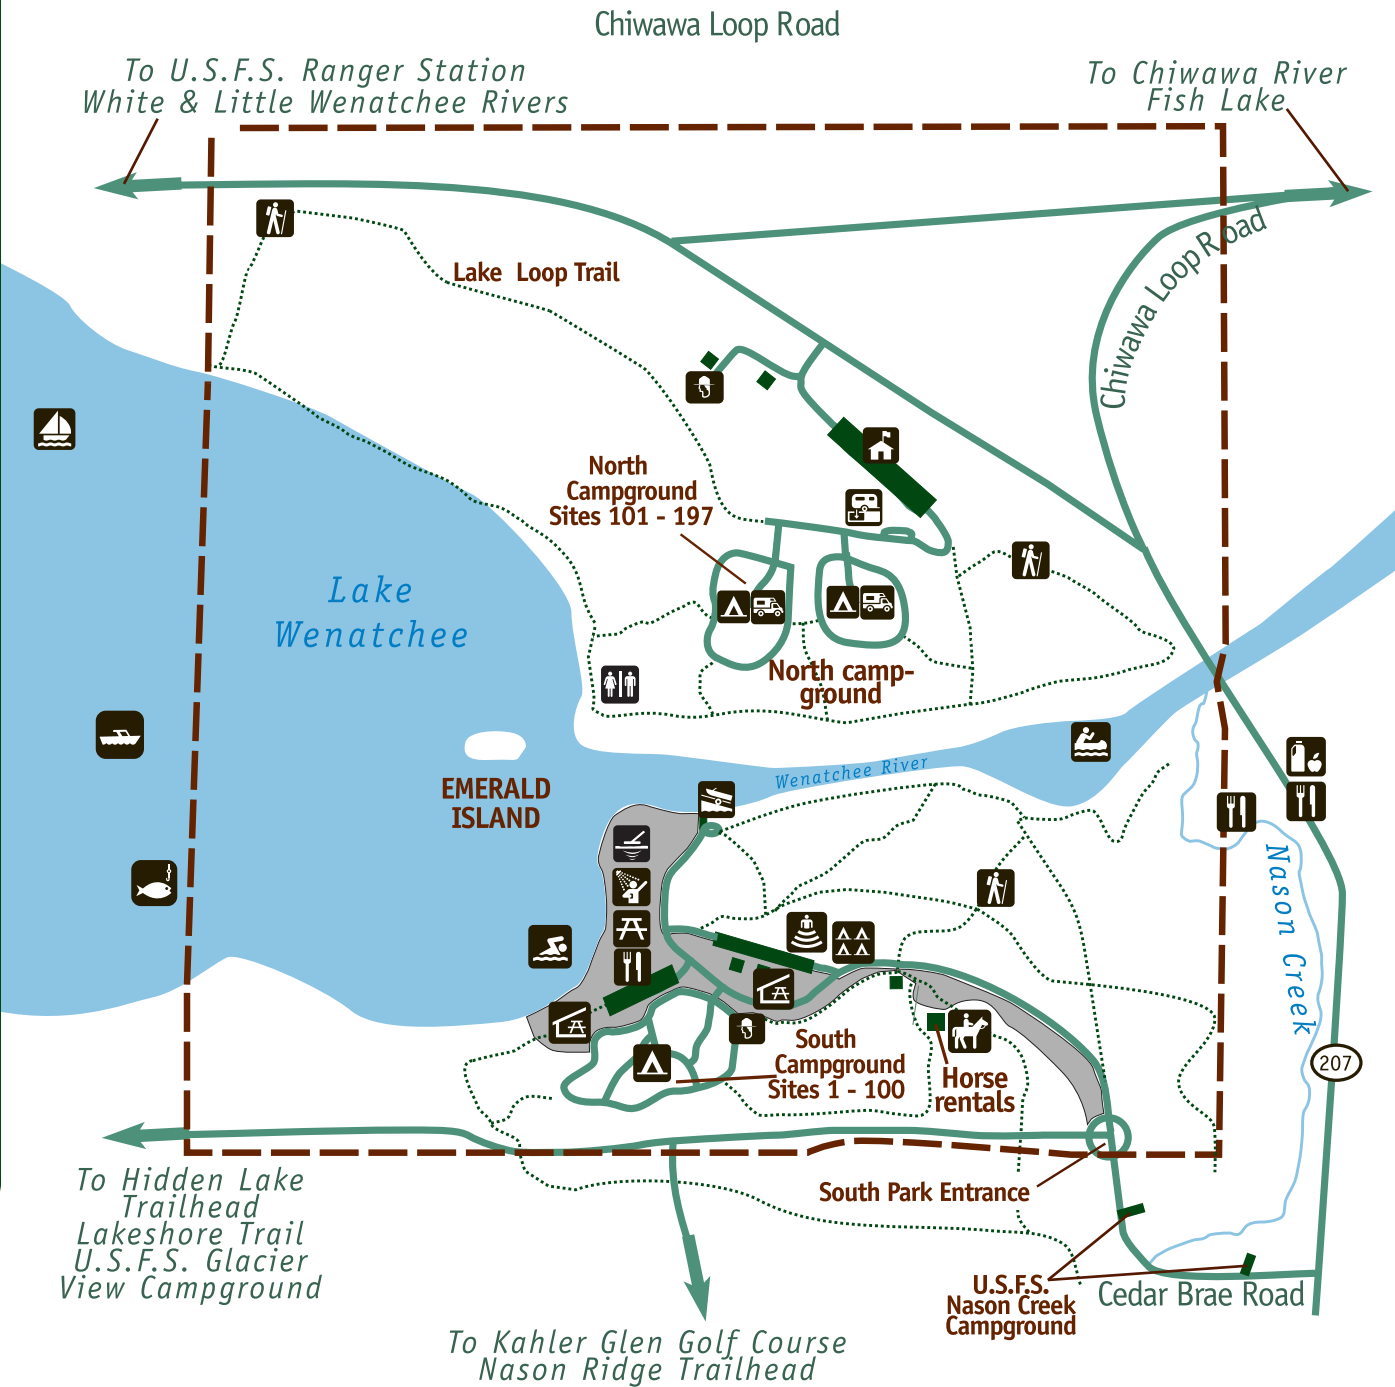

Lake Wenatchee State Park

- Hiking
 - Boating
 - Sailing
 - Fishing
 - Swimming
 - Canoe access
 - Picnic area
 - Camping
 - Amphitheater
 - Boat launch
 - Trailer dump
 - Group camp
 - RV camping
 - Food service
 - Welcome station
 - Ranger station
 - Showers
 - Equestrian area
 - Store
 - Picnic shelter
 - Restroom
 - Metal detecting area
- Park boundary**
Summer trails are open during winter for winter recreation.