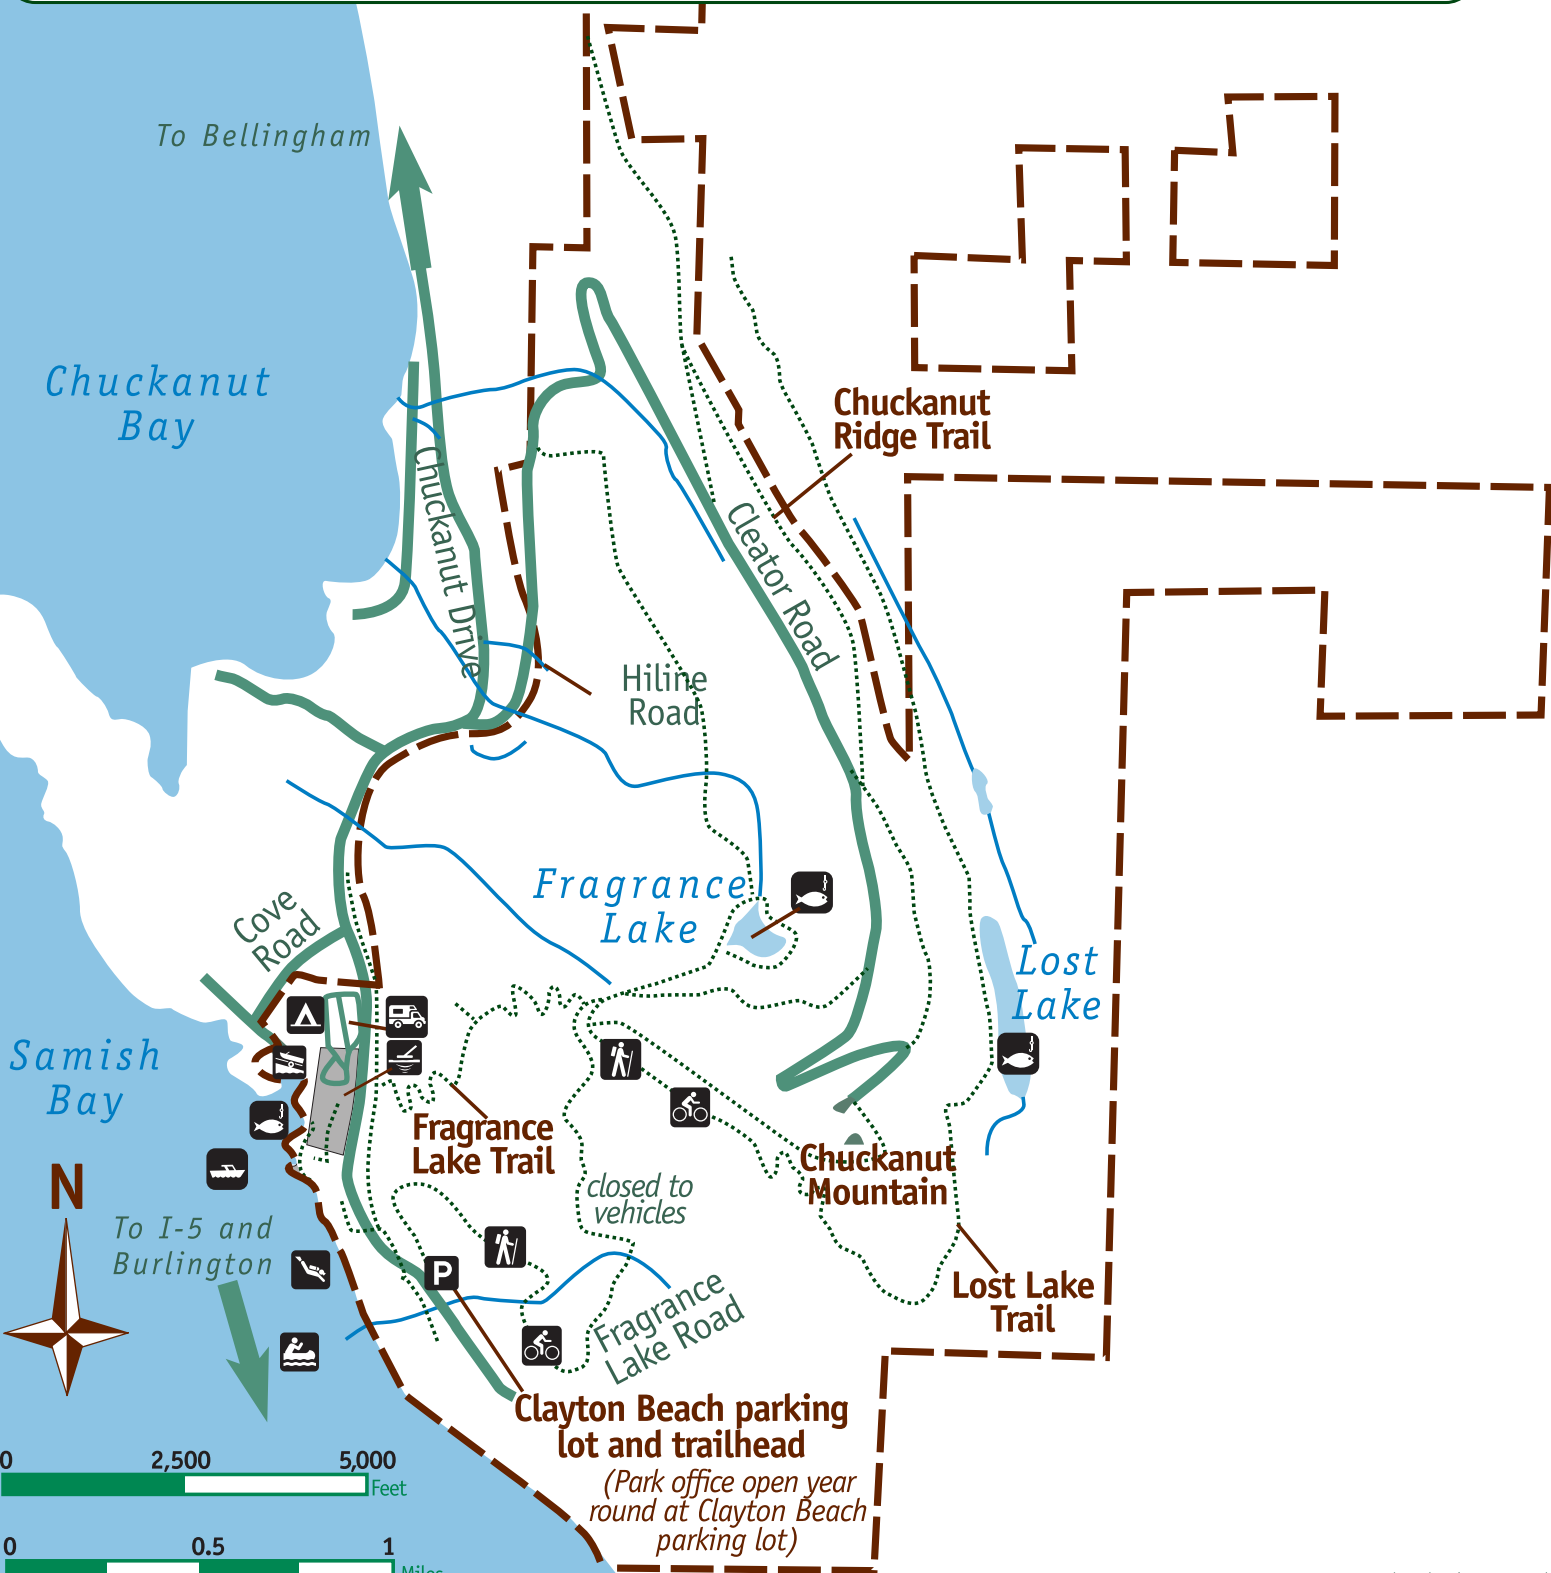

Larrabee State Park

- Biking
- Boating
- Fishing
- Camping
- RV camping
- Parking
- Park boundary
- Hiking
- Scuba diving
- Canoe access
- Boat launch
- Ranger station
- Metal detecting area

Users of metal detectors must complete an application and register with park staff before metal detecting.