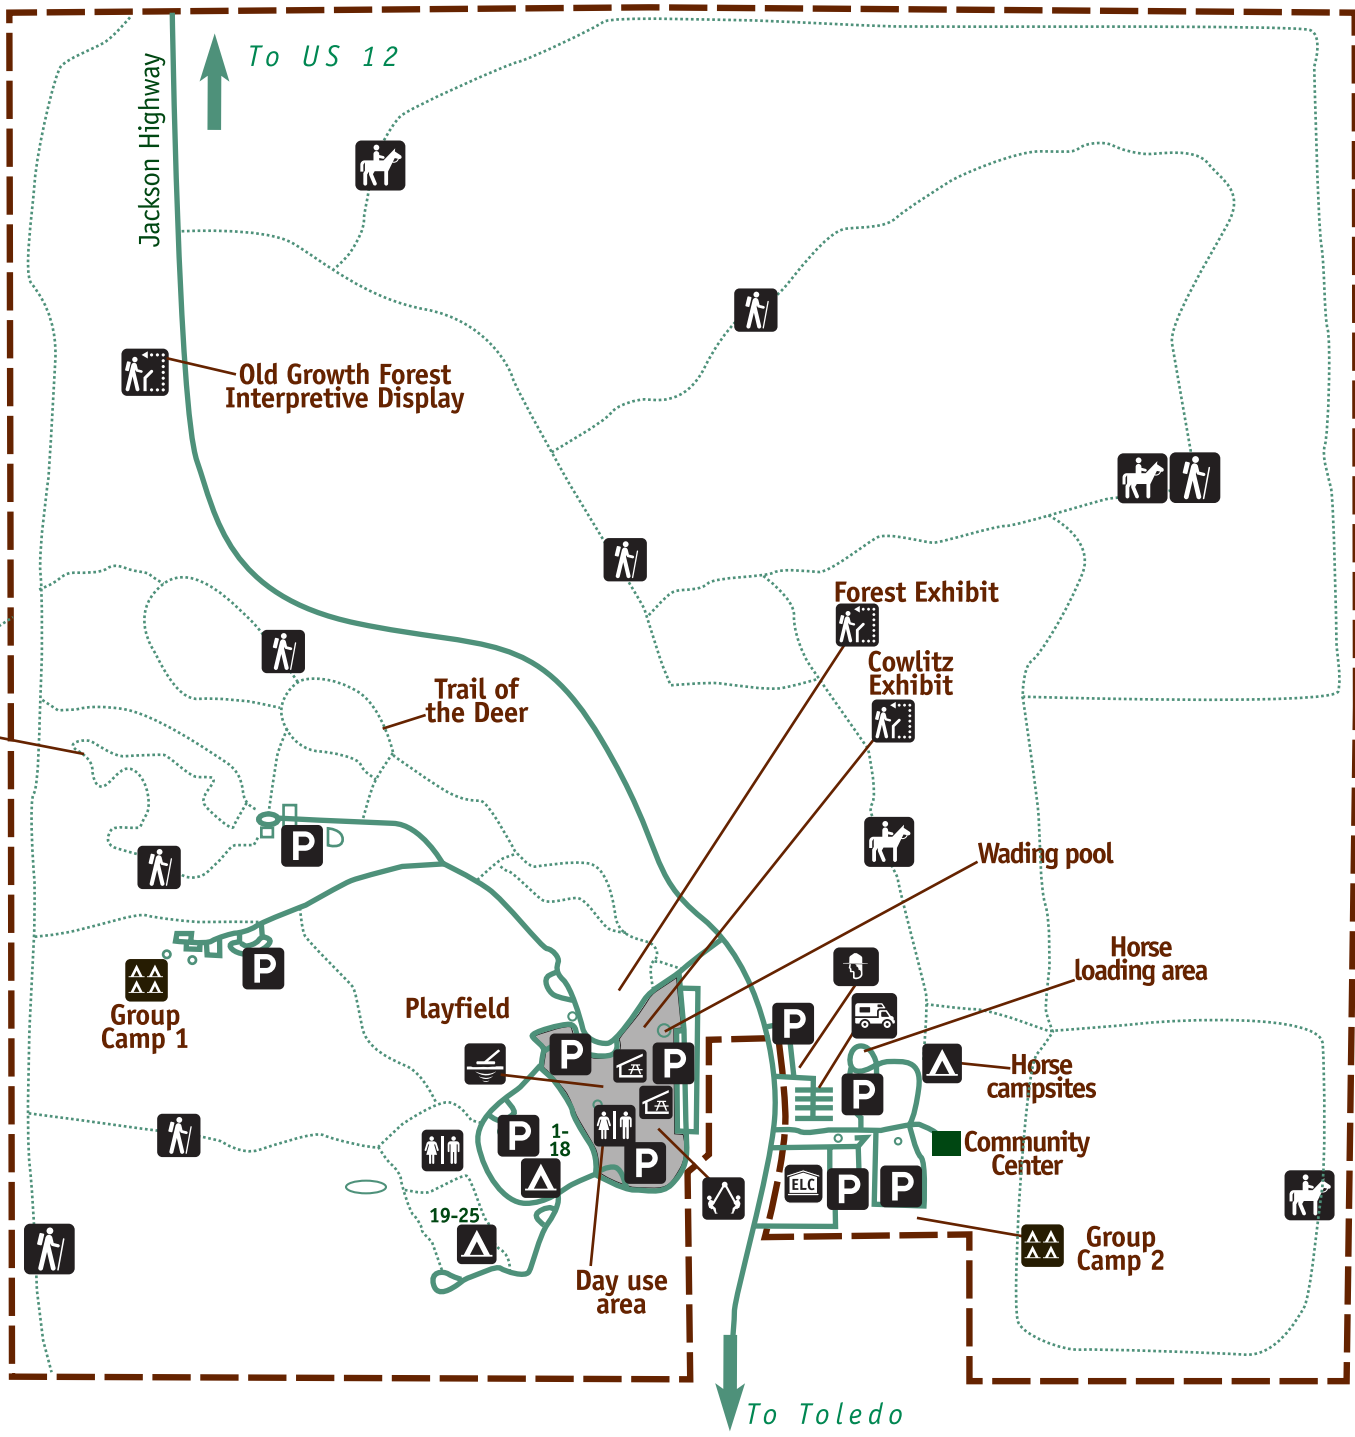

Lewis and Clark State Park

- Hiking
 - Restroom
 - Ranger station
 - Parking
 - Interpretive exhibit
 - Equestrian area
 - Picnic shelter
 - RV area
 - Environmental Learning Center
 - Playground
 - Camping
 - Metal detecting area
- Park boundary