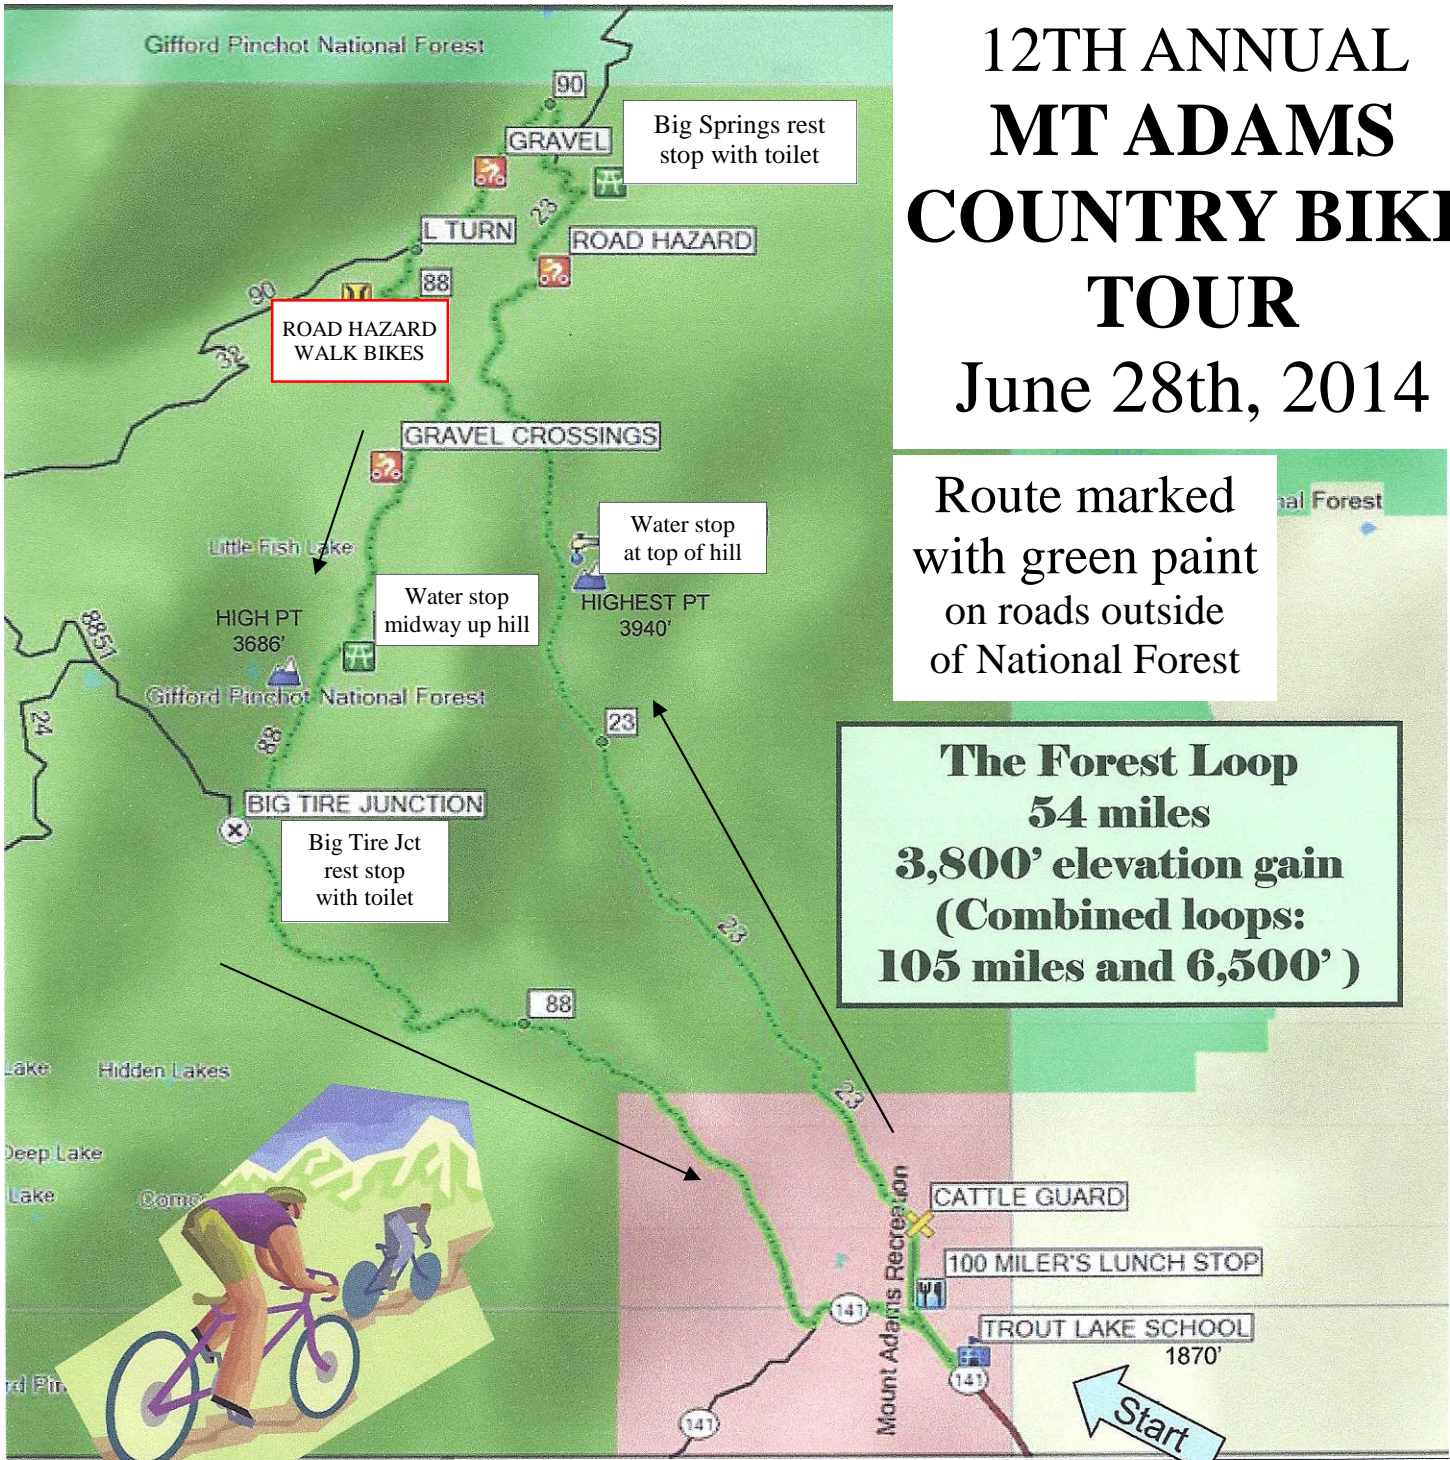

12TH ANNUAL MT ADAMS COUNTRY BIKE TOUR

June 28th, 2014

The Forest Loop
54 miles
3,800' elevation gain
(Combined loops: 105 miles and 6,500')