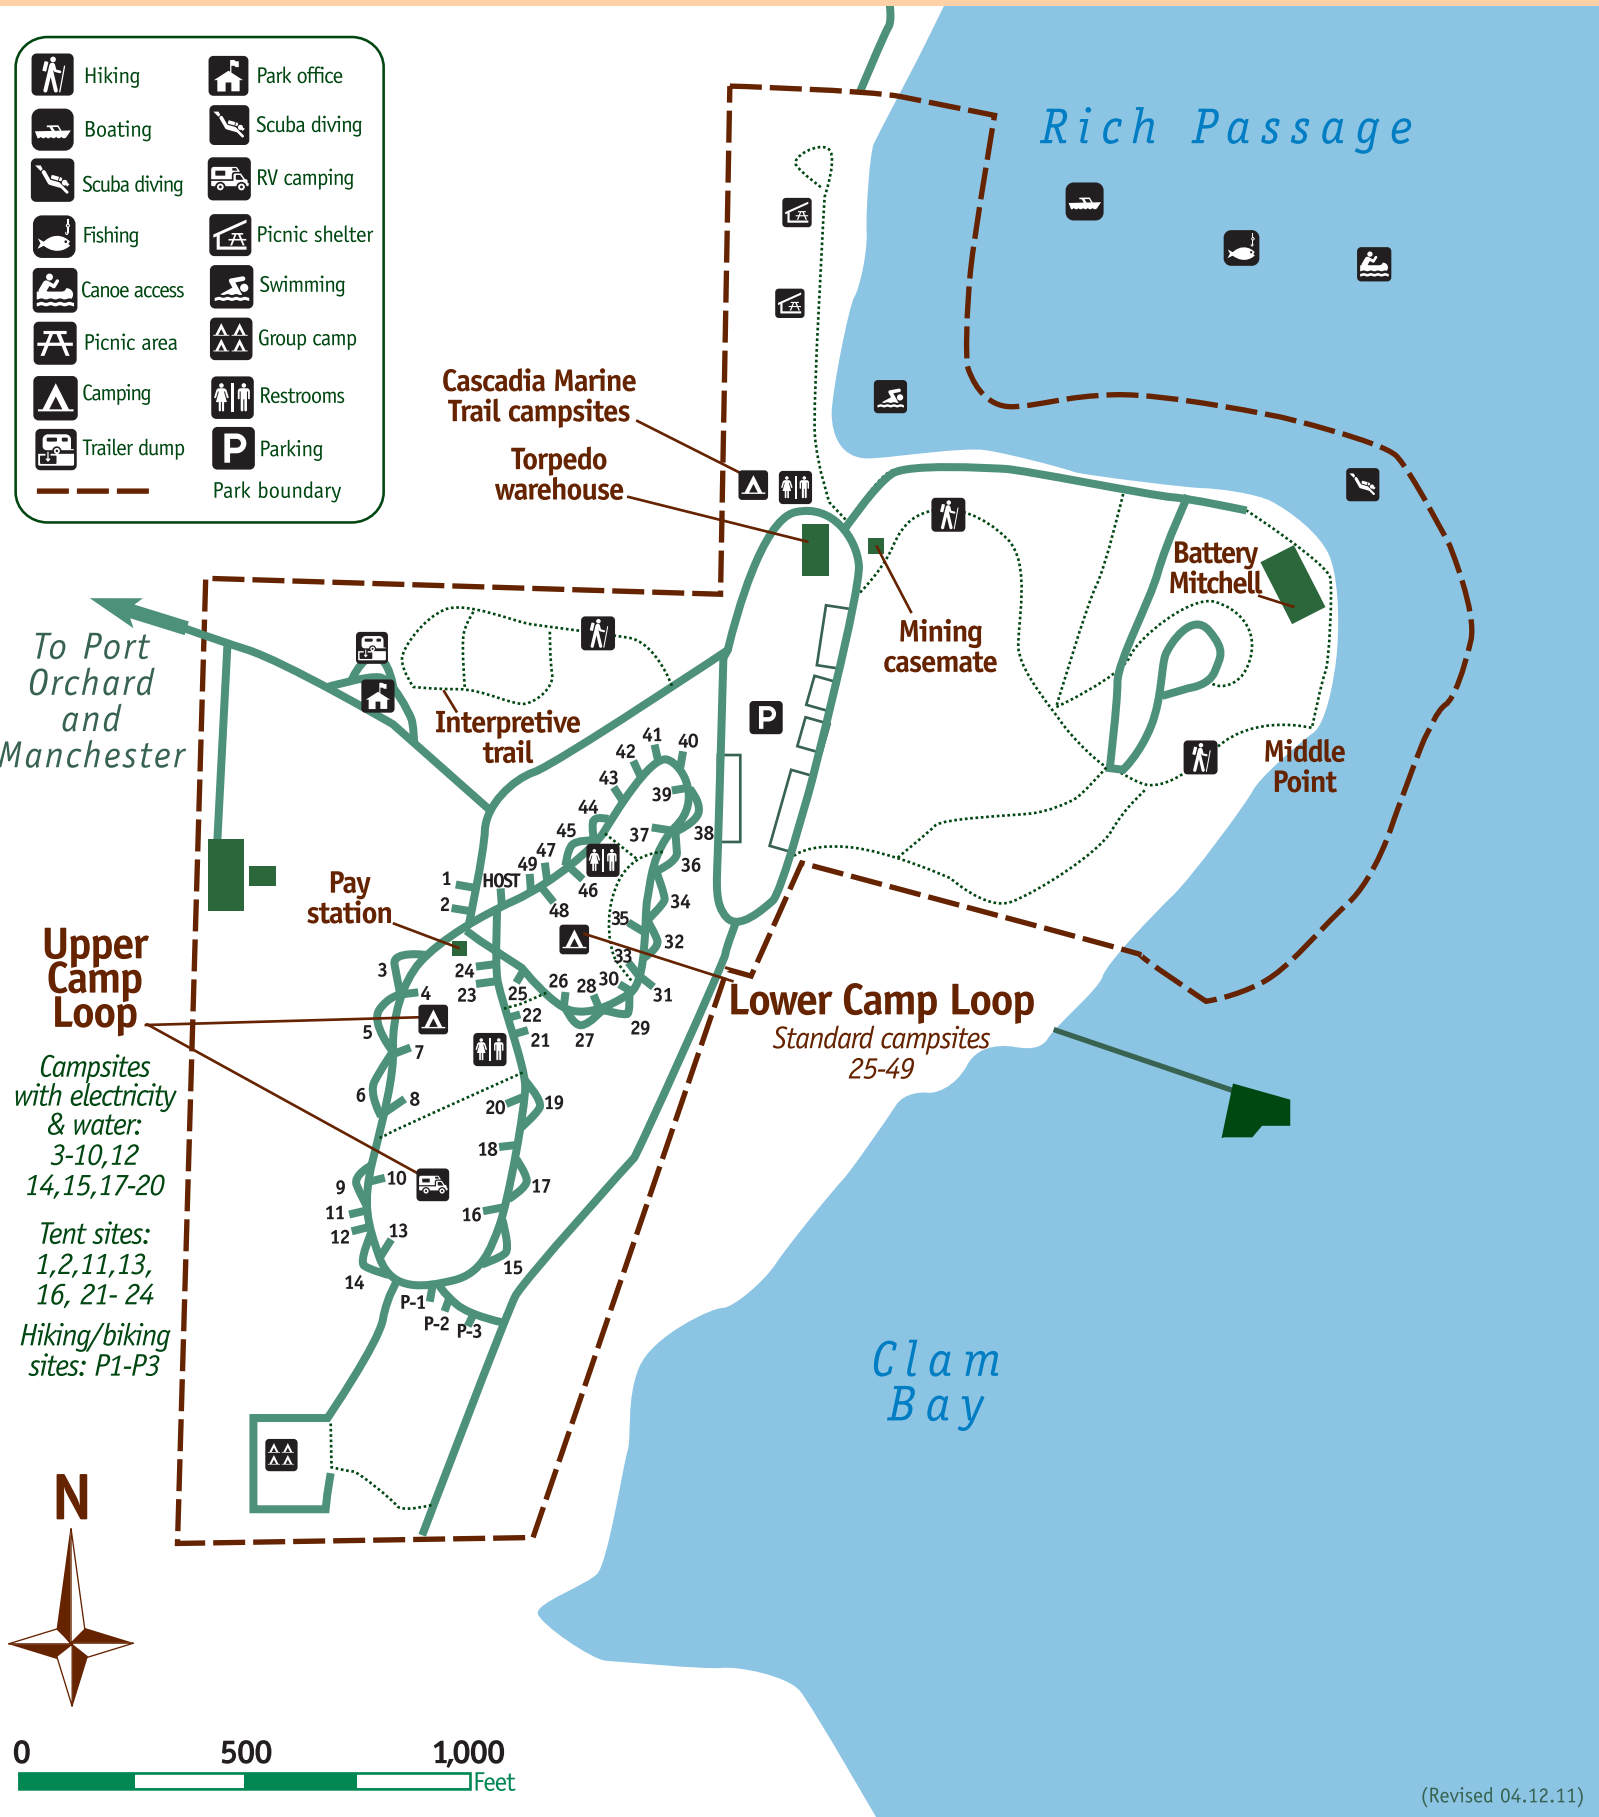

Manchester State Park

- | | | | |
|--|--------------|--|----------------|
| | Hiking | | Park office |
| | Boating | | Scuba diving |
| | Scuba diving | | RV camping |
| | Fishing | | Picnic shelter |
| | Canoe access | | Swimming |
| | Picnic area | | Group camp |
| | Camping | | Restrooms |
| | Trailer dump | | Parking |
| | | | Park boundary |

(Revised 04.12.11)