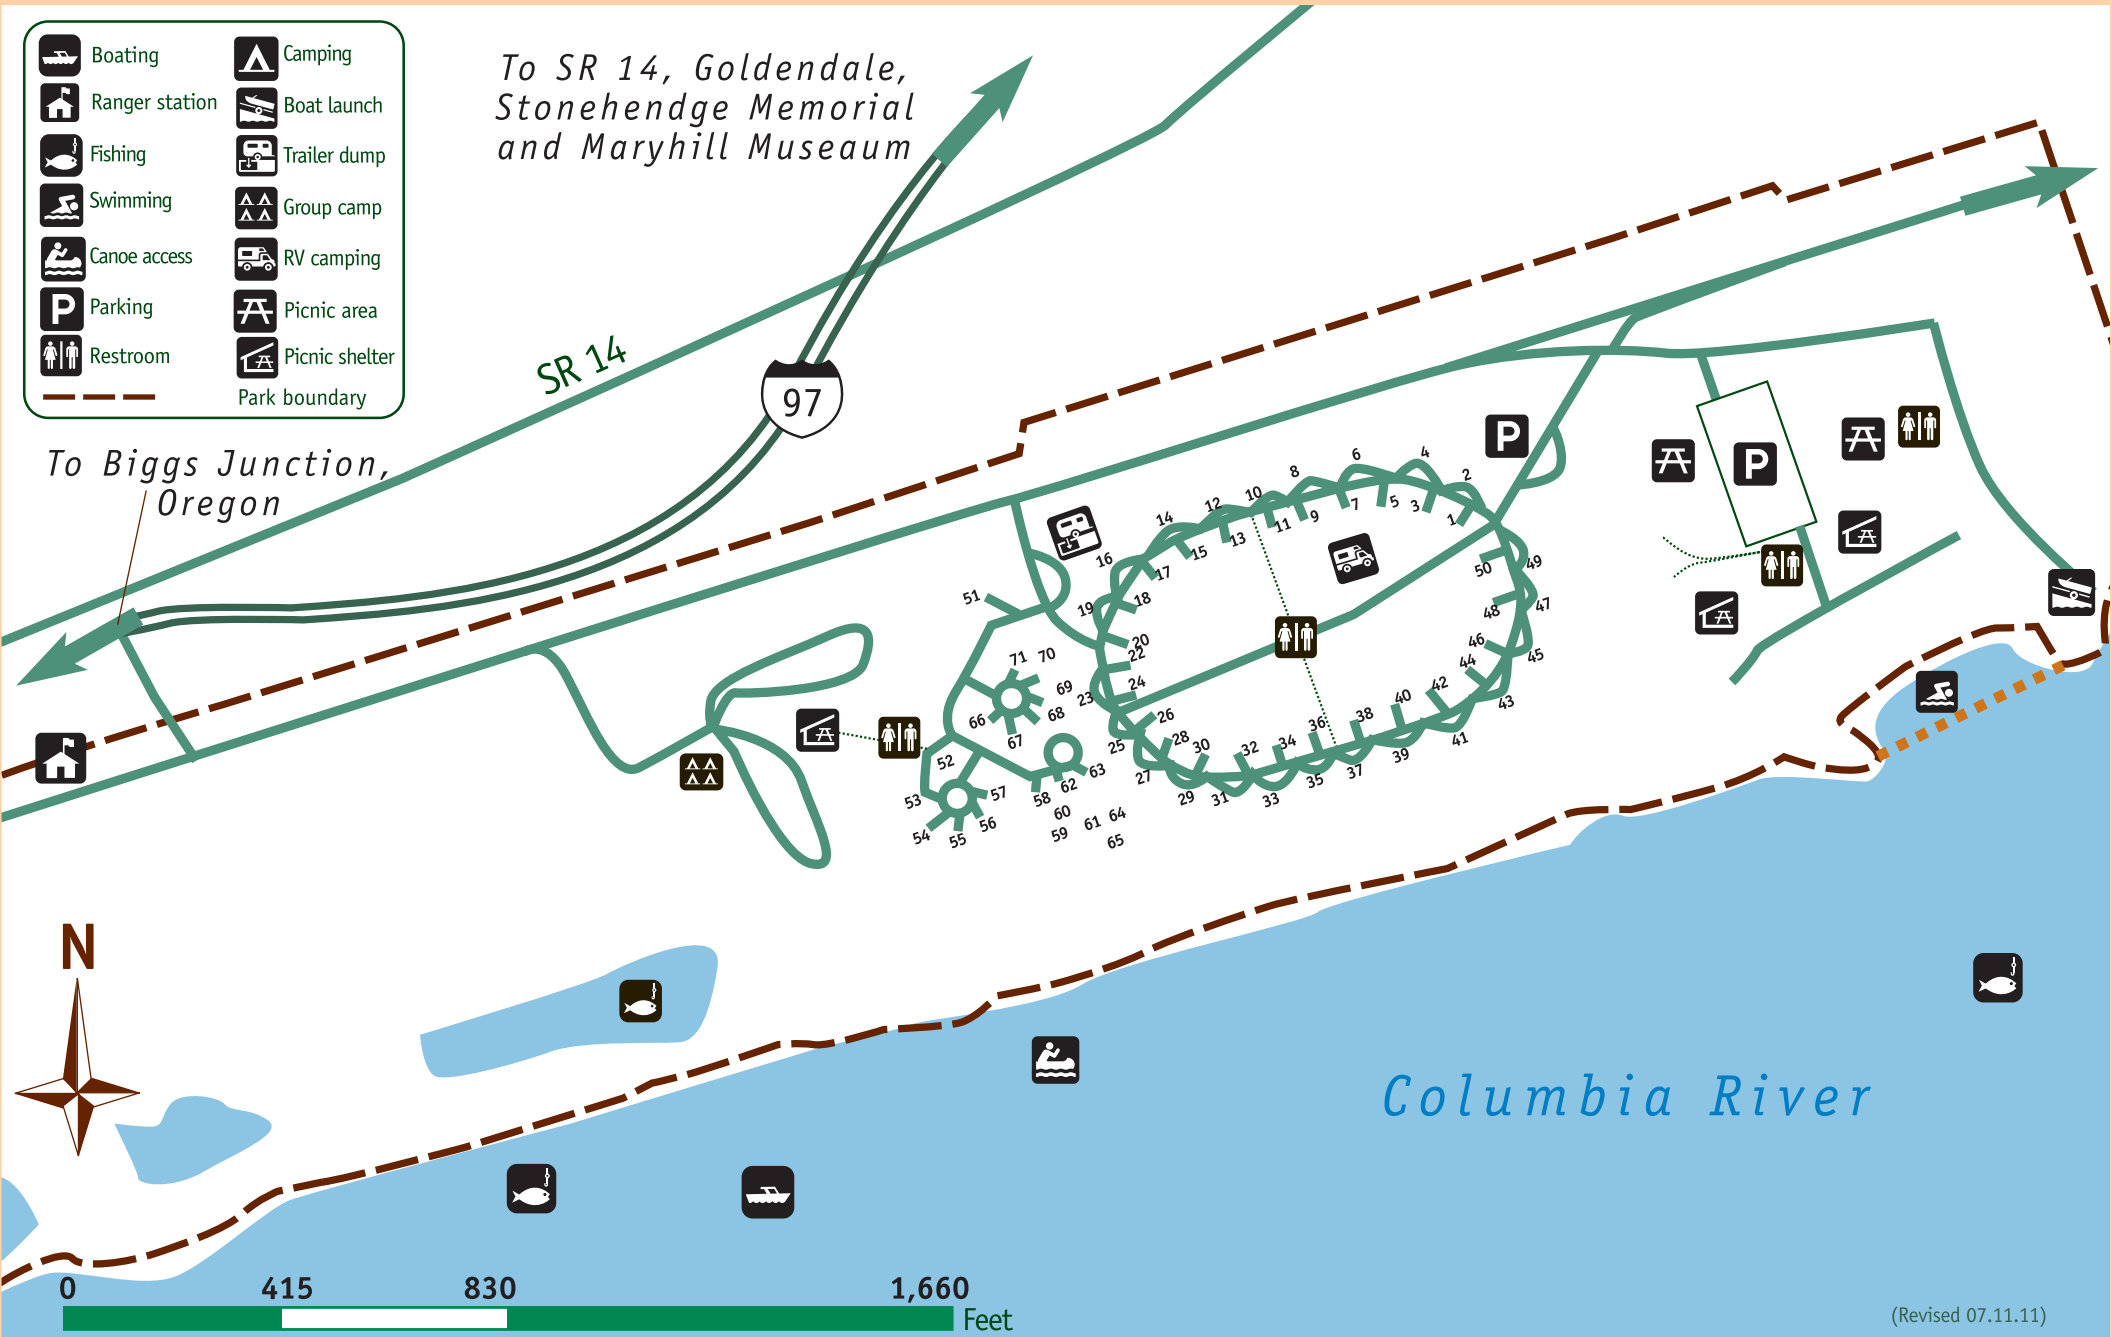

Maryhill State Park

- | | |
|----------------|----------------|
| Boating | Camping |
| Ranger station | Boat launch |
| Fishing | Trailer dump |
| Swimming | Group camp |
| Canoe access | RV camping |
| Parking | Picnic area |
| Restroom | Picnic shelter |
| Park boundary | |

*To SR 14, Goldendale,
Stonehenge Memorial
and Maryhill Museum*

*To Biggs Junction,
Oregon*

(Revised 07.11.11)