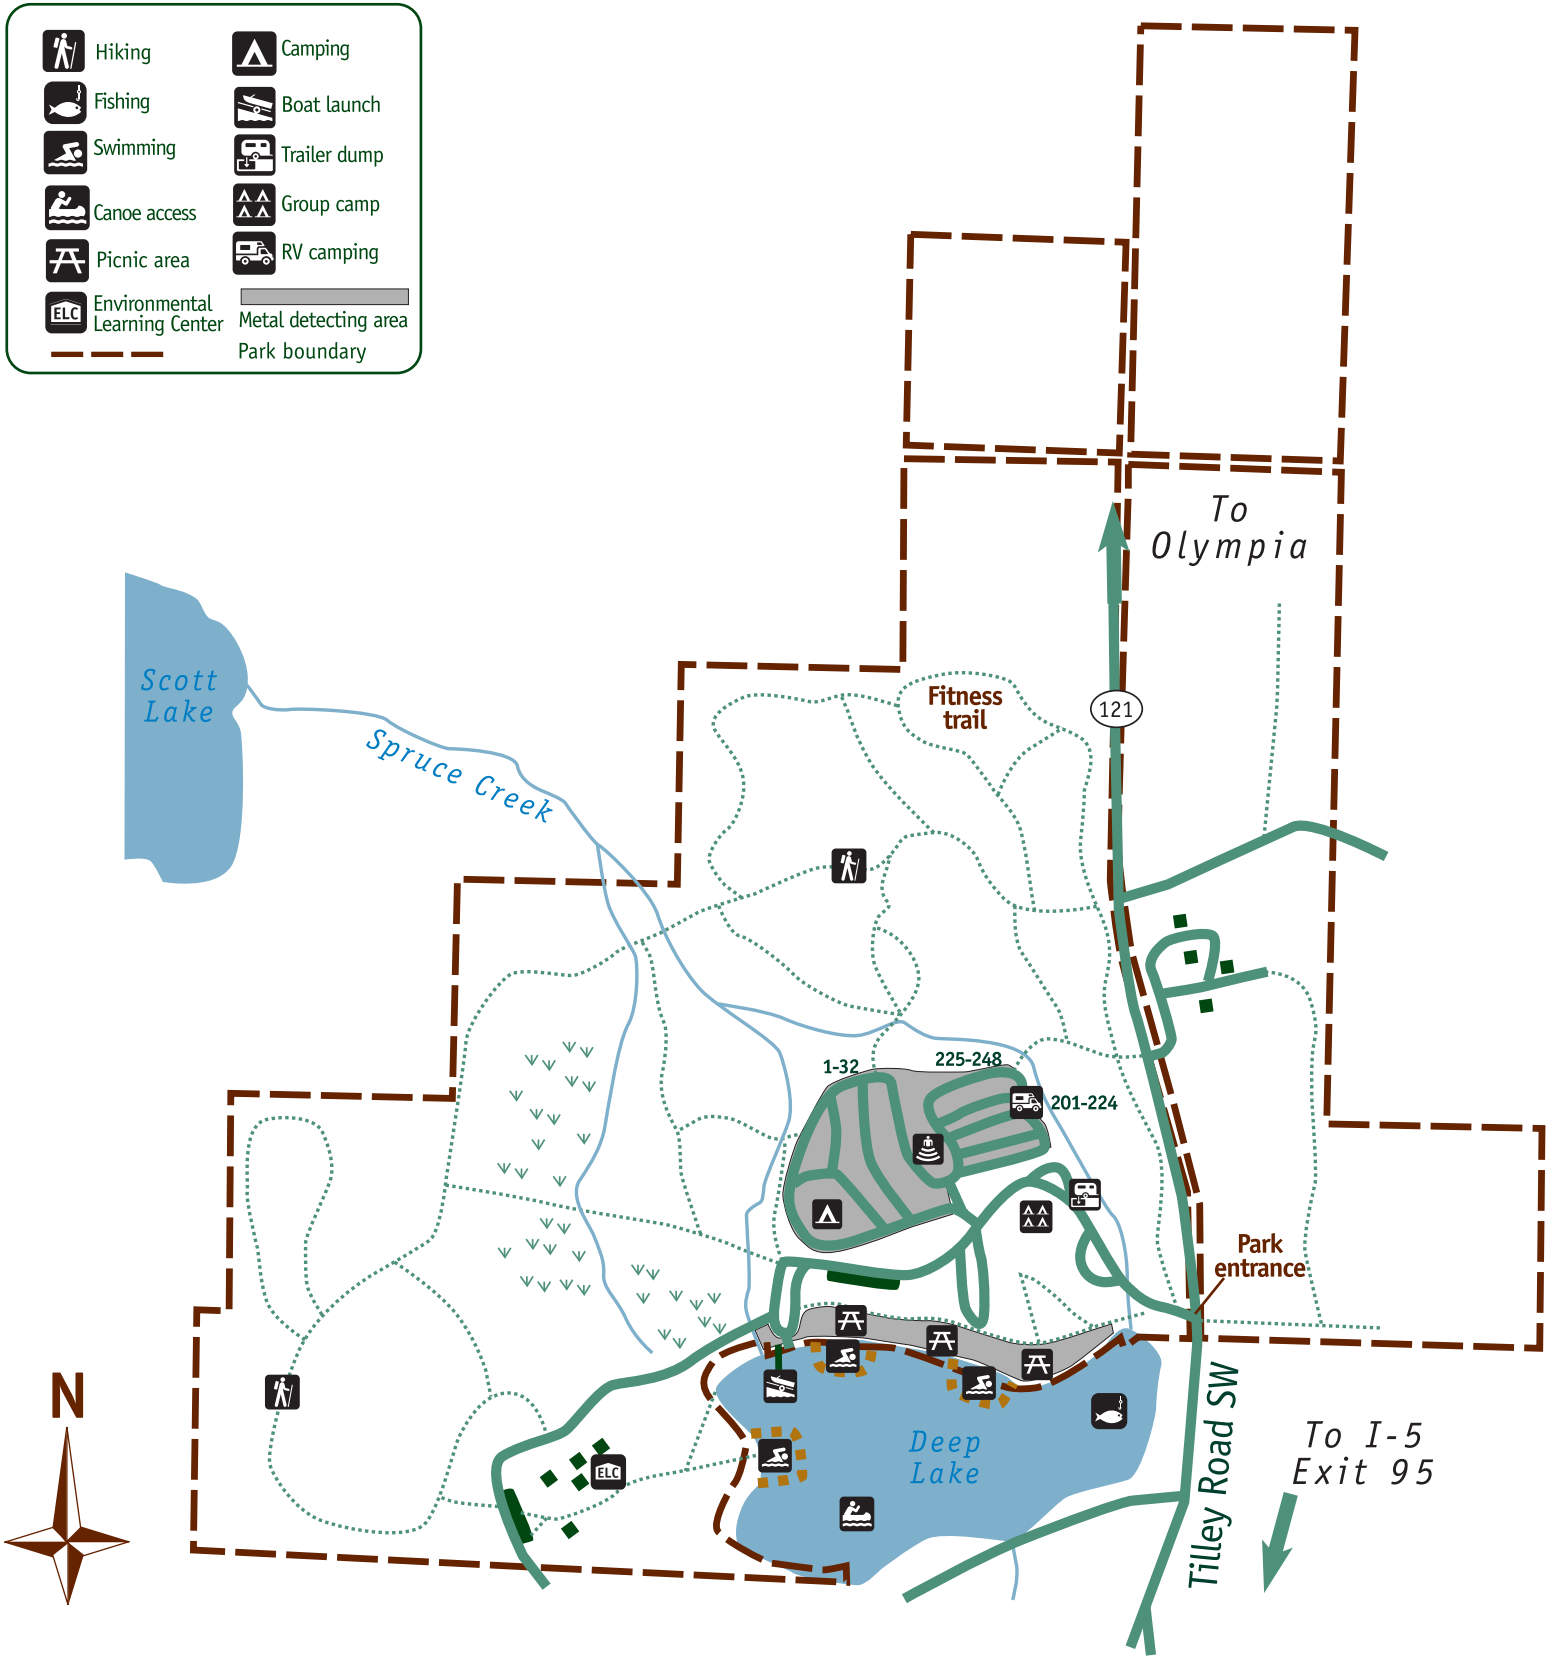

# Millersylvania State Park

	Hiking		Camping
	Fishing		Boat launch
	Swimming		Trailer dump
	Canoe access		Group camp
	Picnic area		RV camping
	Environmental Learning Center		Metal detecting area
			Park boundary

(Revised 03.19.10)