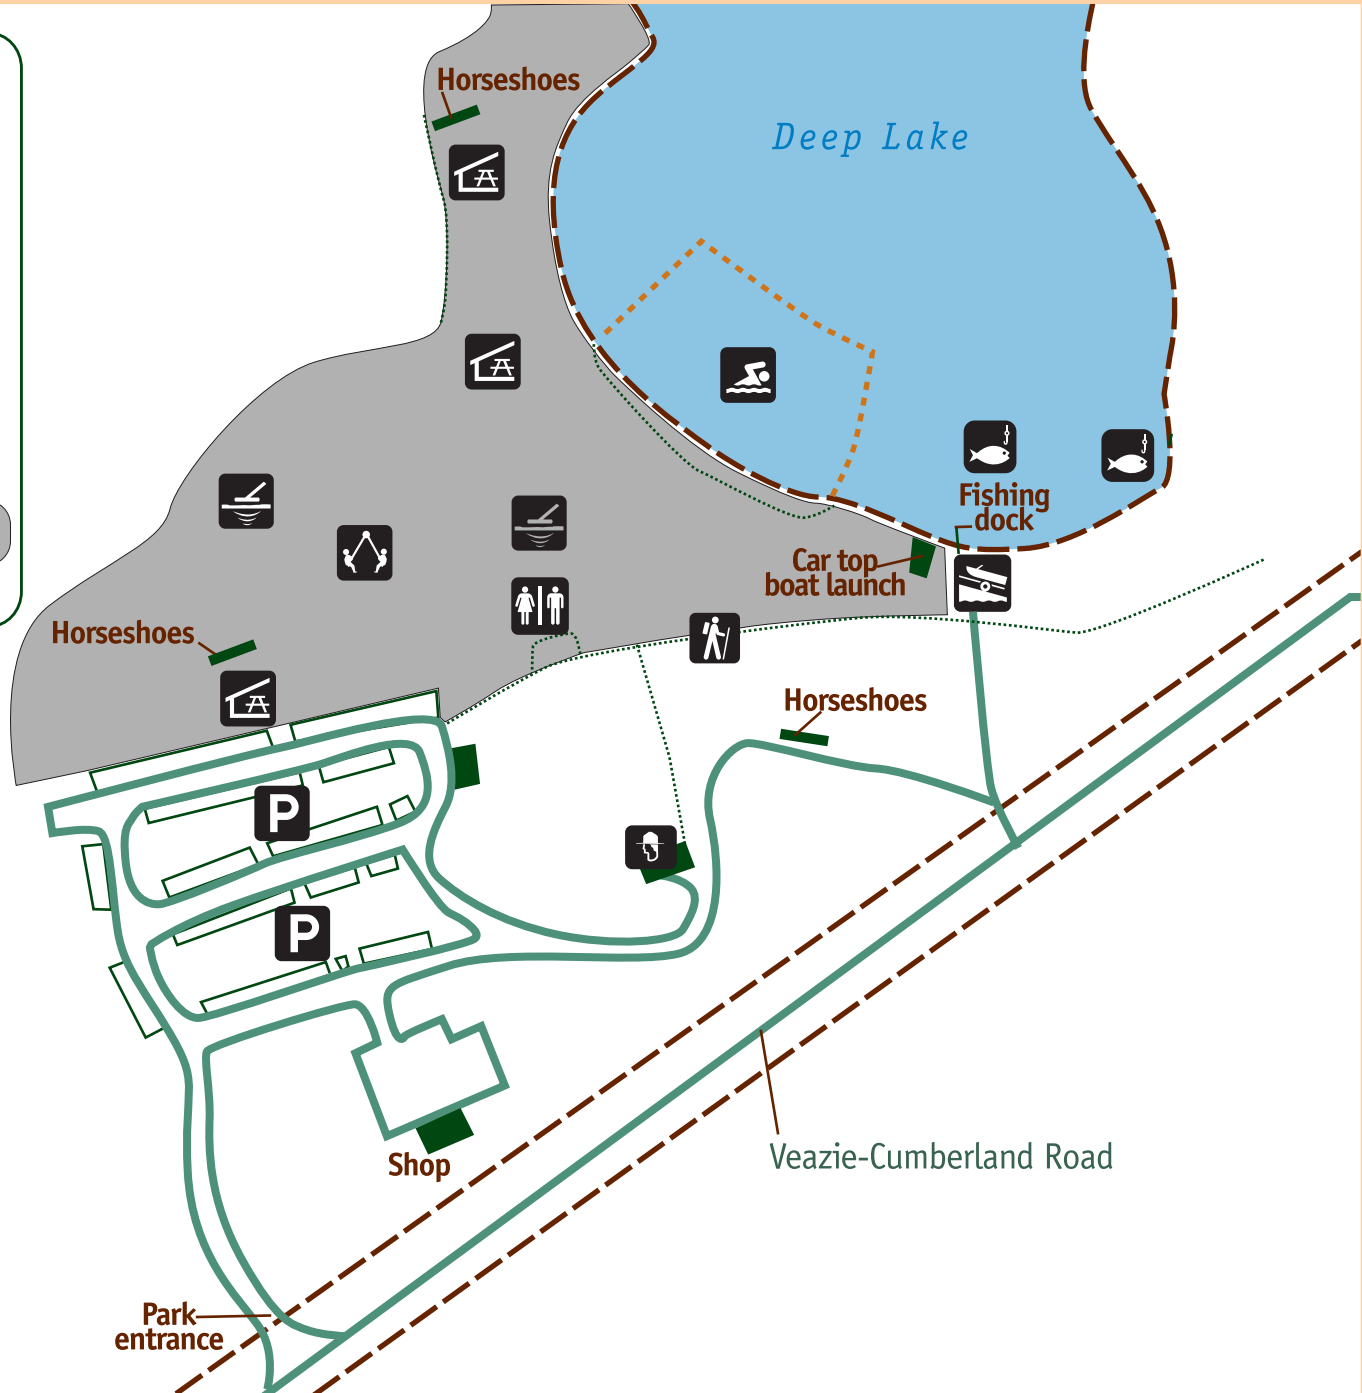

Nolte State Park

- Swimming
- Fishing
- Boat launch
- Hiking
- Parking
- Playground
- Kitchen shelter
- Restroom
- Park office
- Metal detecting area
- Park boundary

(Revised 09.27.10)