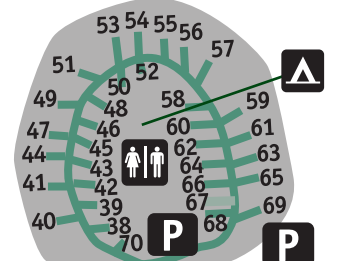

Ocean City State Park

- Hiking
 - Restrooms
 - Trailer dump
 - Camping
 - Picnic area
 - Ranger station
 - Group camp
 - Wildlife viewing
 - Park boundary
 - Metal detecting area
- Campsites 138-156 and 164-173 are full hookup sites. All others are standard campsites.

Pacific Ocean

LOOP #3 Sites 71-130

LOOP #2 Sites 38-70

Camp host

LOOP #4 Sites 131-178

Group Camp 1
Max. 40 people
Min. 20 people

Group Camp 2
Max. 30 people
Min. 20 people

LOOP #1 Sites 1-37