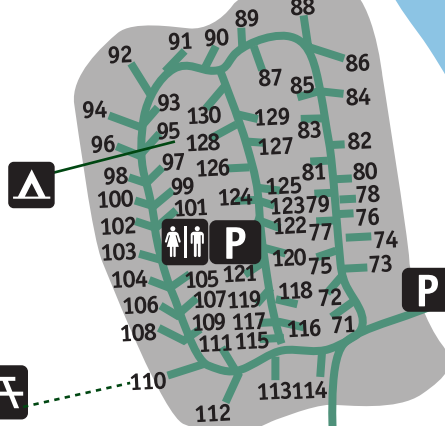

Ocean City State Park

- Hiking
 - Restrooms
 - Trailer dump
 - Camping
 - Picnic area
 - Ranger station
 - Group camp
 - Wildlife viewing
 - Park boundary
 - Metal detecting area
- Campsites 138-156 and 164-173 are full hookup sites. All others are standard campsites.

Pacific Ocean

LOOP #3 Sites 71-130

LOOP #2 Sites 38-70

Camp host

LOOP #4 Sites 131-178

Group Camp 1
Max. 40 people
Min. 20 people

Group Camp 2
Max. 30 people
Min. 20 people

LOOP #1 Sites 1-37

115

To
SR 109
Aberdeen
and
Hoquiam

To
Ocean Shores