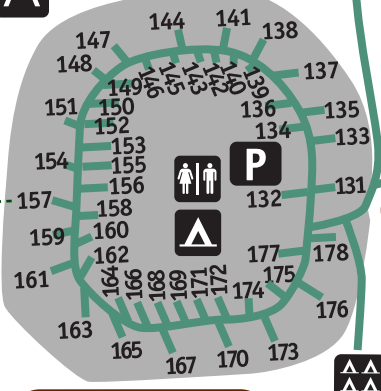

Ocean City State Park

- Hiking
 - Restrooms
 - Trailer dump
 - Camping
 - Picnic area
 - Ranger station
 - Group camp
 - Wildlife viewing
 - Park boundary
 - Metal detecting area
- Campsites 138-156 and 164-173 are full hookup sites. All others are standard campsites.

Pacific Ocean

LOOP #3 Sites 71-130

LOOP #2 Sites 38-70

Camp host

LOOP #4 Sites 131-178

Group Camp 1
Max. 40 people
Min. 20 people

Group Camp 2
Max. 30 people
Min. 20 people

LOOP #1 Sites 1-37

115

To
SR 109
Aberdeen
and
Hoquiam

To
Ocean Shores