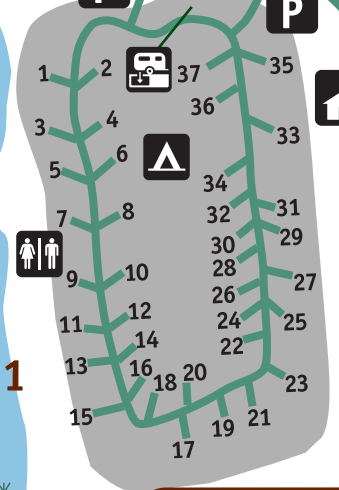

Ocean City State Park

- Hiking
 - Restrooms
 - Trailer dump
 - Camping
 - Picnic area
 - Ranger station
 - Group camp
 - Wildlife viewing
 - Park boundary
 - Metal detecting area
- Campsites 138-156 and 164-173 are full hookup sites. All others are standard campsites.

Pacific Ocean

LOOP #3 Sites 71-130

LOOP #2 Sites 38-70

Camp host

LOOP #4 Sites 131-178

Group Camp 1
Max. 40 people
Min. 20 people

Group Camp 2
Max. 30 people
Min. 20 people

LOOP #1 Sites 1-37

115

To
SR 109
Aberdeen
and
Hoquiam

To
Ocean Shores