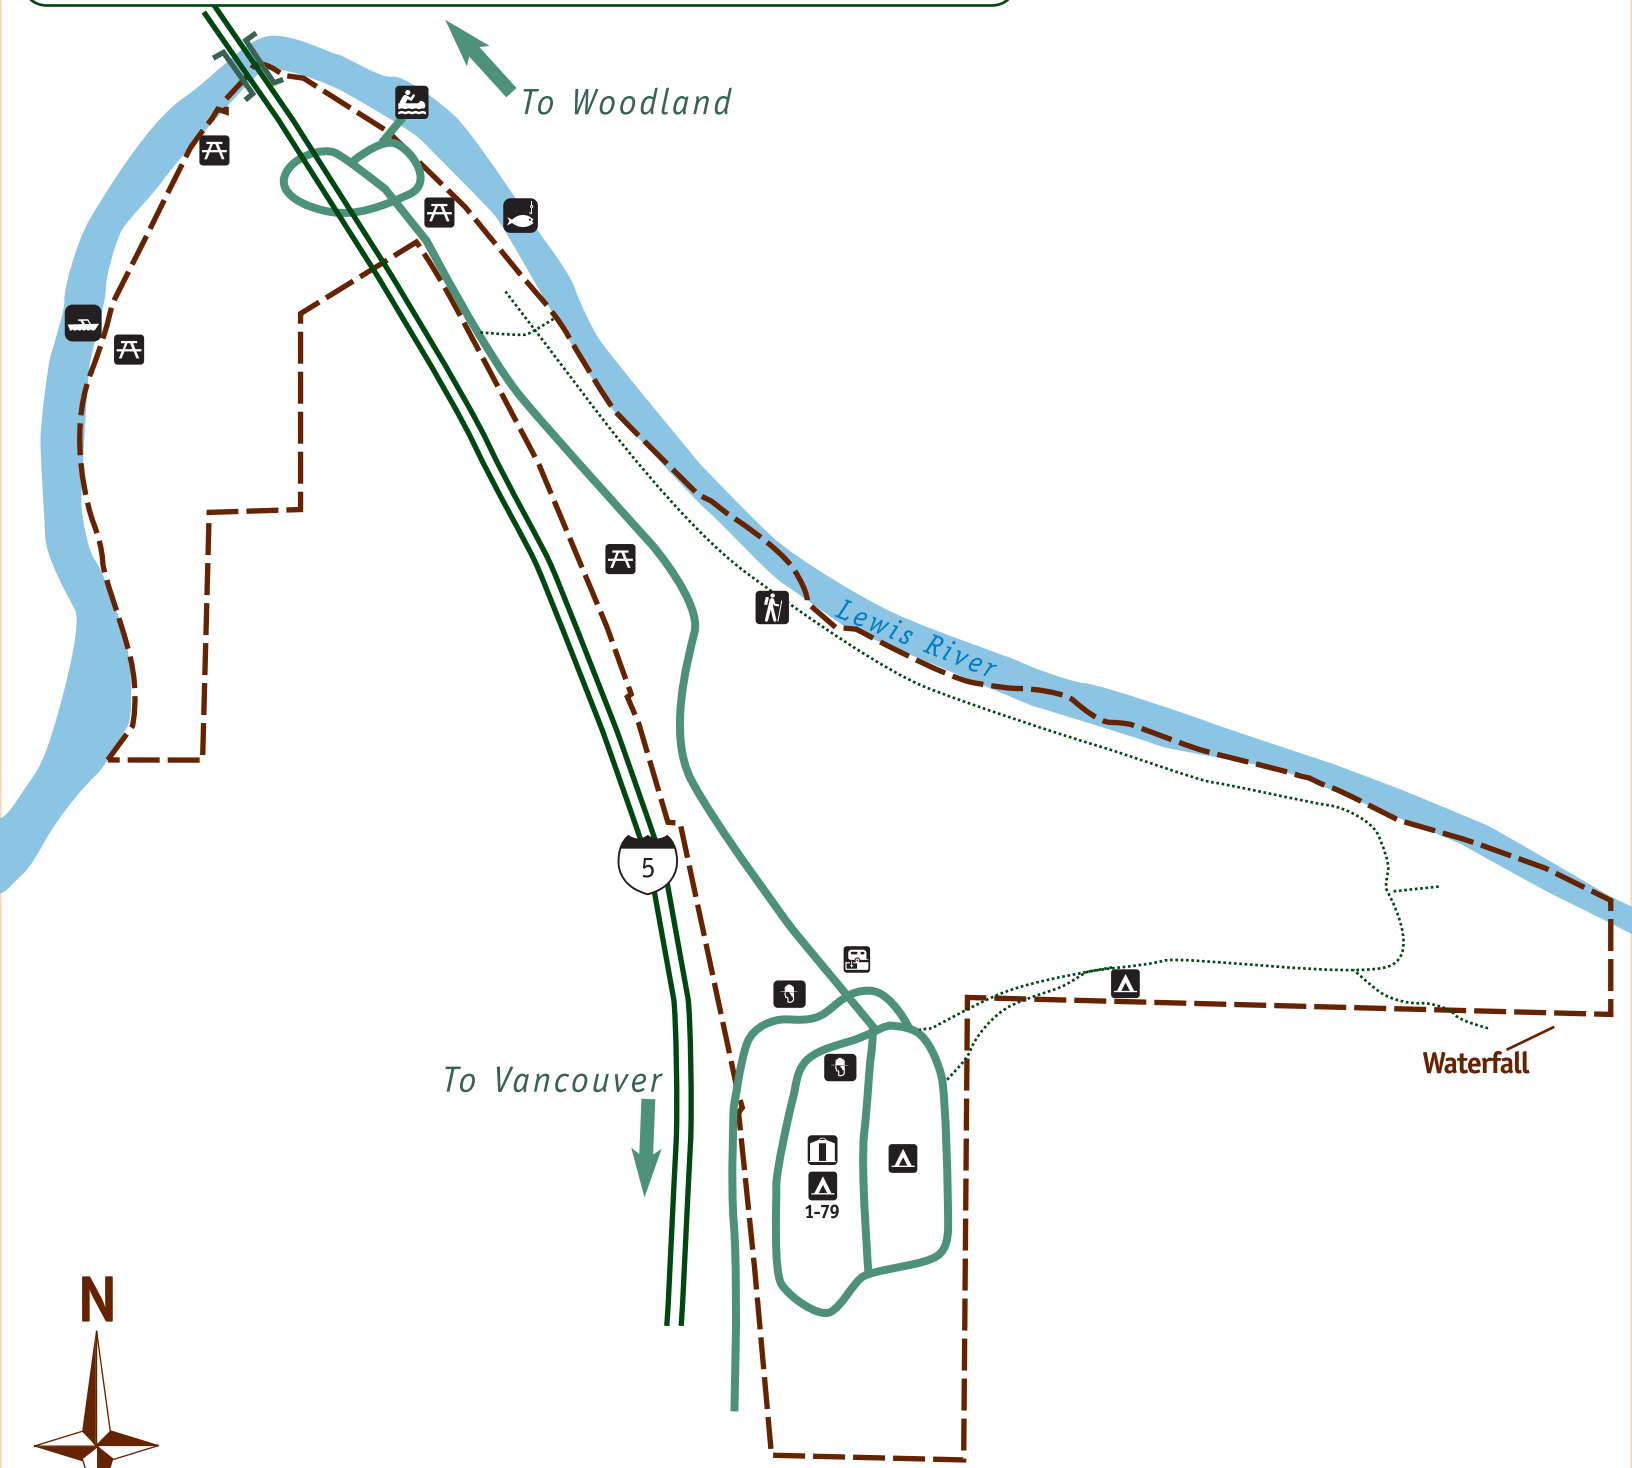

Paradise Point State Park

Ranger station	Boating	Picnic area	Canoe access	Campsites	Yurt Sites 16, 18
				1-20 = Electricity available	
Hiking	Fishing	Trailer dump	Park boundary	21-69 = Standard sites	
				70-79 = Primitive sites	