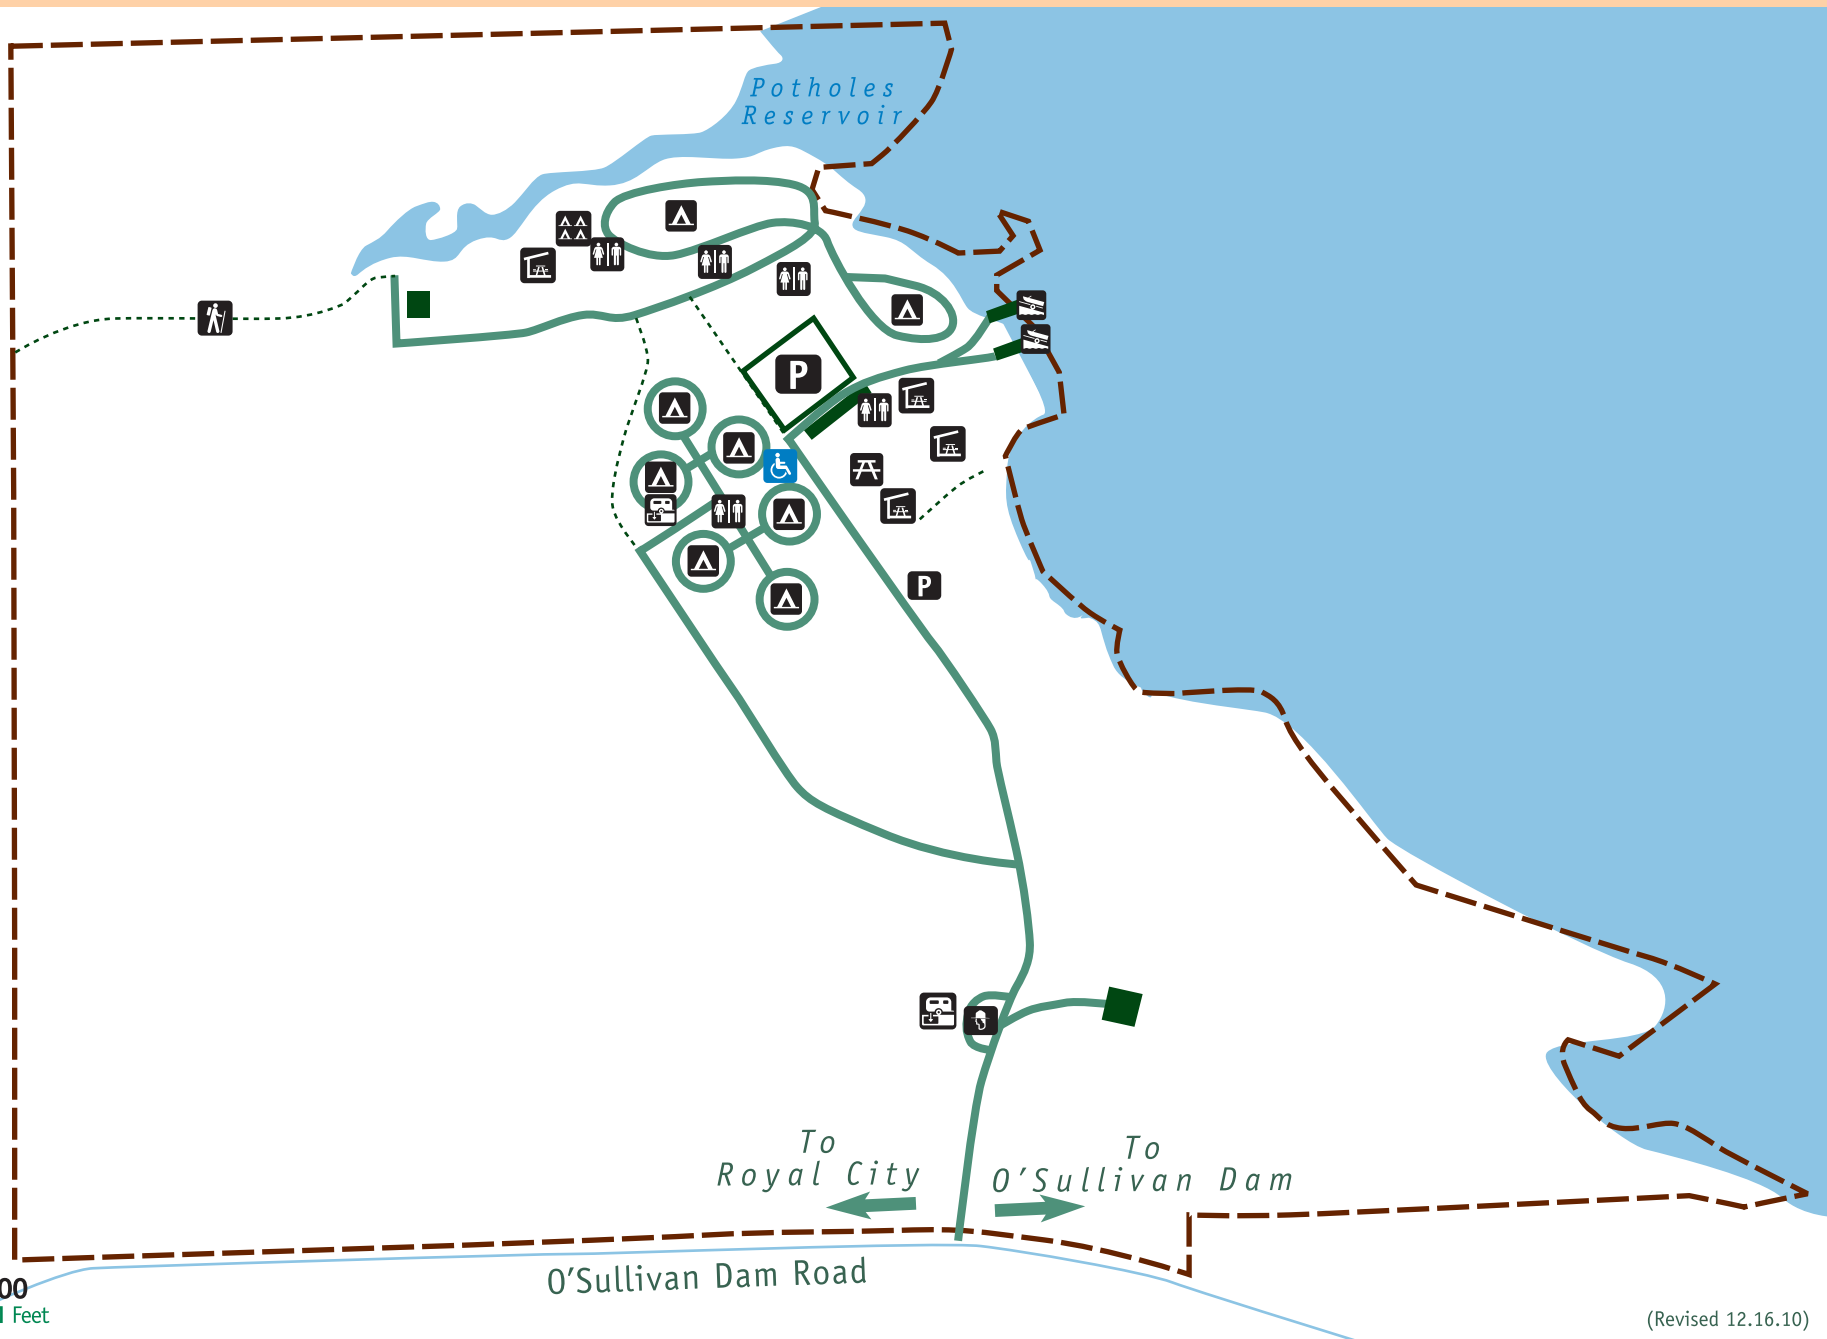

# Potholes State Park

- Hiking
- Parking
- Boat launch
- Restroom
- Picnic shelter
- ADA accessible
- Picnic area
- Trailer dump
- Ranger station
- Group camp
- Camping
- RV camping
- Park boundary

(Revised 12.16.10)