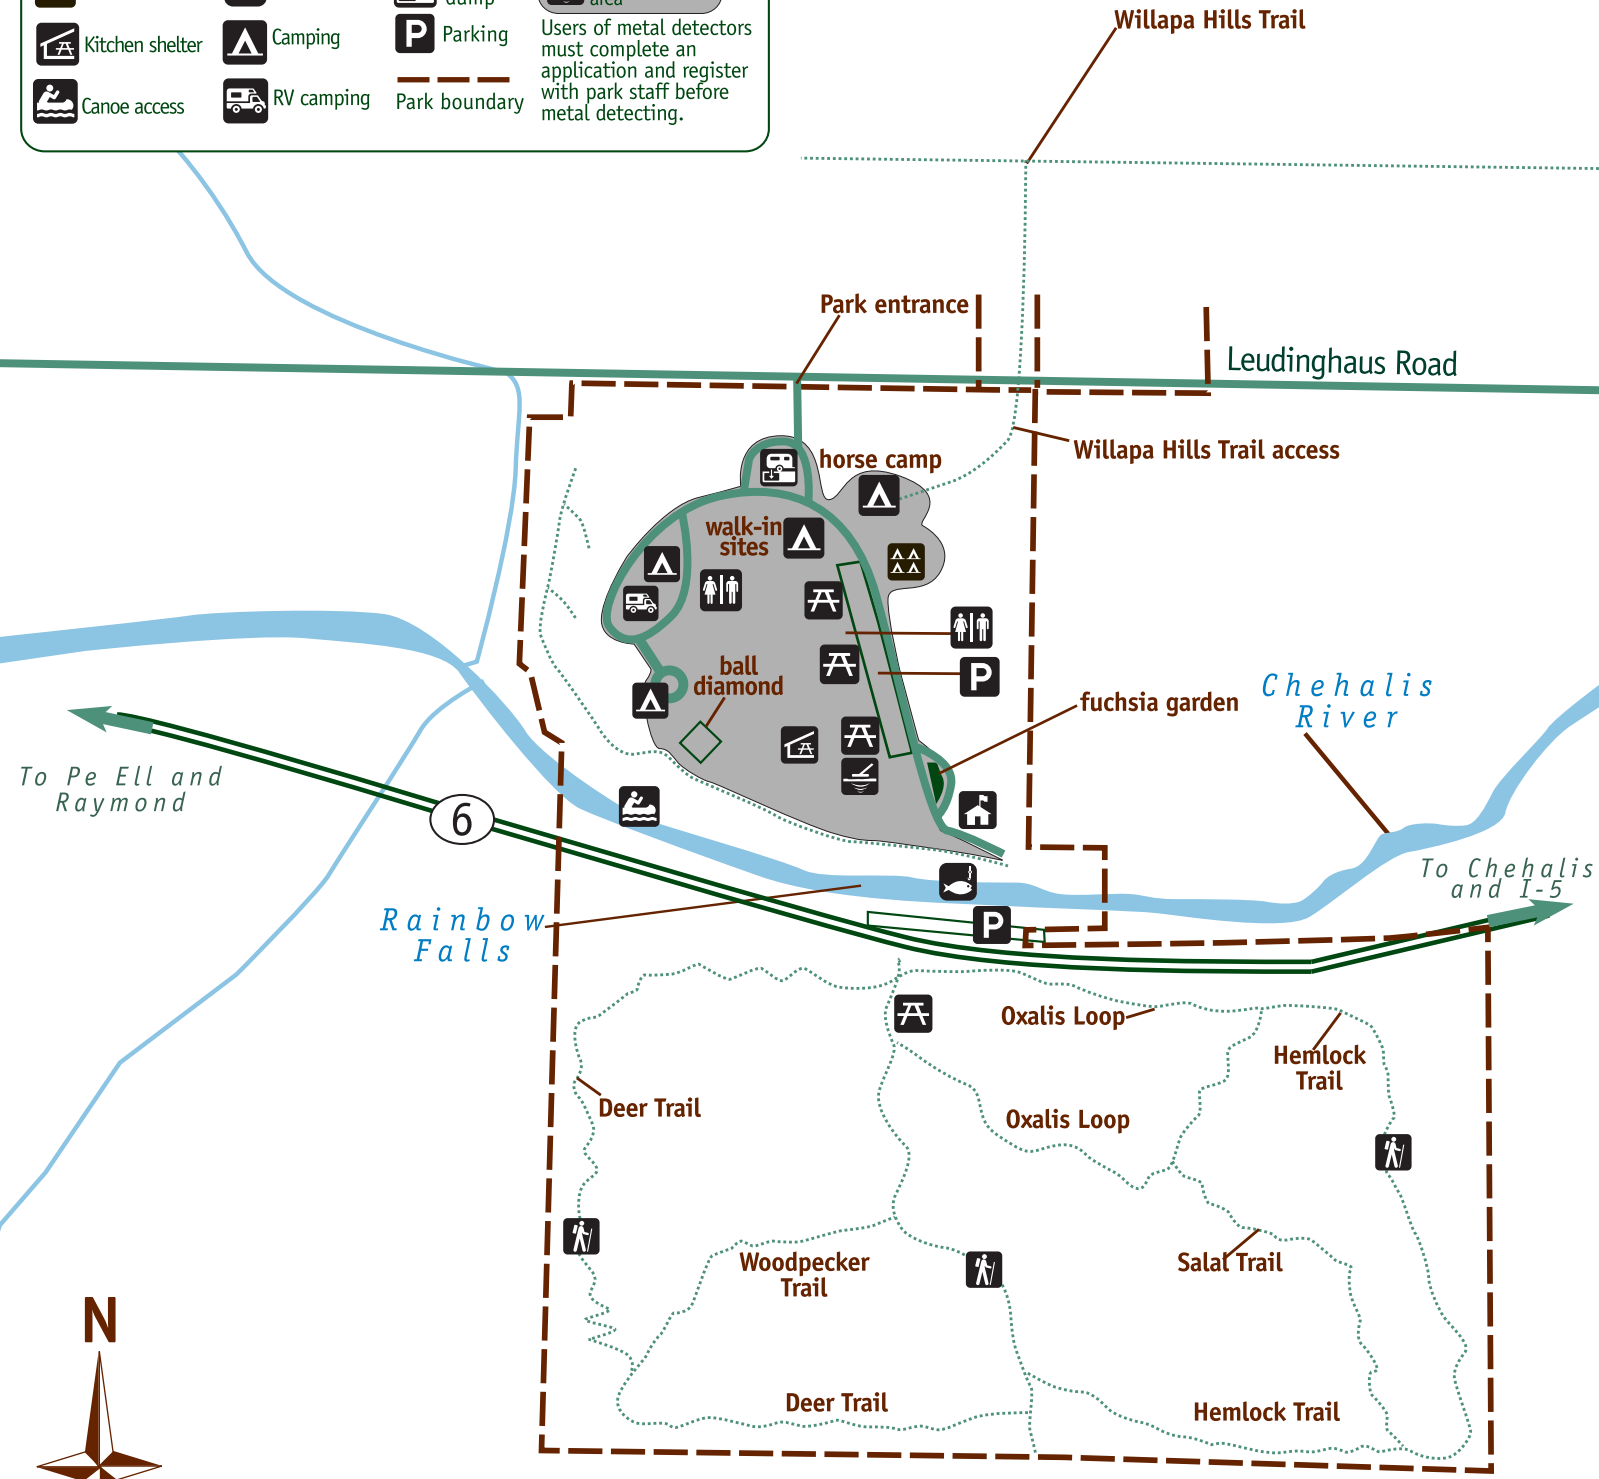

Rainbow Falls State Park

Restroom	Hiking	Ranger station	Picnic area
Group camp	Fishing	Trailer dump	Metal detecting area
Kitchen shelter	Camping	Parking	Users of metal detectors must complete an application and register with park staff before metal detecting.
Canoe access	RV camping	Park boundary	