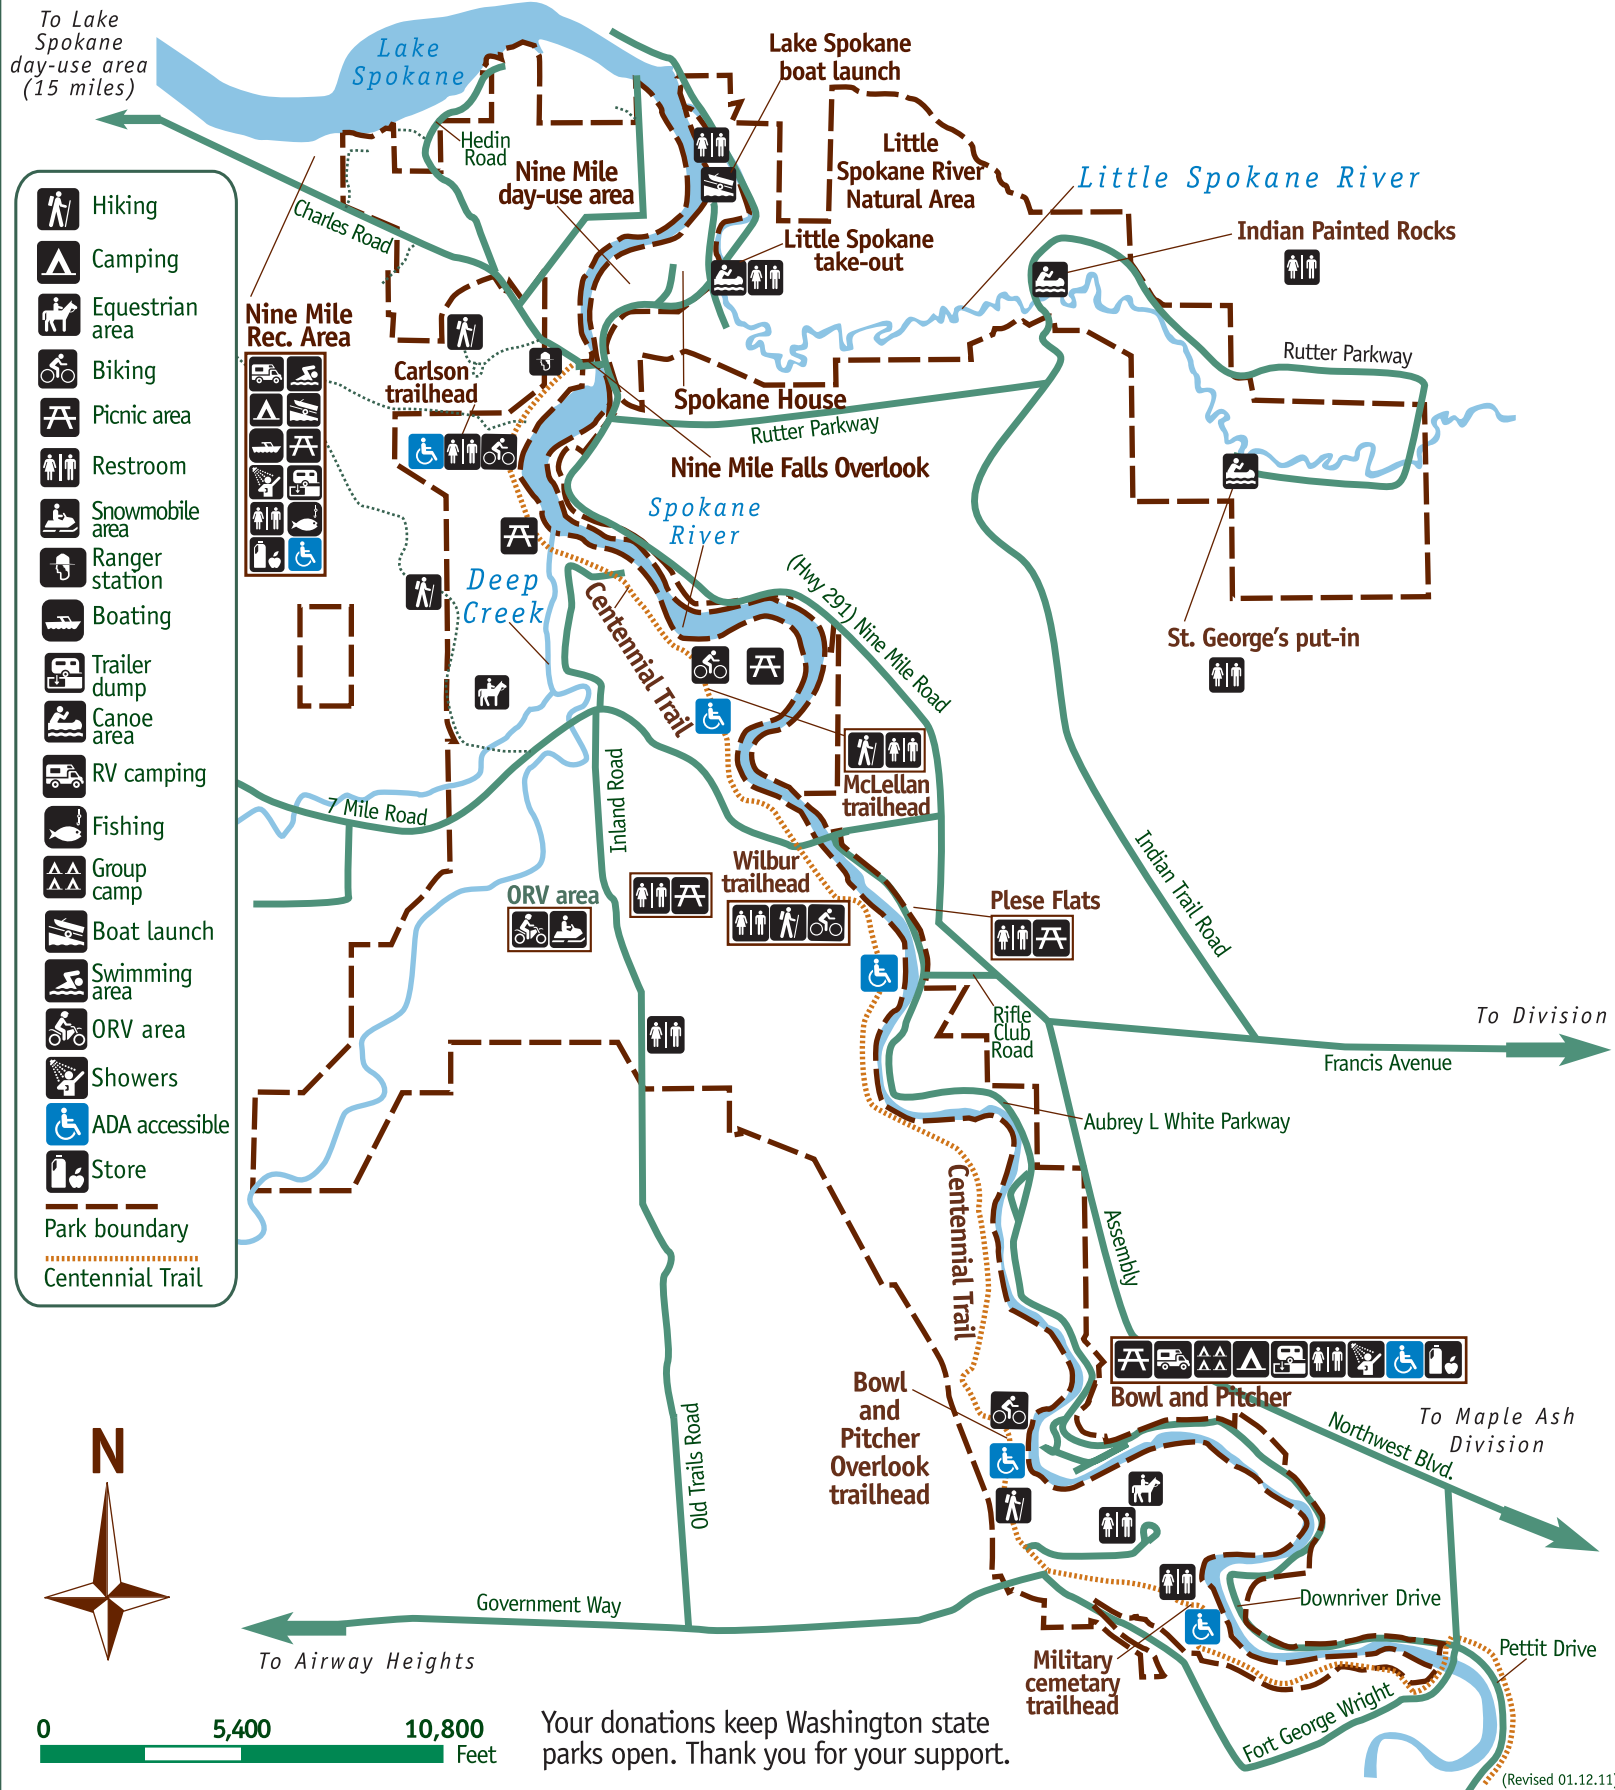

Riverside State Park

Your donations keep Washington state parks open. Thank you for your support.

(Revised 01.12.11)