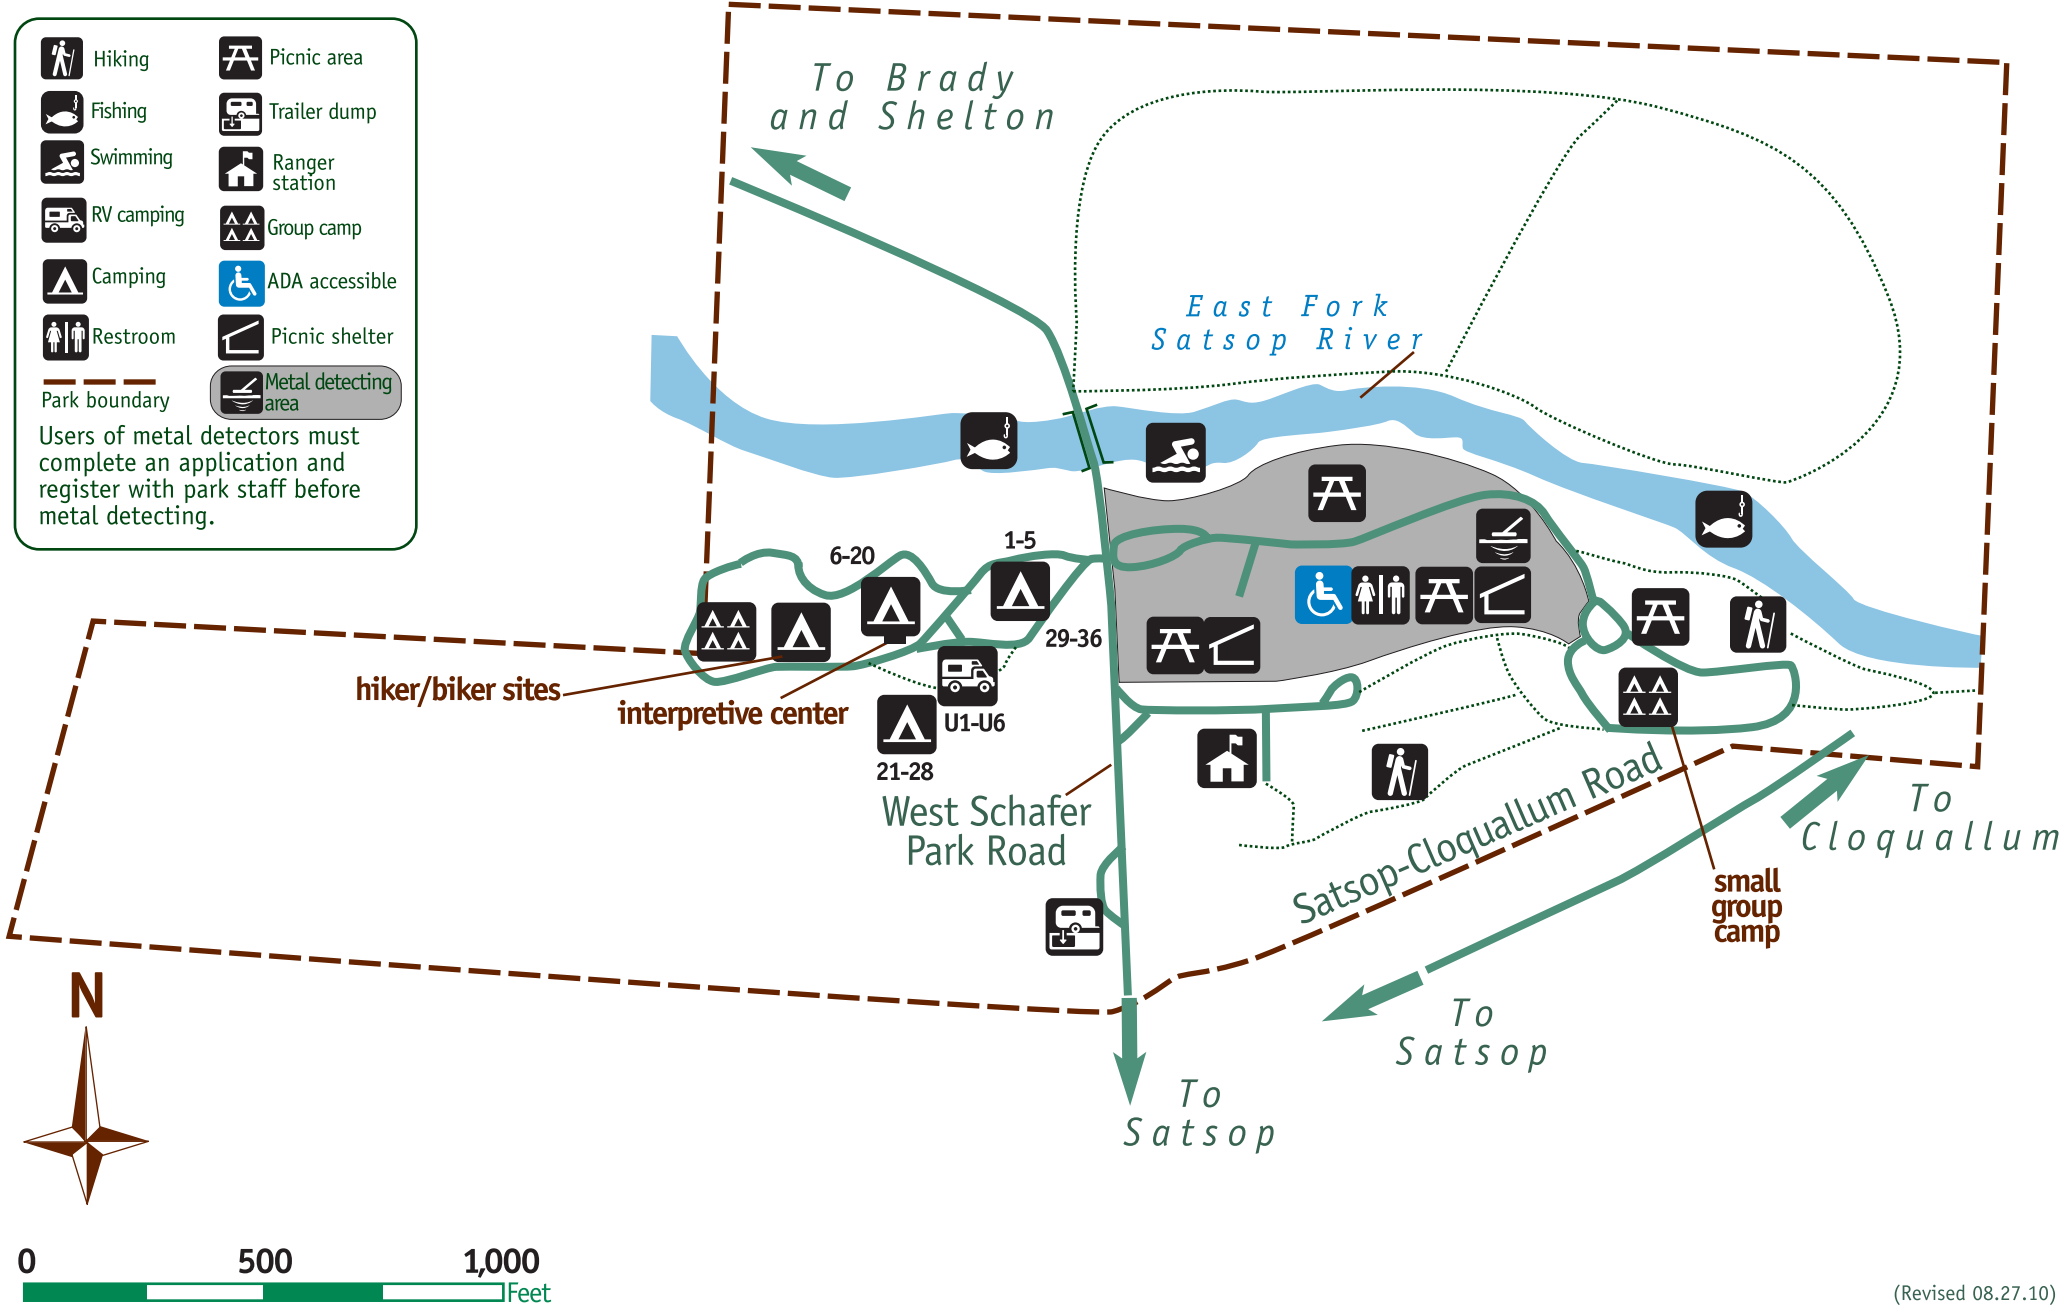

Schafer State Park

	Hiking		Picnic area
	Fishing		Trailer dump
	Swimming		Ranger station
	RV camping		Group camp
	Camping		ADA accessible
	Restroom		Picnic shelter
	Park boundary		Metal detecting area

Users of metal detectors must complete an application and register with park staff before metal detecting.