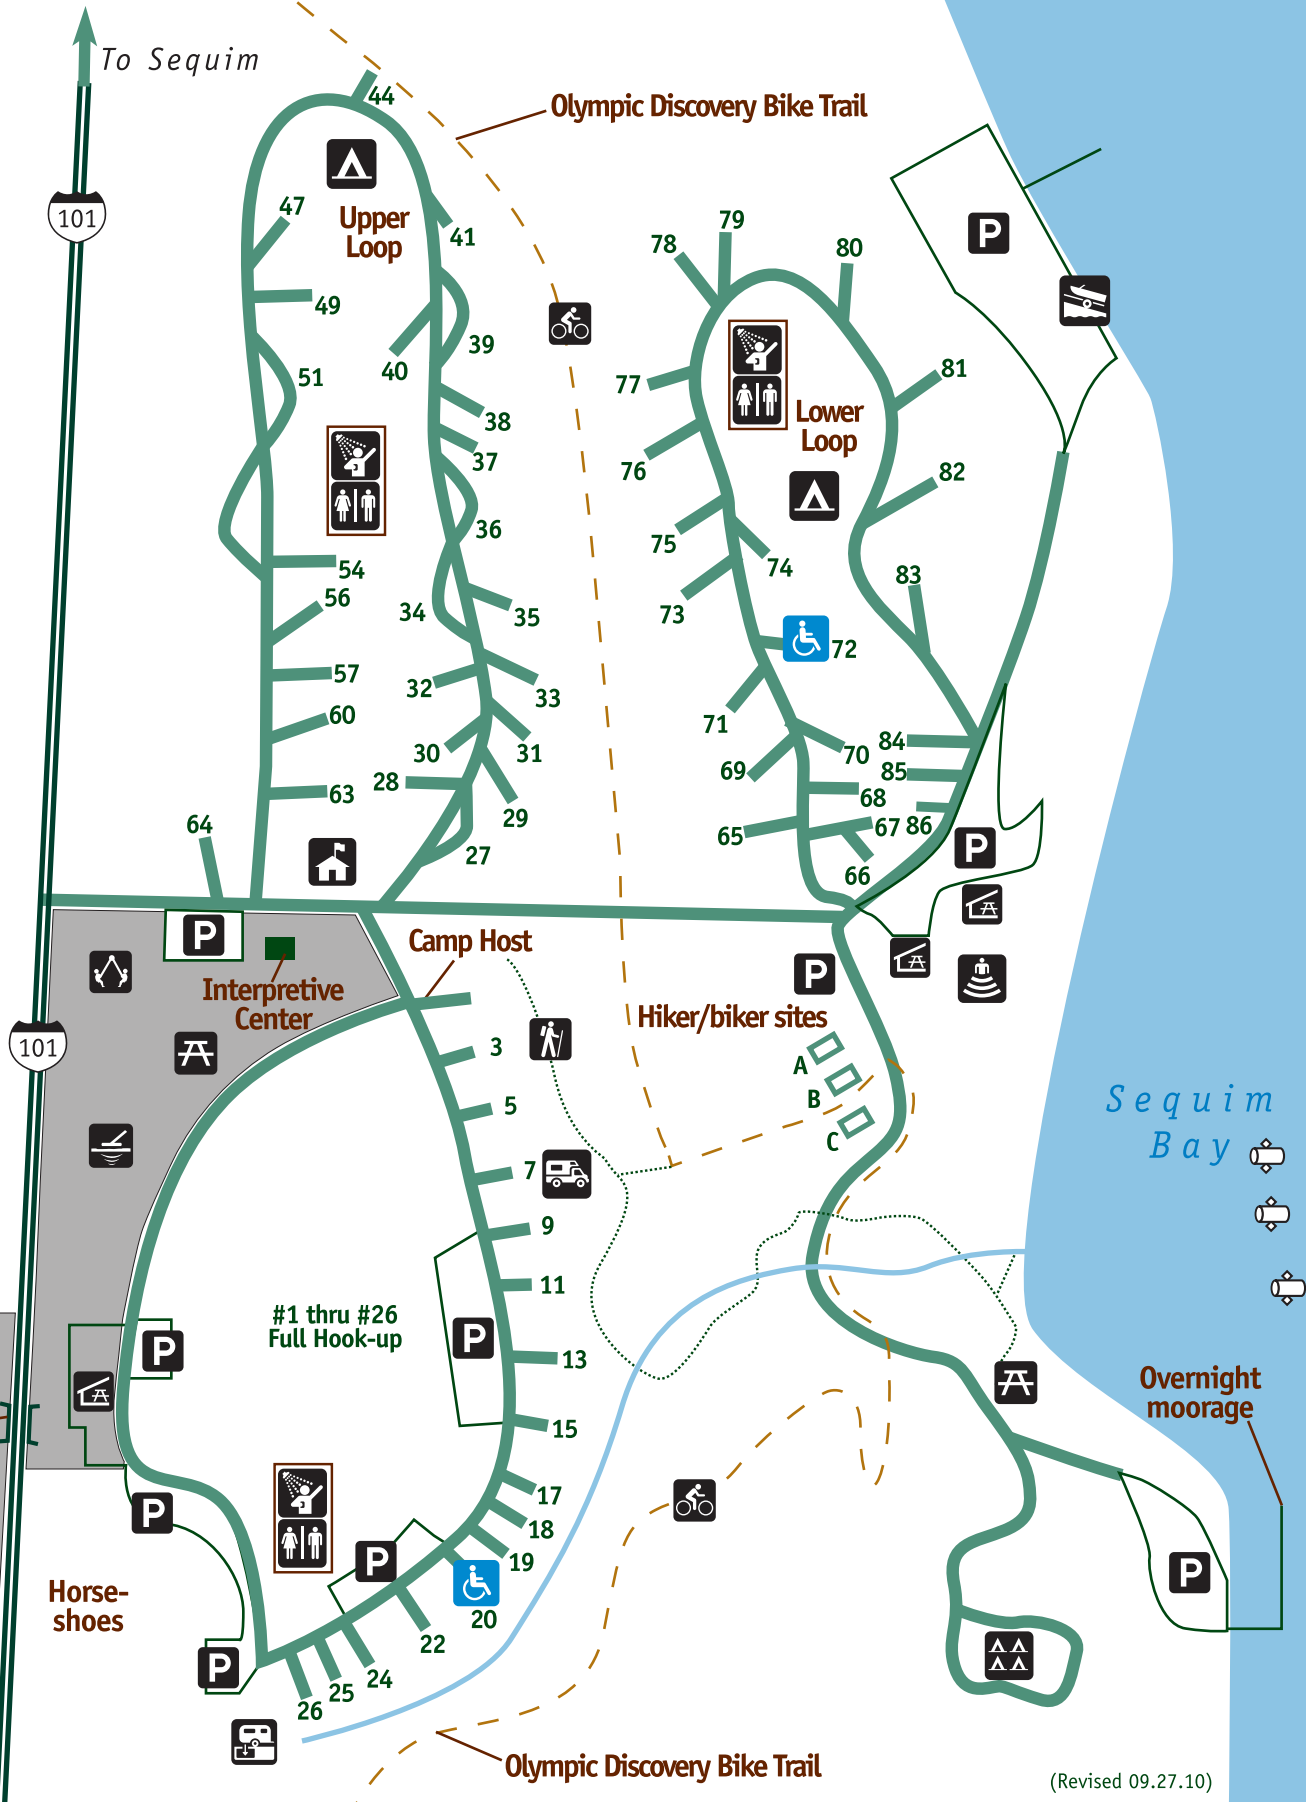

Sequim Bay State Park

- Hiking
- Ranger station
- Trailer dump
- Amphitheater
- Boat launch
- Group camp
- RV camping
- Camping
- Playground
- Showers
- Restroom
- Picnic shelter
- Parking
- ADA accessible
- Biking
- Picnic area
- Moorage buoy
- Metal detecting area