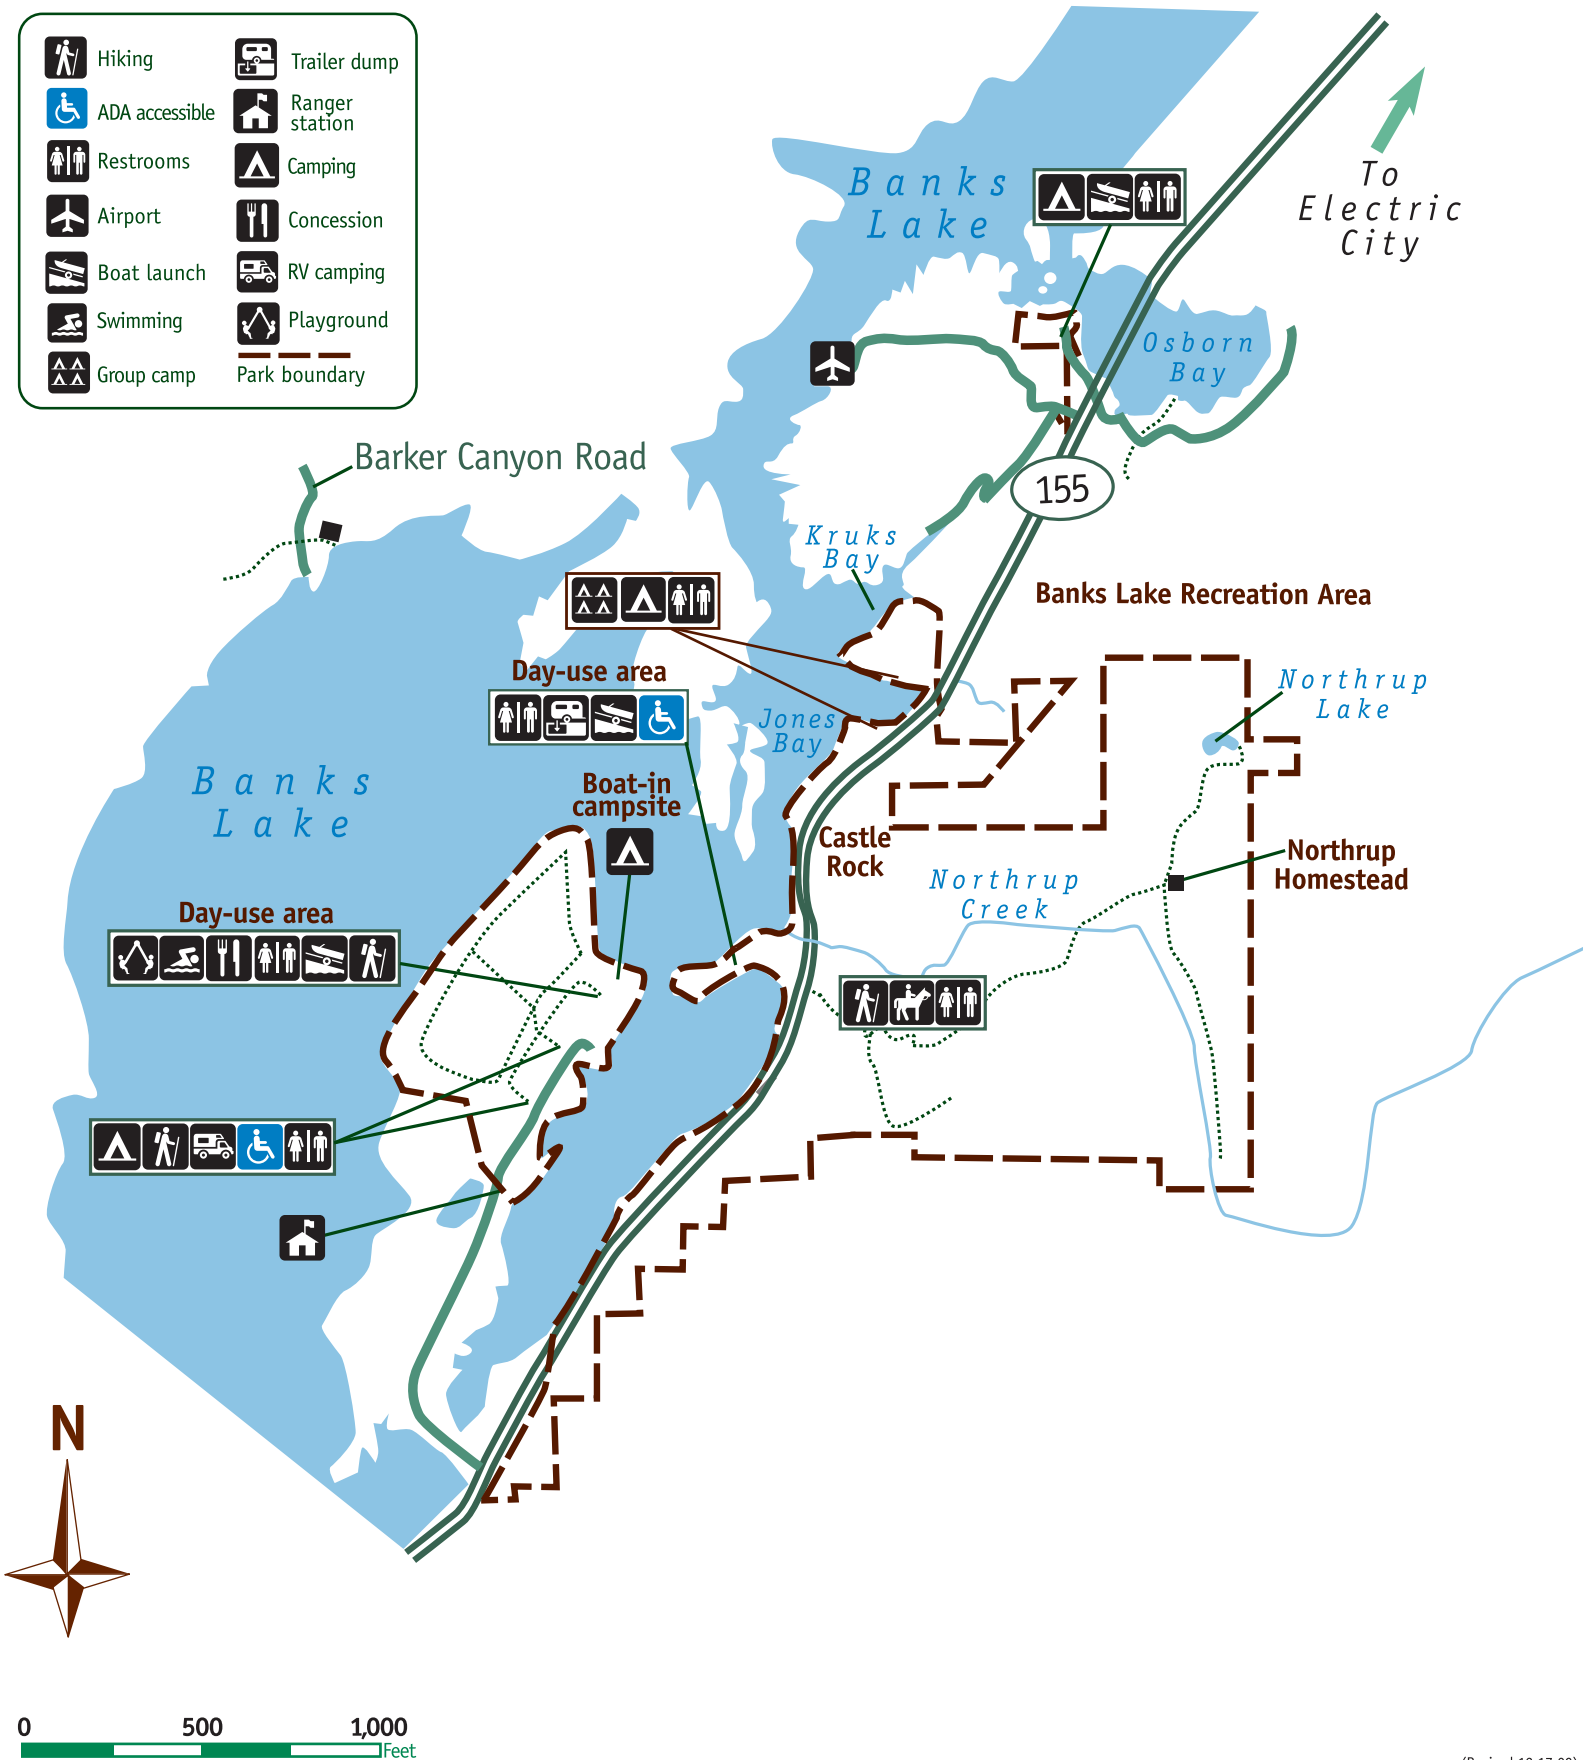

Steamboat Rock State Park

- | | | | |
|--|----------------|--|----------------|
| | Hiking | | Trailer dump |
| | ADA accessible | | Ranger station |
| | Restrooms | | Camping |
| | Airport | | Concession |
| | Boat launch | | RV camping |
| | Swimming | | Playground |
| | Group camp | | Park boundary |