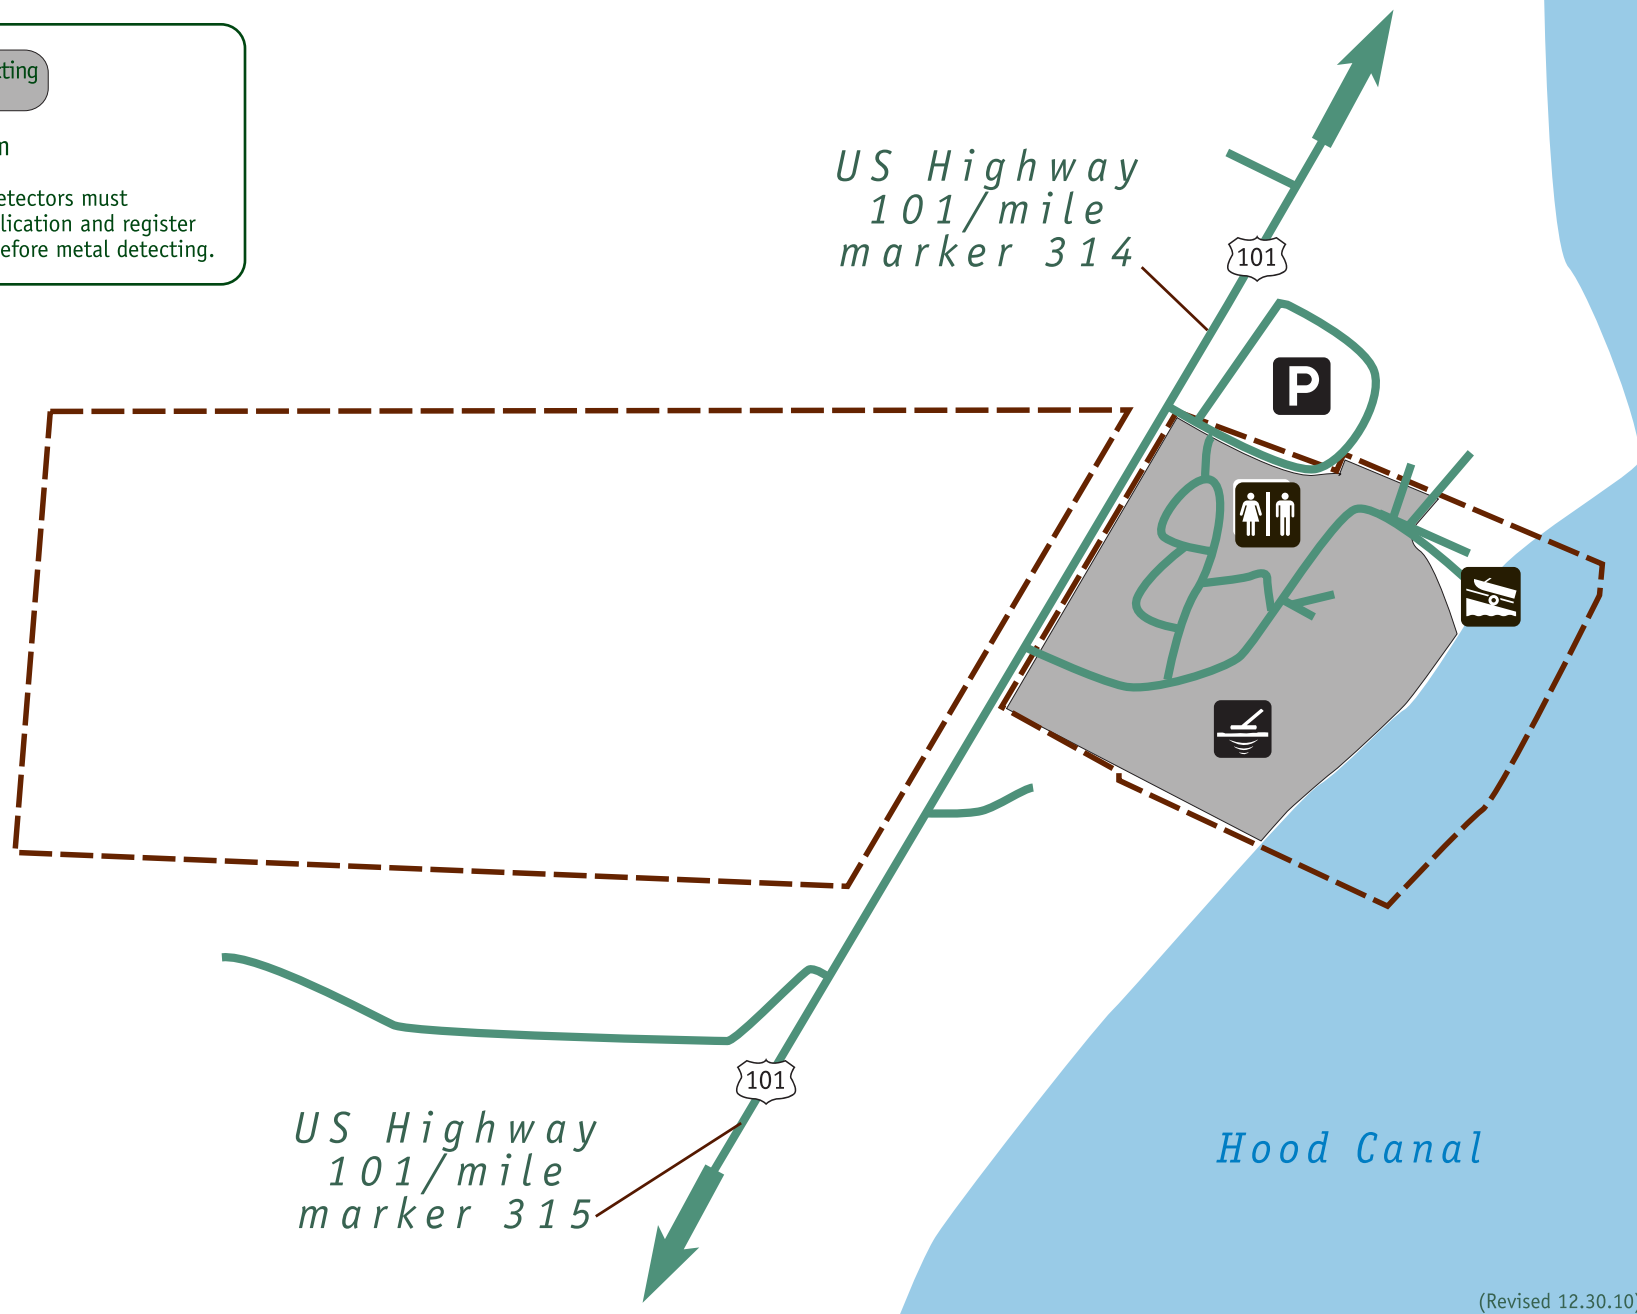

Triton Cove State Park

- Boat launch
- Metal detecting area
- Parking
- Restroom
- Park boundary

Users of metal detectors must complete an application and register with park staff before metal detecting.

N

0 50 100 200 300 400 500 Feet