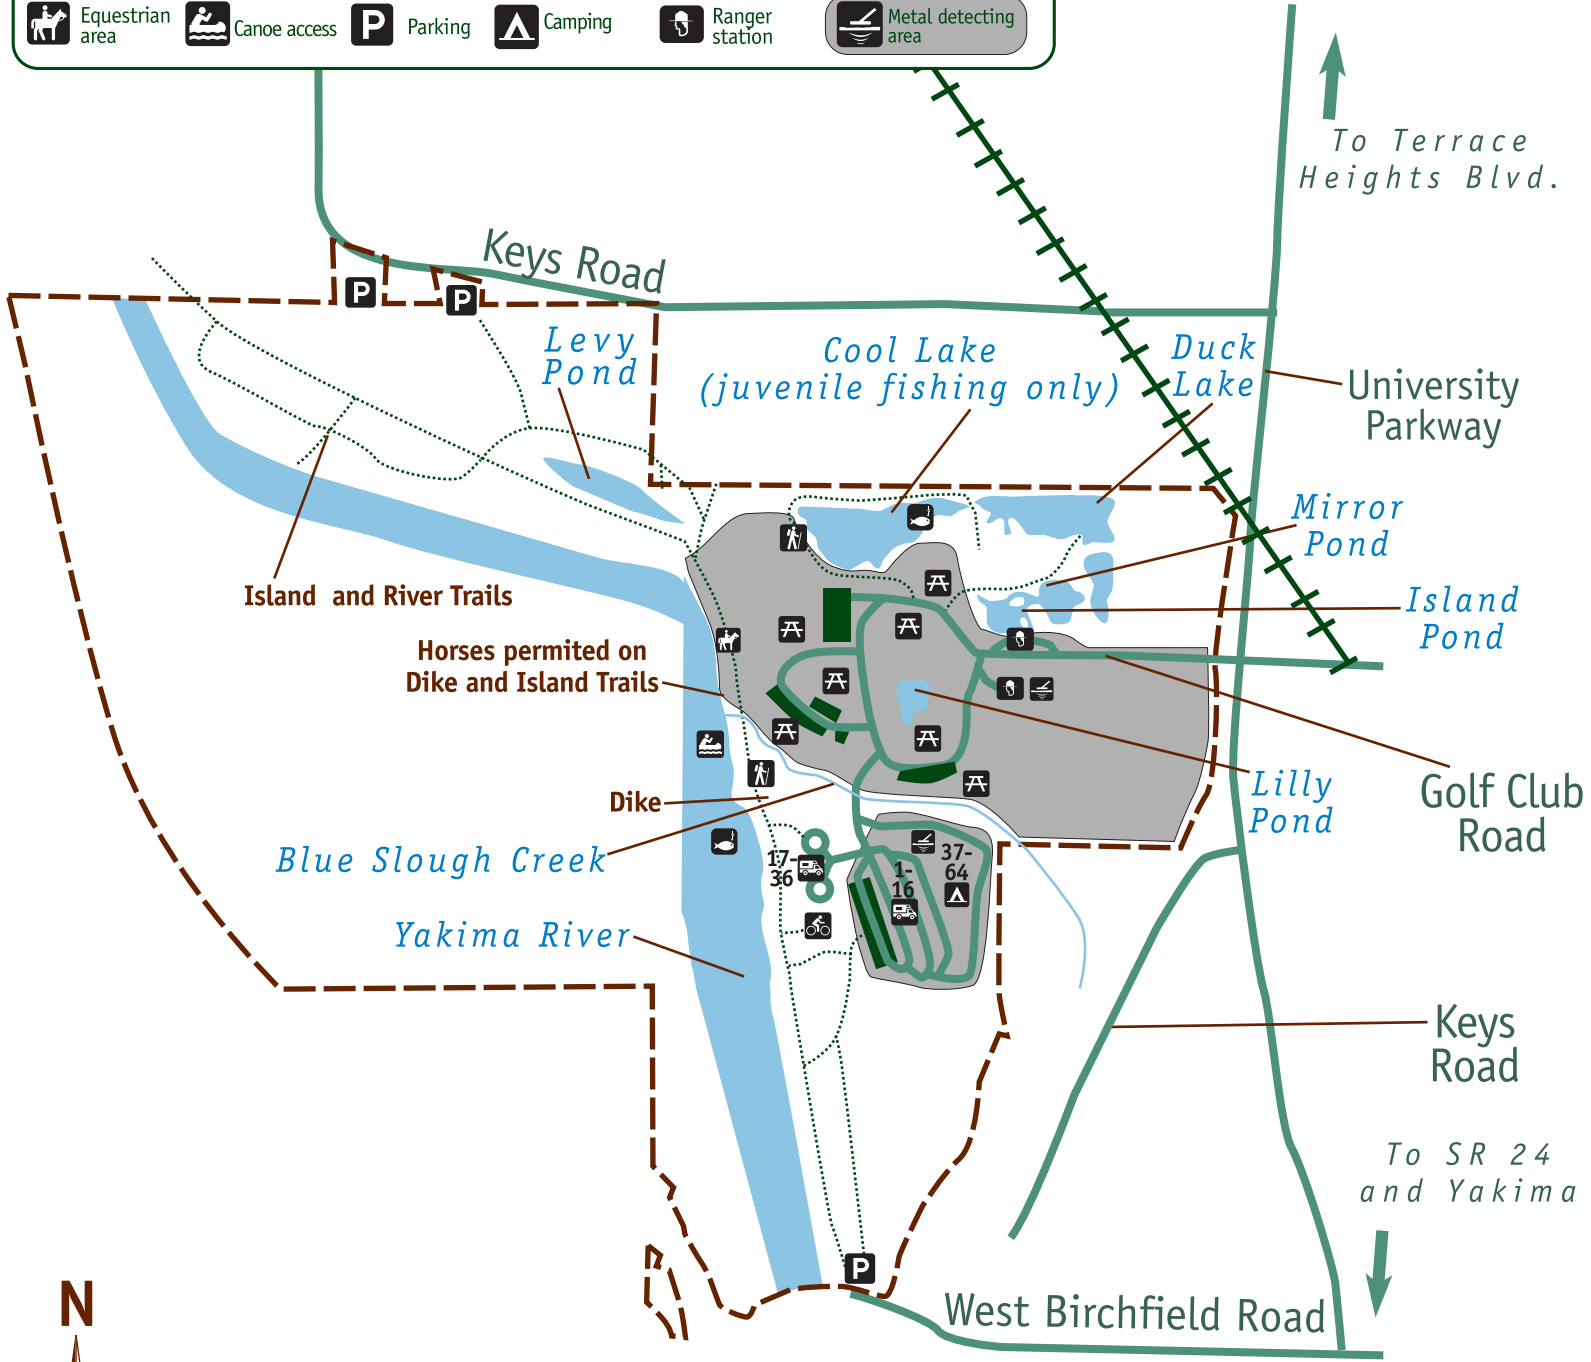

Yakima Sportsman State Park

Hiking	Fishing	Biking	RV camping	Picnic area	Park boundary
Equestrian area	Canoe access	Parking	Camping	Ranger station	Metal detecting area

0 250 500 1,000 Feet

0 0.25 0.5 Miles