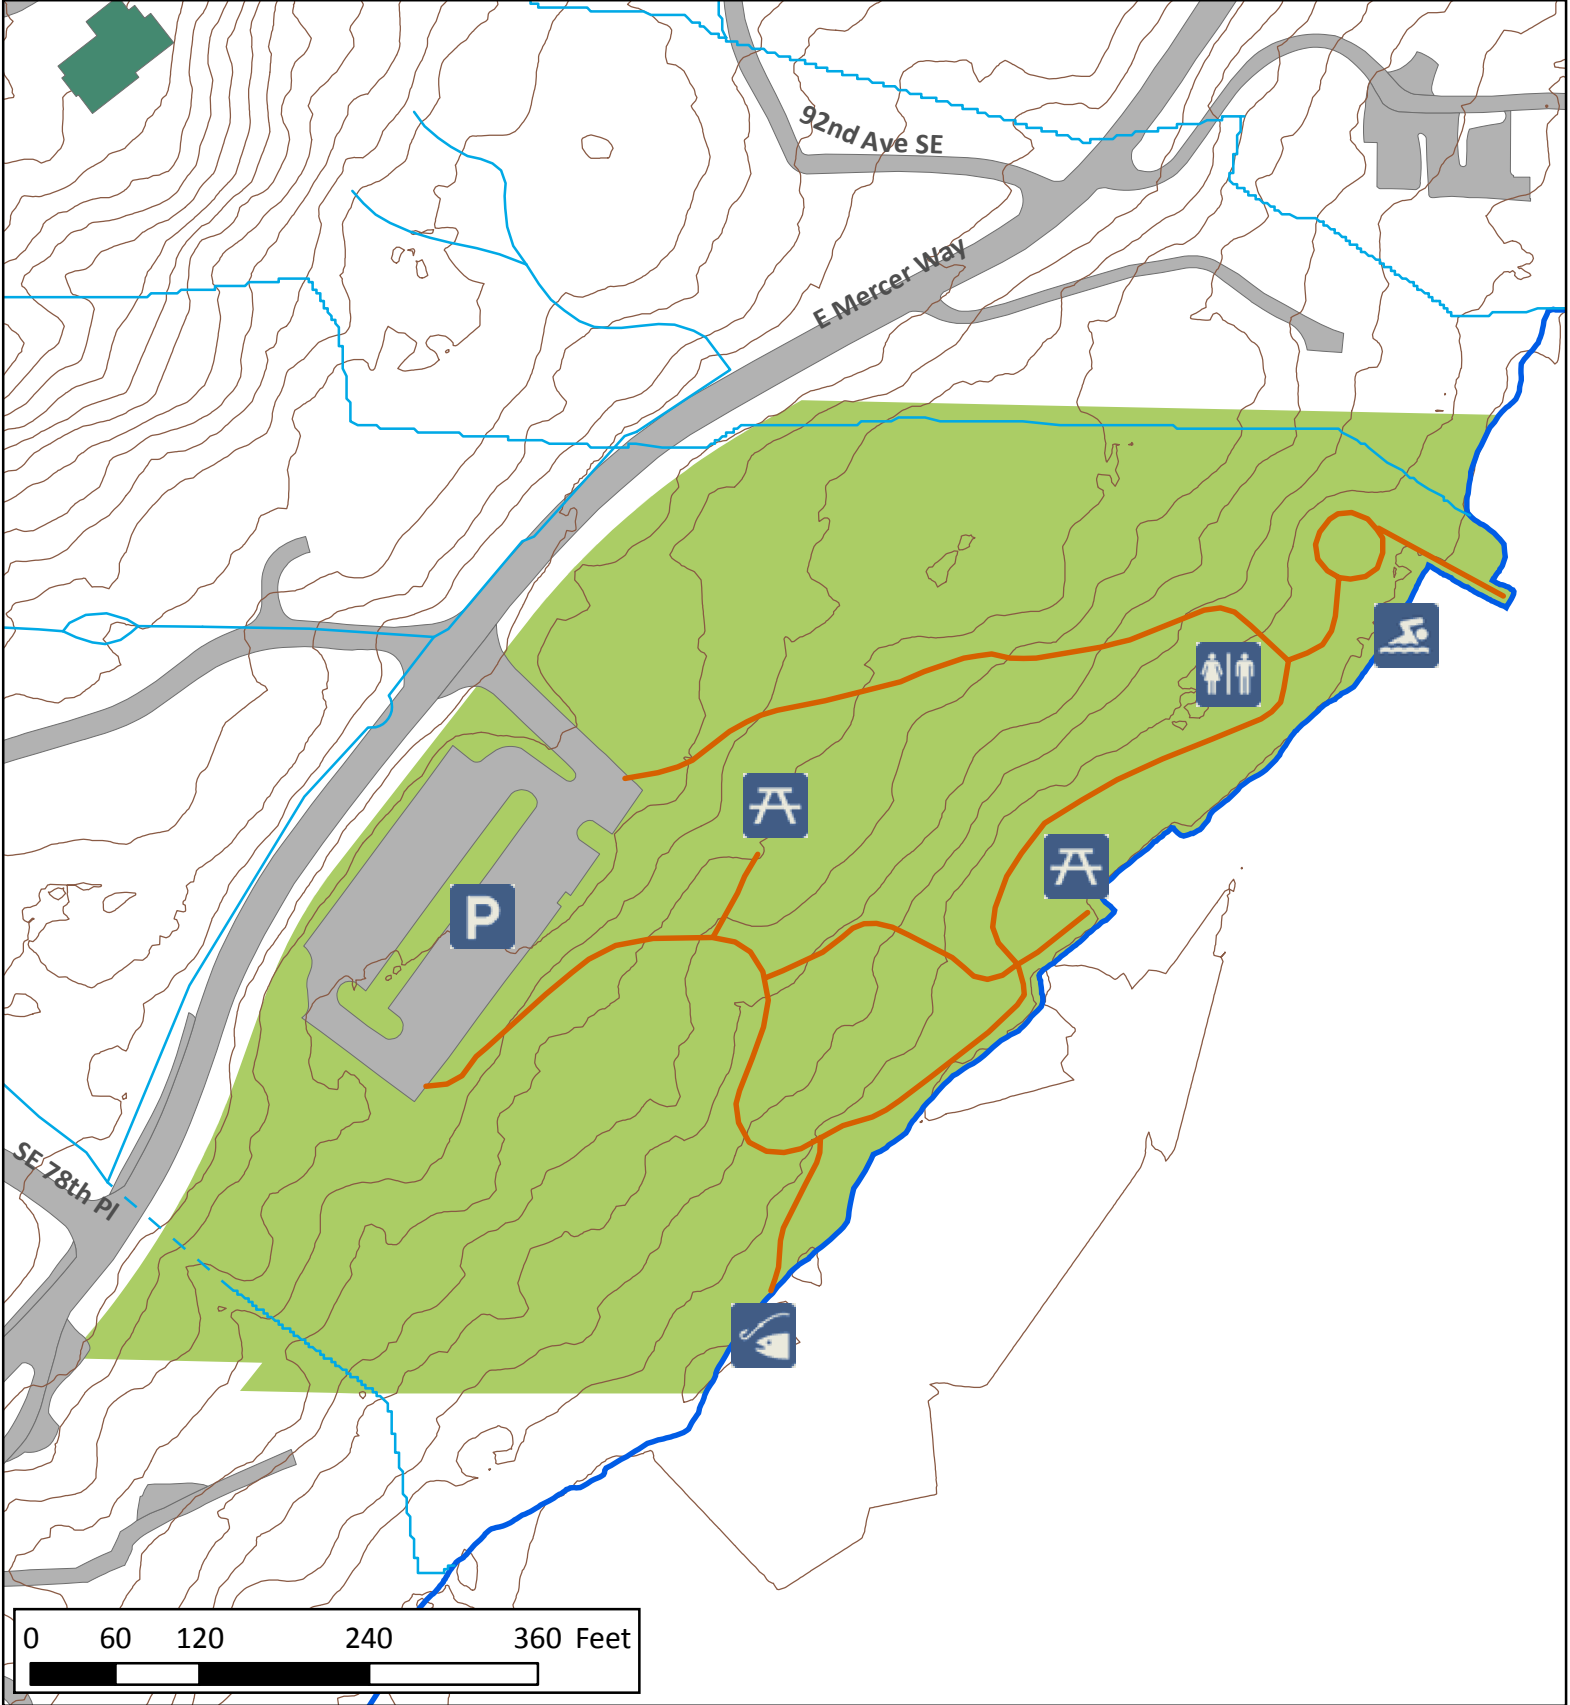

Clarke Beach Park

-  Trail
-  10ft contours
-  Park

Disclaimer: These maps were developed by the City of Mercer Island and are intended to be a general purpose digital reference tool. These maps are not an accepted legal instrument for describing, establishing, recording or maintaining descriptions for property concerns or boundaries. The City makes norepresentation or warranty with respect to the accuracy or currency of these data sets, especially in regard to labeling of surveyed dimensions, or agreement with official sources such as records of survey, or mapped locations of features.