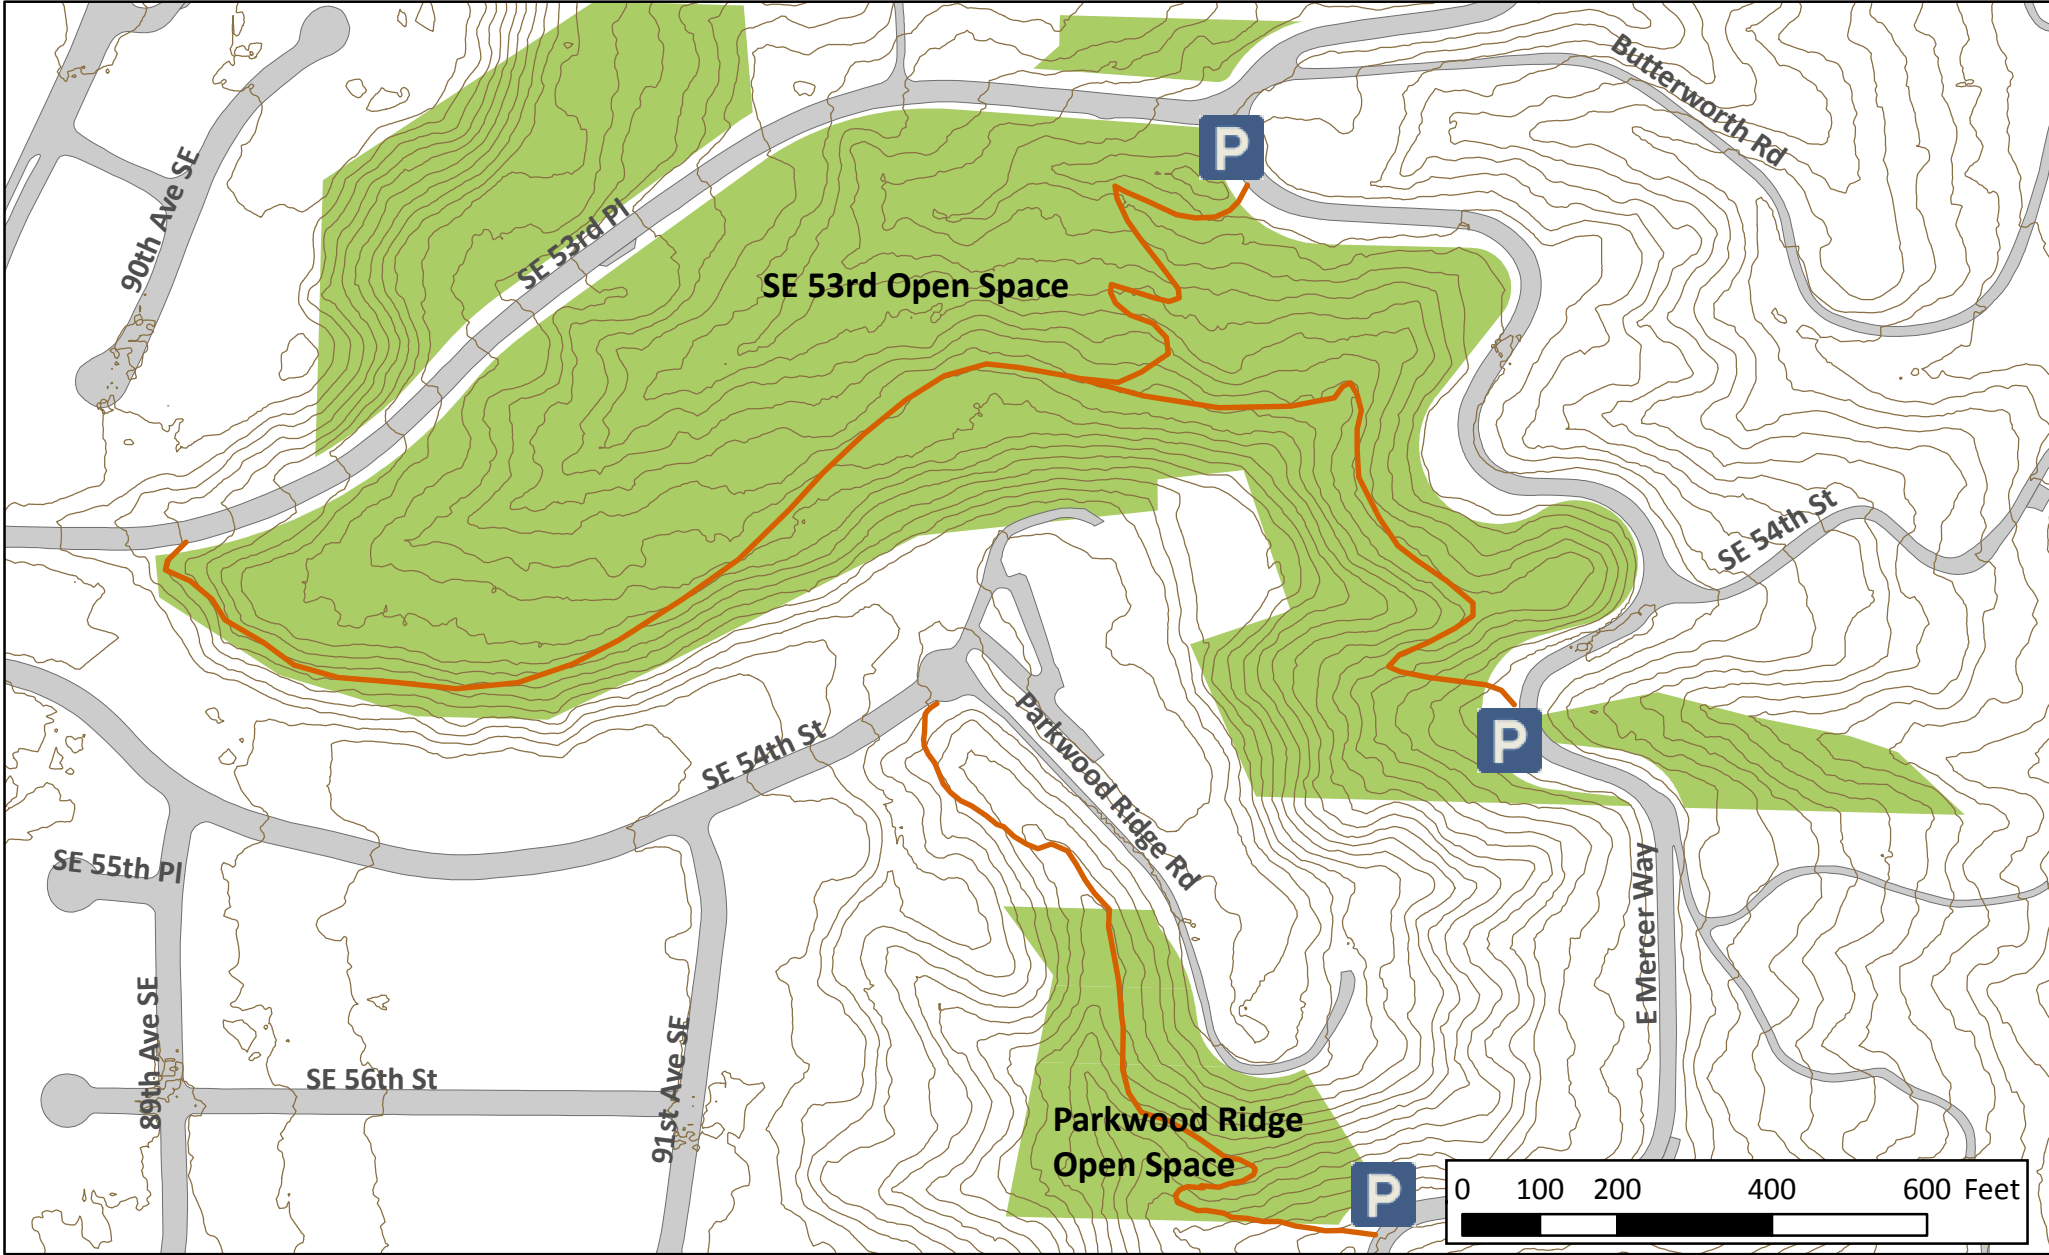

# SE 53rd & Parkwood Ridge Open Spaces

- Trail
- 10ft contours
- Park

Disclaimer: These maps were developed by the City of Mercer Island and are intended to be a general purpose digital reference tool. These maps are not an accepted legal instrument for describing, establishing, recording or maintaining descriptions for property concerns or boundaries. The City makes no representation or warranty with respect to the accuracy or currency of these data sets, especially in regard to labeling of surveyed dimensions, or agreement with official sources such as records of survey, or mapped locations of features.