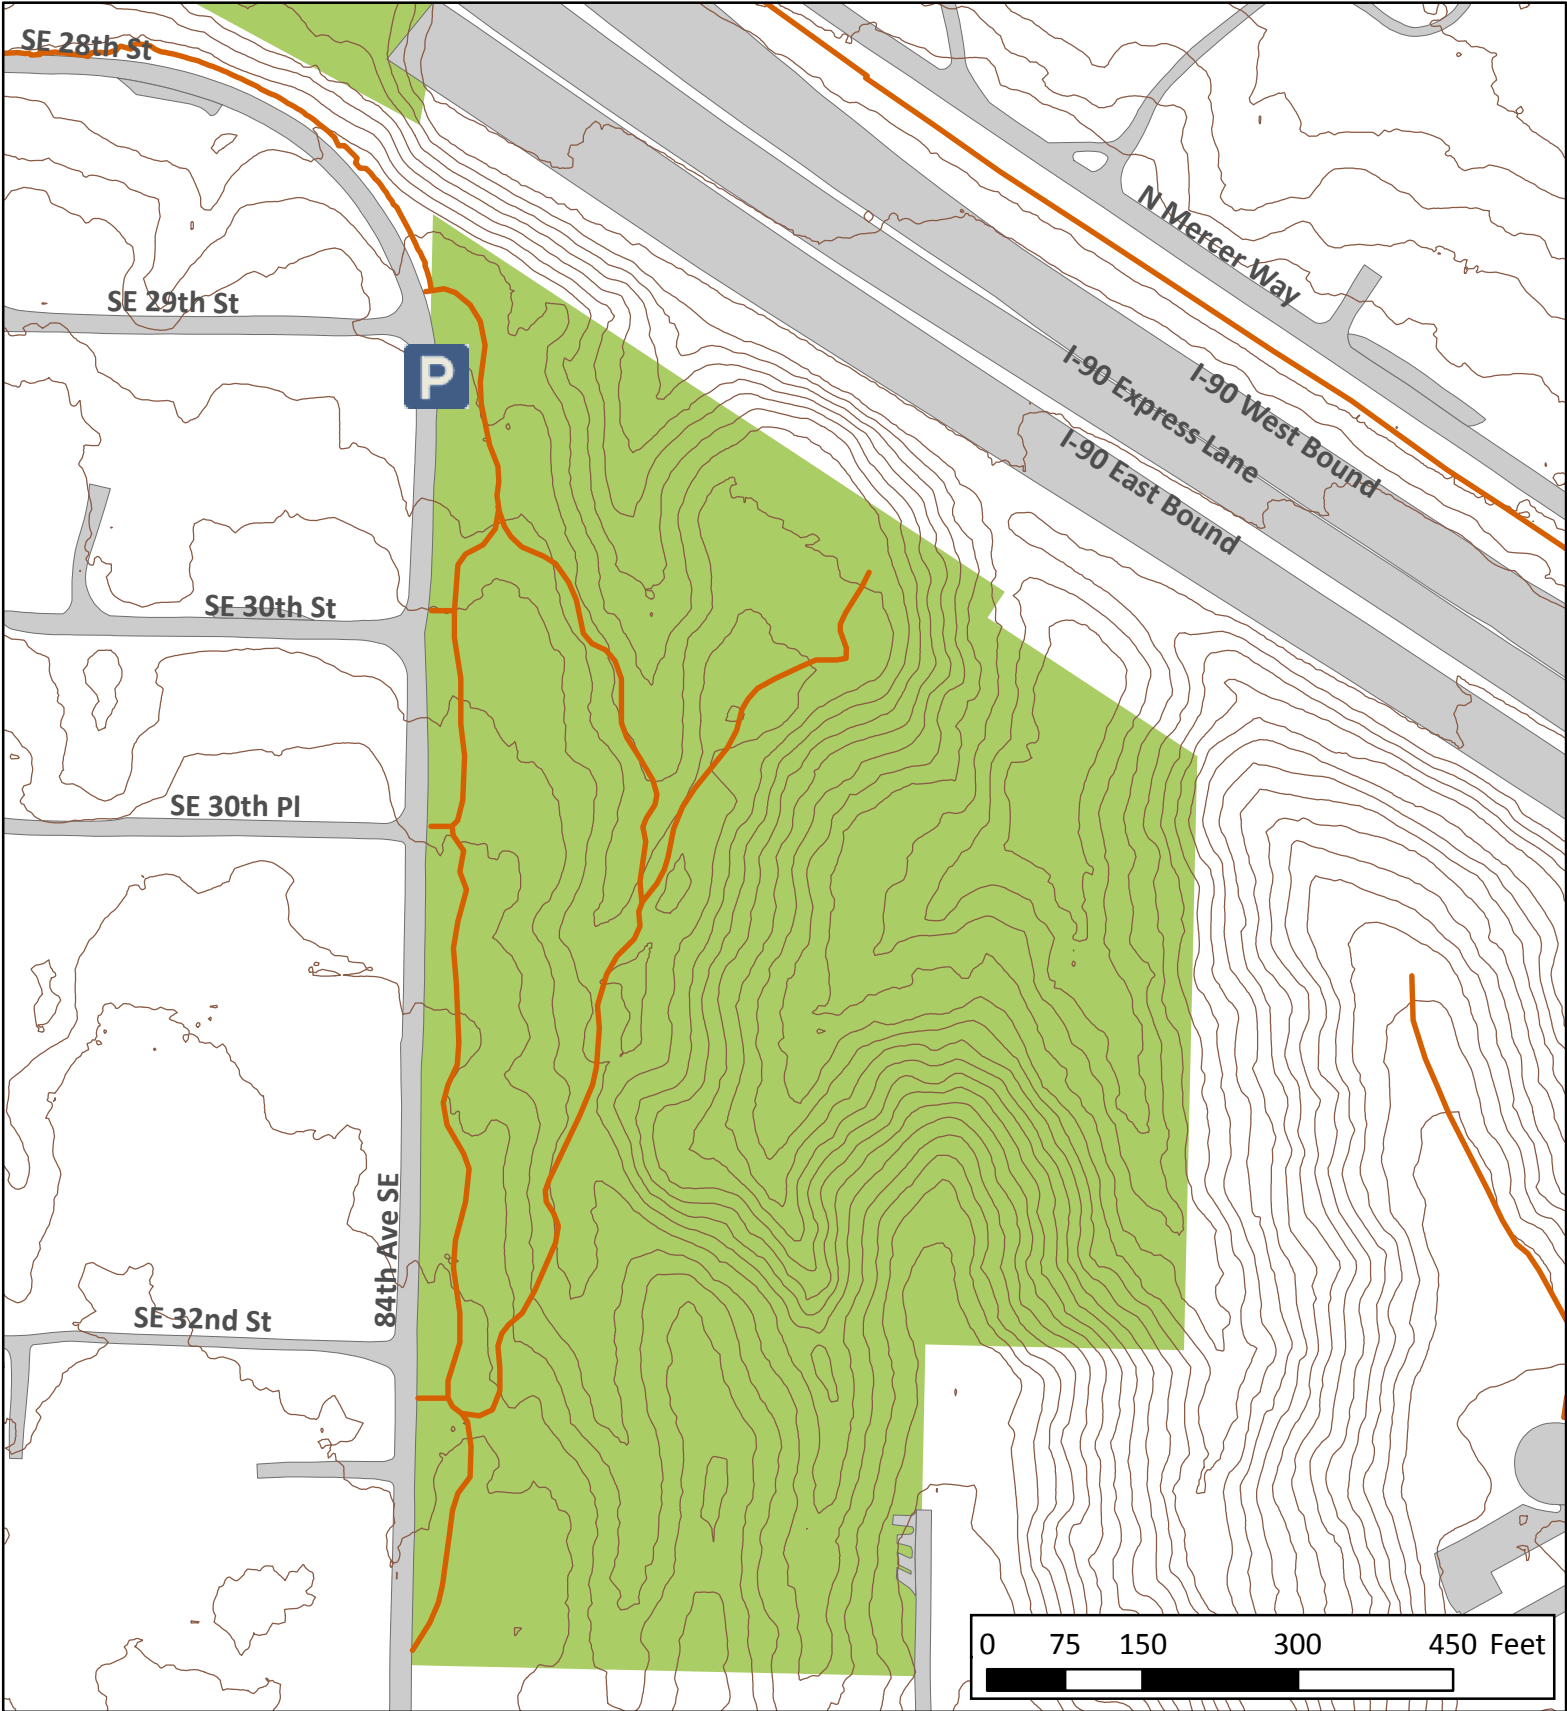

Upper Luther Burbank Park

- Trail
- 10ft contours
- Park

Disclaimer: These maps were developed by the City of Mercer Island and are intended to be a general purpose digital reference tool. These maps are not an accepted legal instrument for describing, establishing, recording or maintaining descriptions for property concerns or boundaries. The City makes norepresentation or warranty with respect to the accuracy or currency of these data sets, especially in regard to labeling of surveyed dimensions, or agreement with official sources such as records of survey, or mapped locations of features.