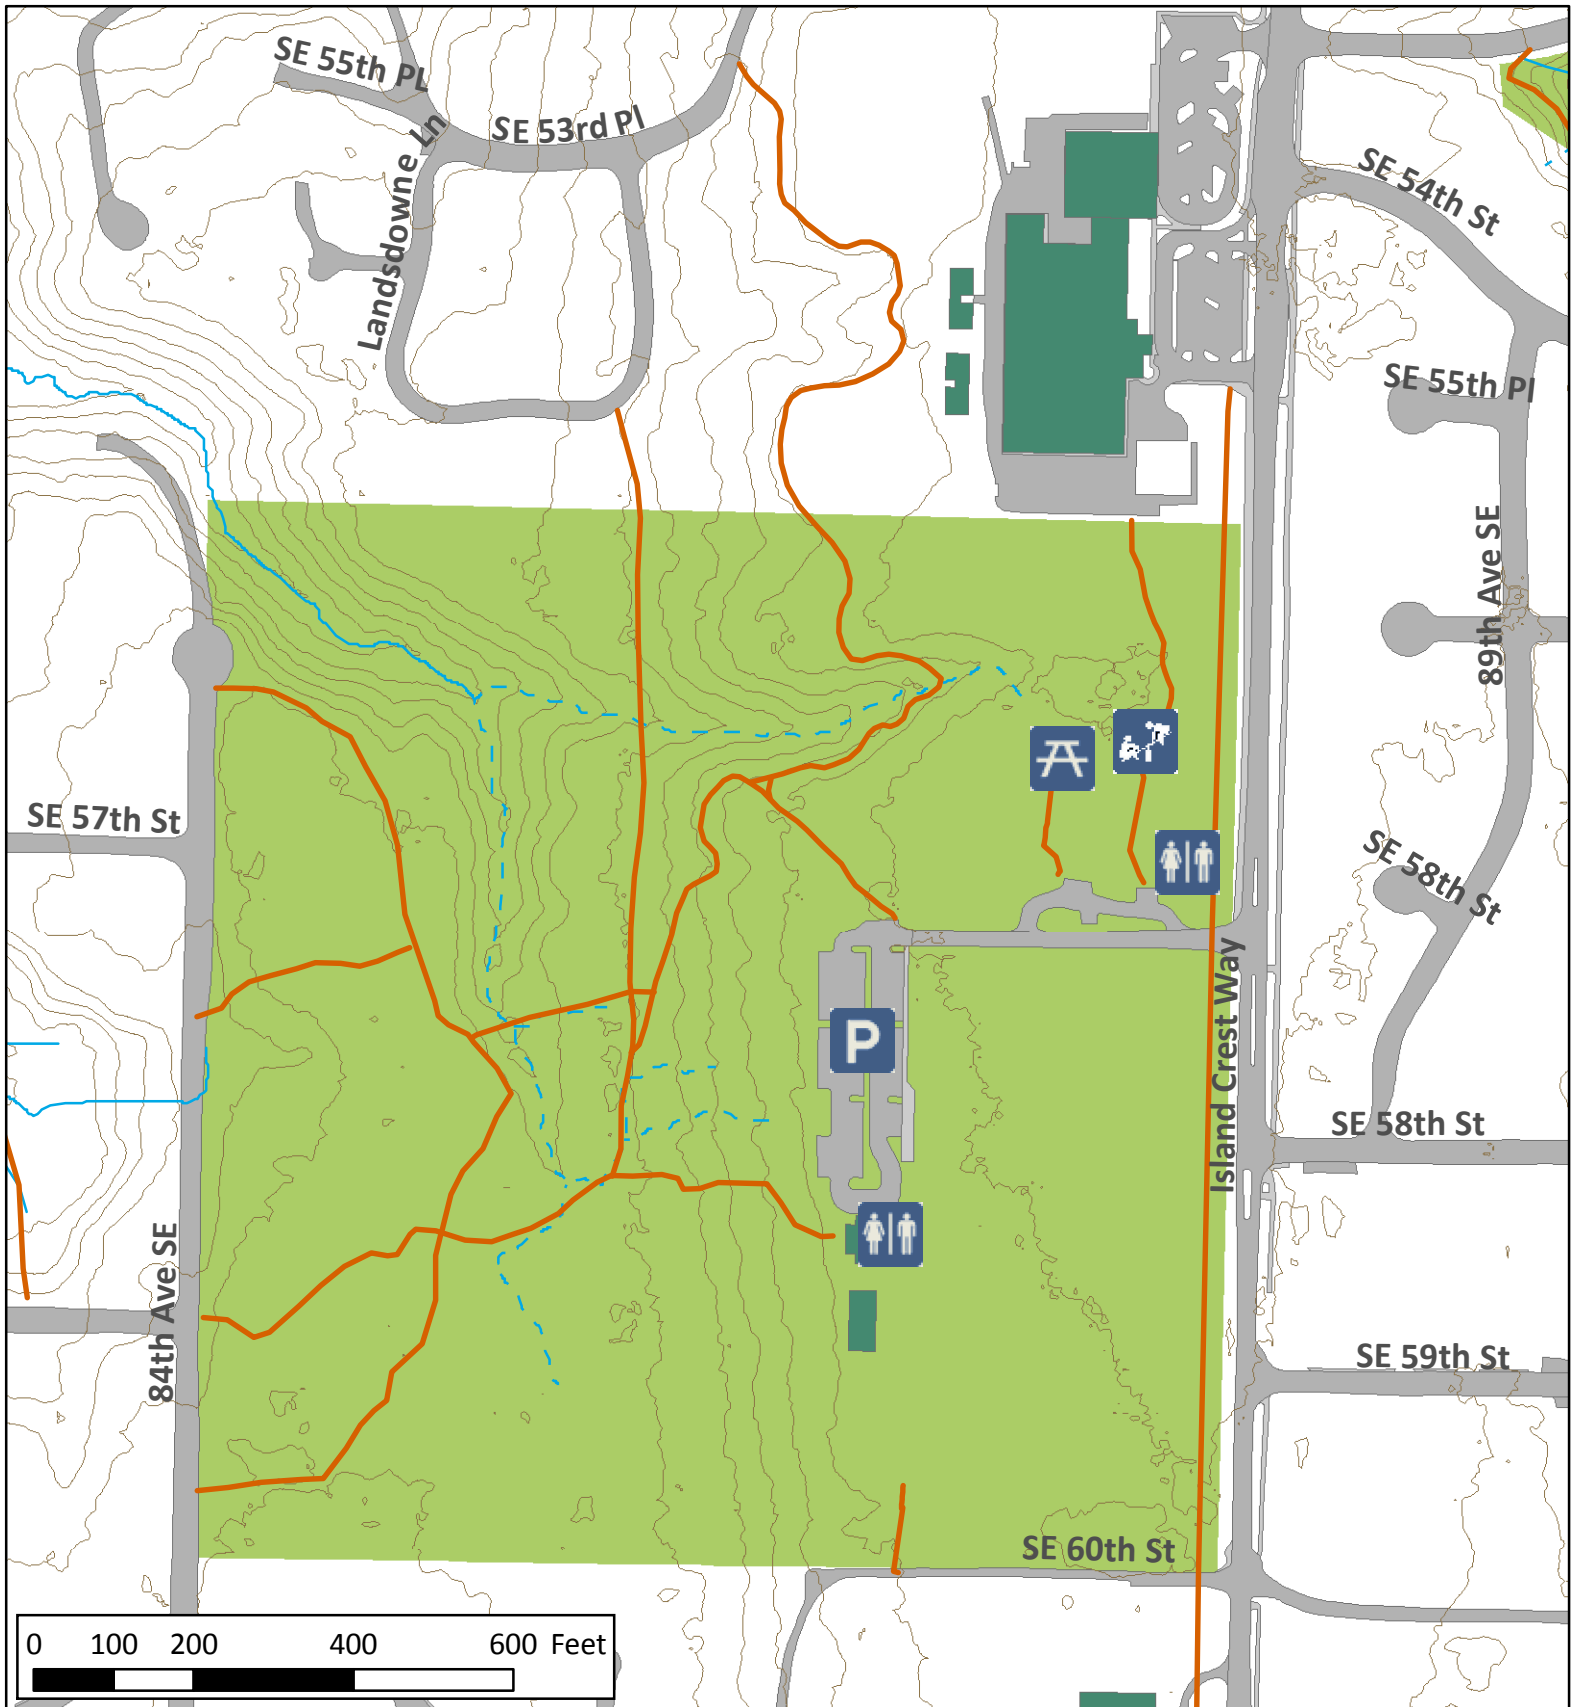

Island Crest Park

Disclaimer: These maps were developed by the City of Mercer Island and are intended to be a general purpose digital reference tool. These maps are not an accepted legal instrument for describing, establishing, recording or maintaining descriptions for property concerns or boundaries. The City makes norepresentation or warranty with respect to the accuracy or currency of these data sets, especially in regard to labeling of surveyed dimensions, or agreement with official sources such as records of survey, or mapped locations of features.